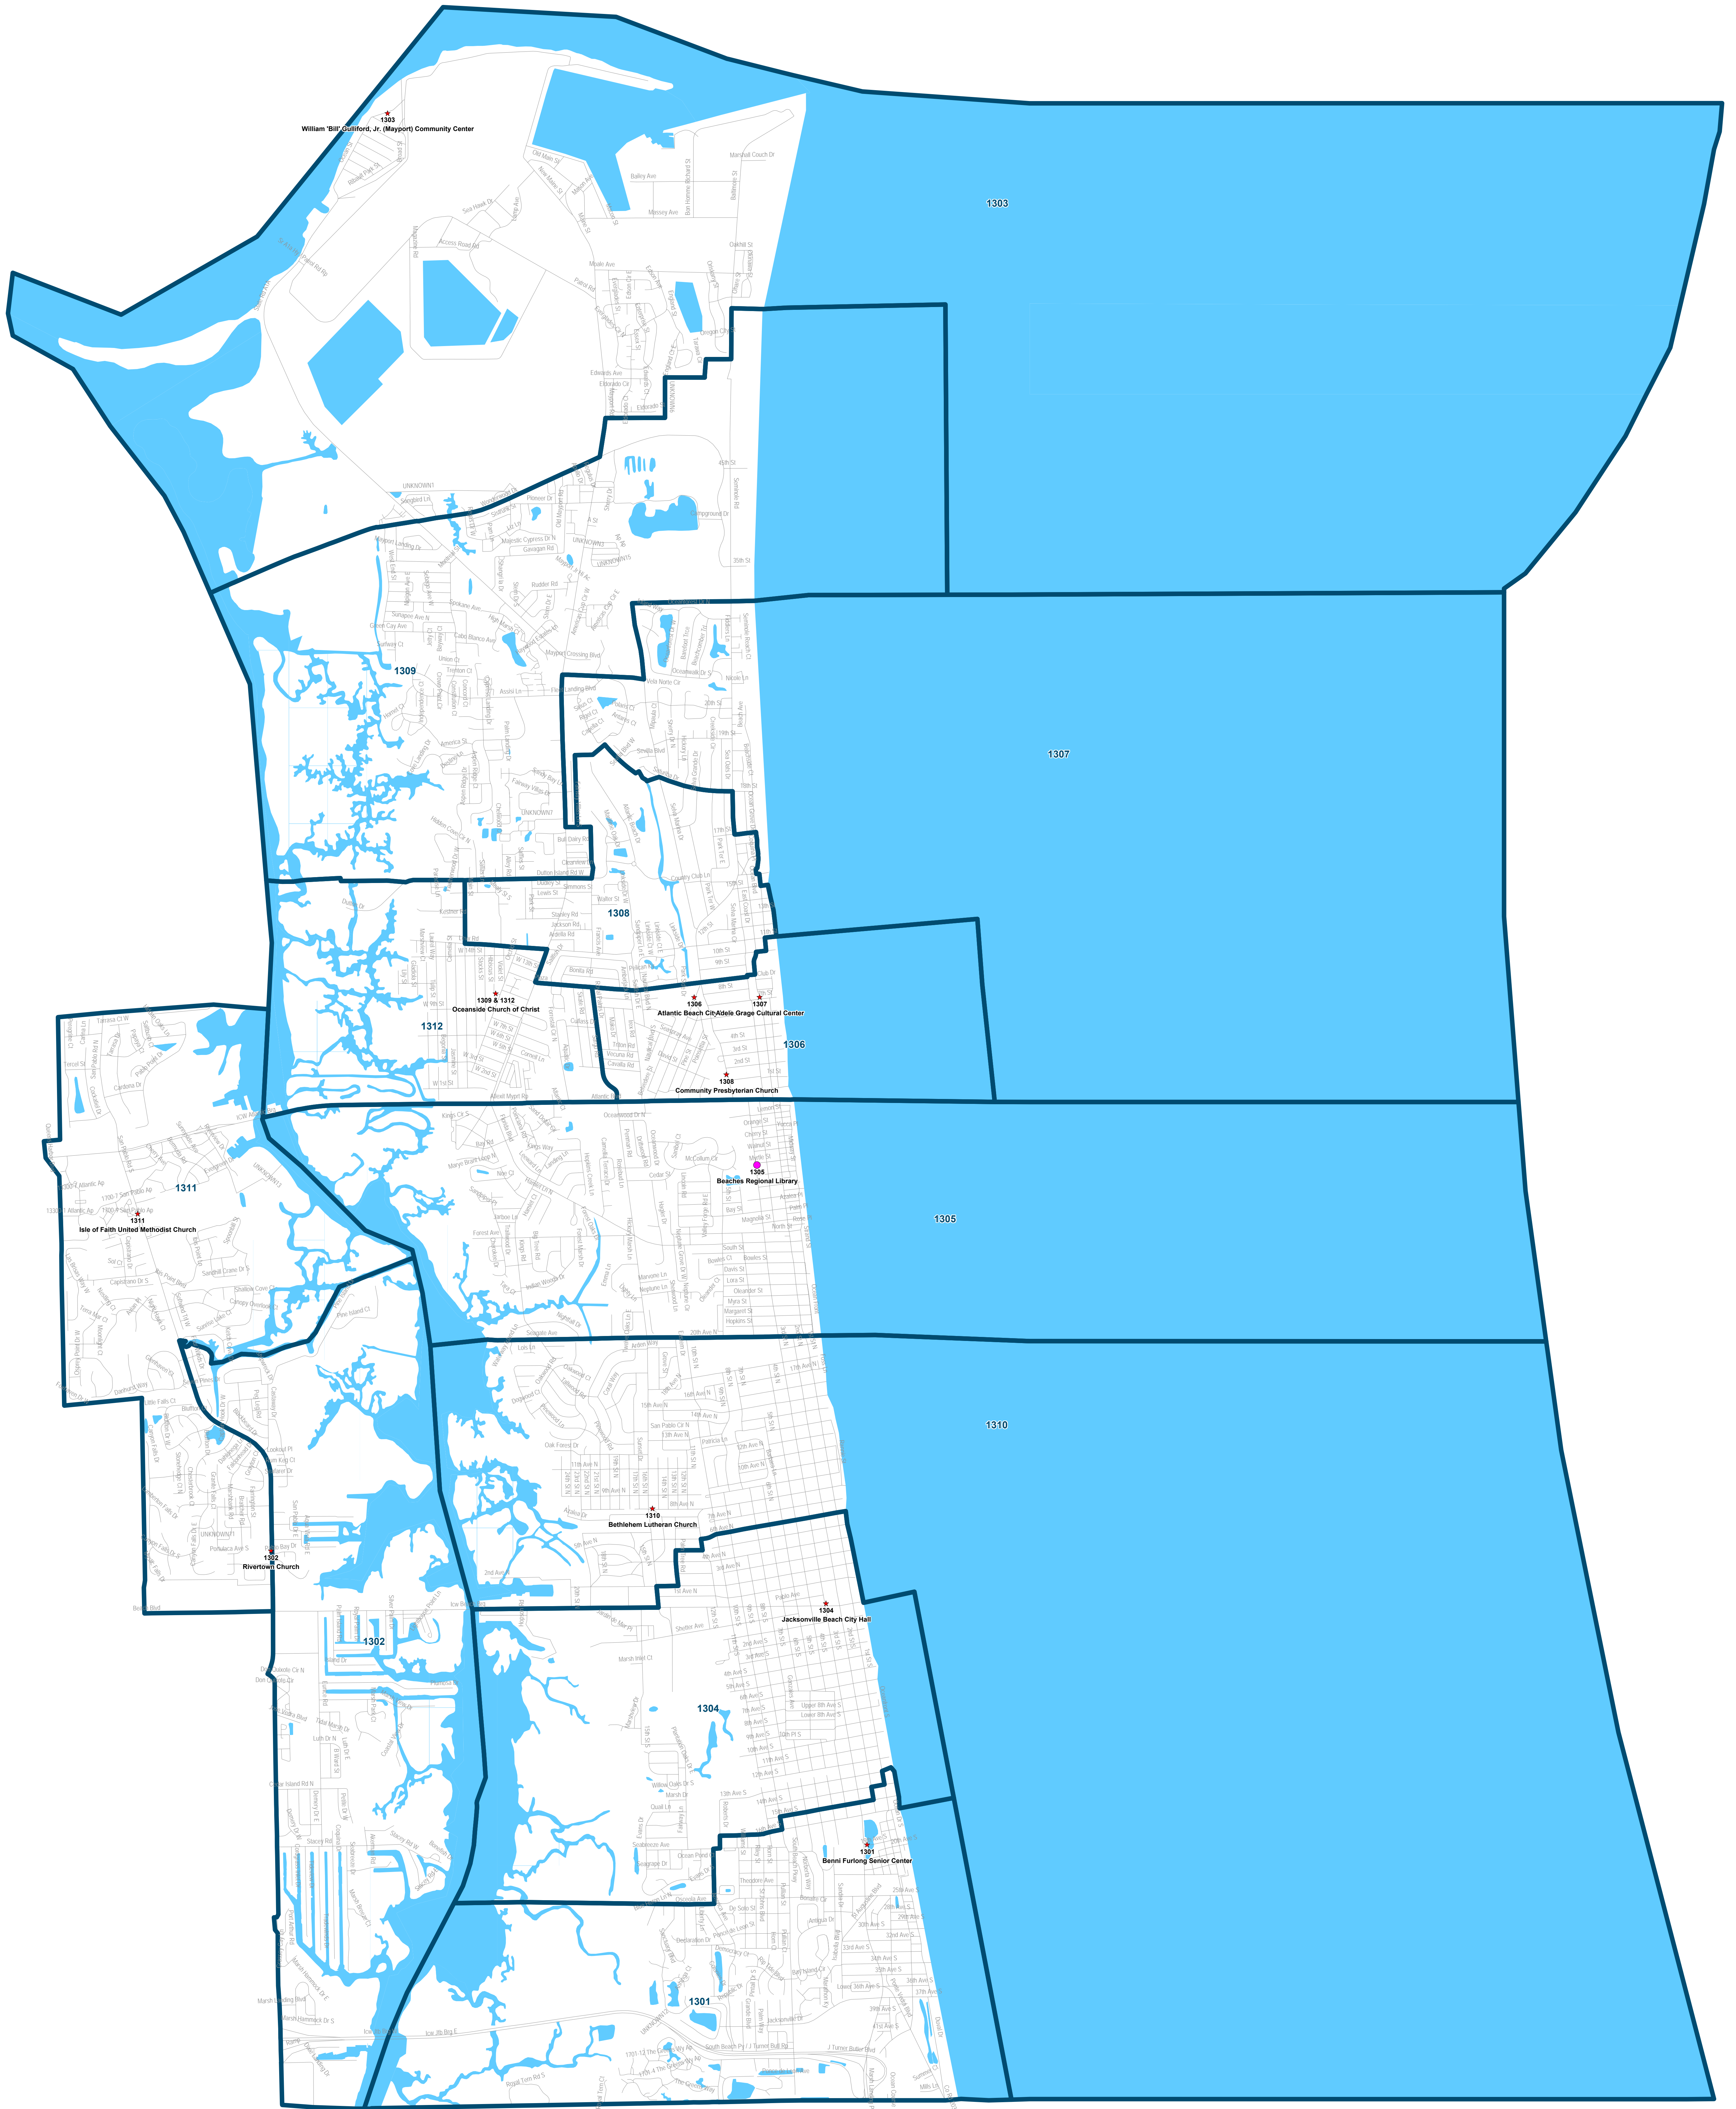

Duval County Supervisor of Elections

City Council District 13