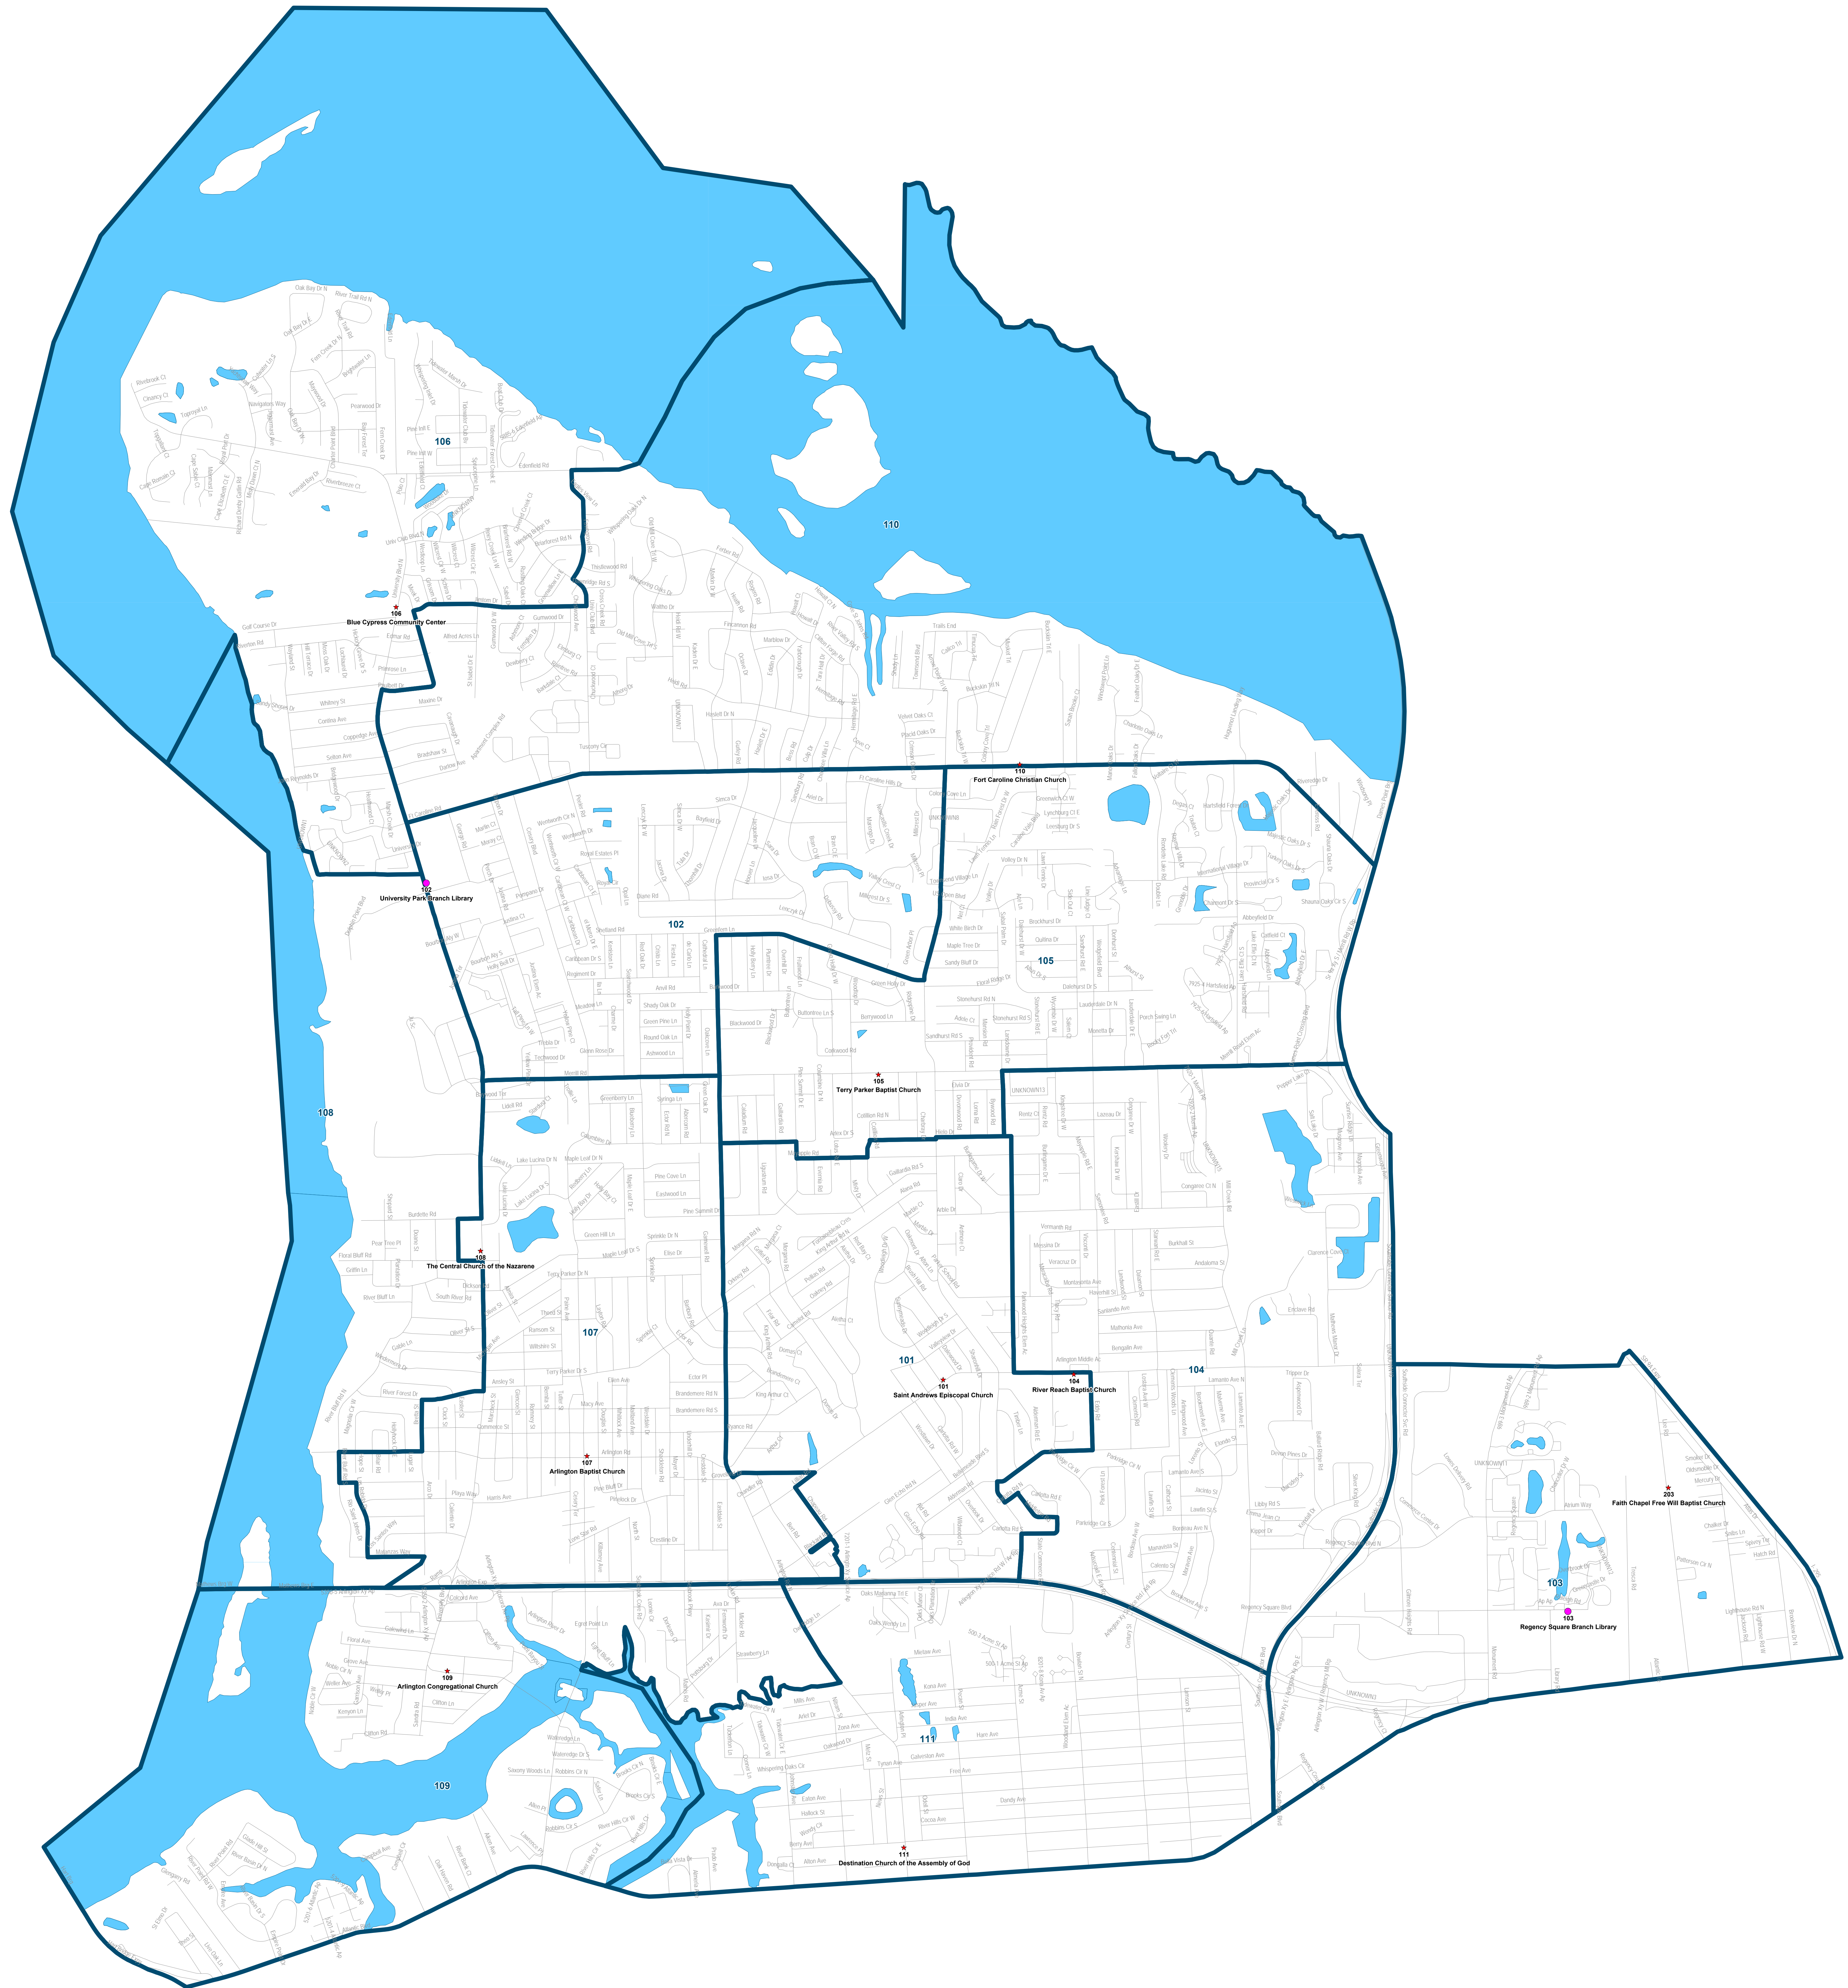

Duval County Supervisor of Elections City Council District 1