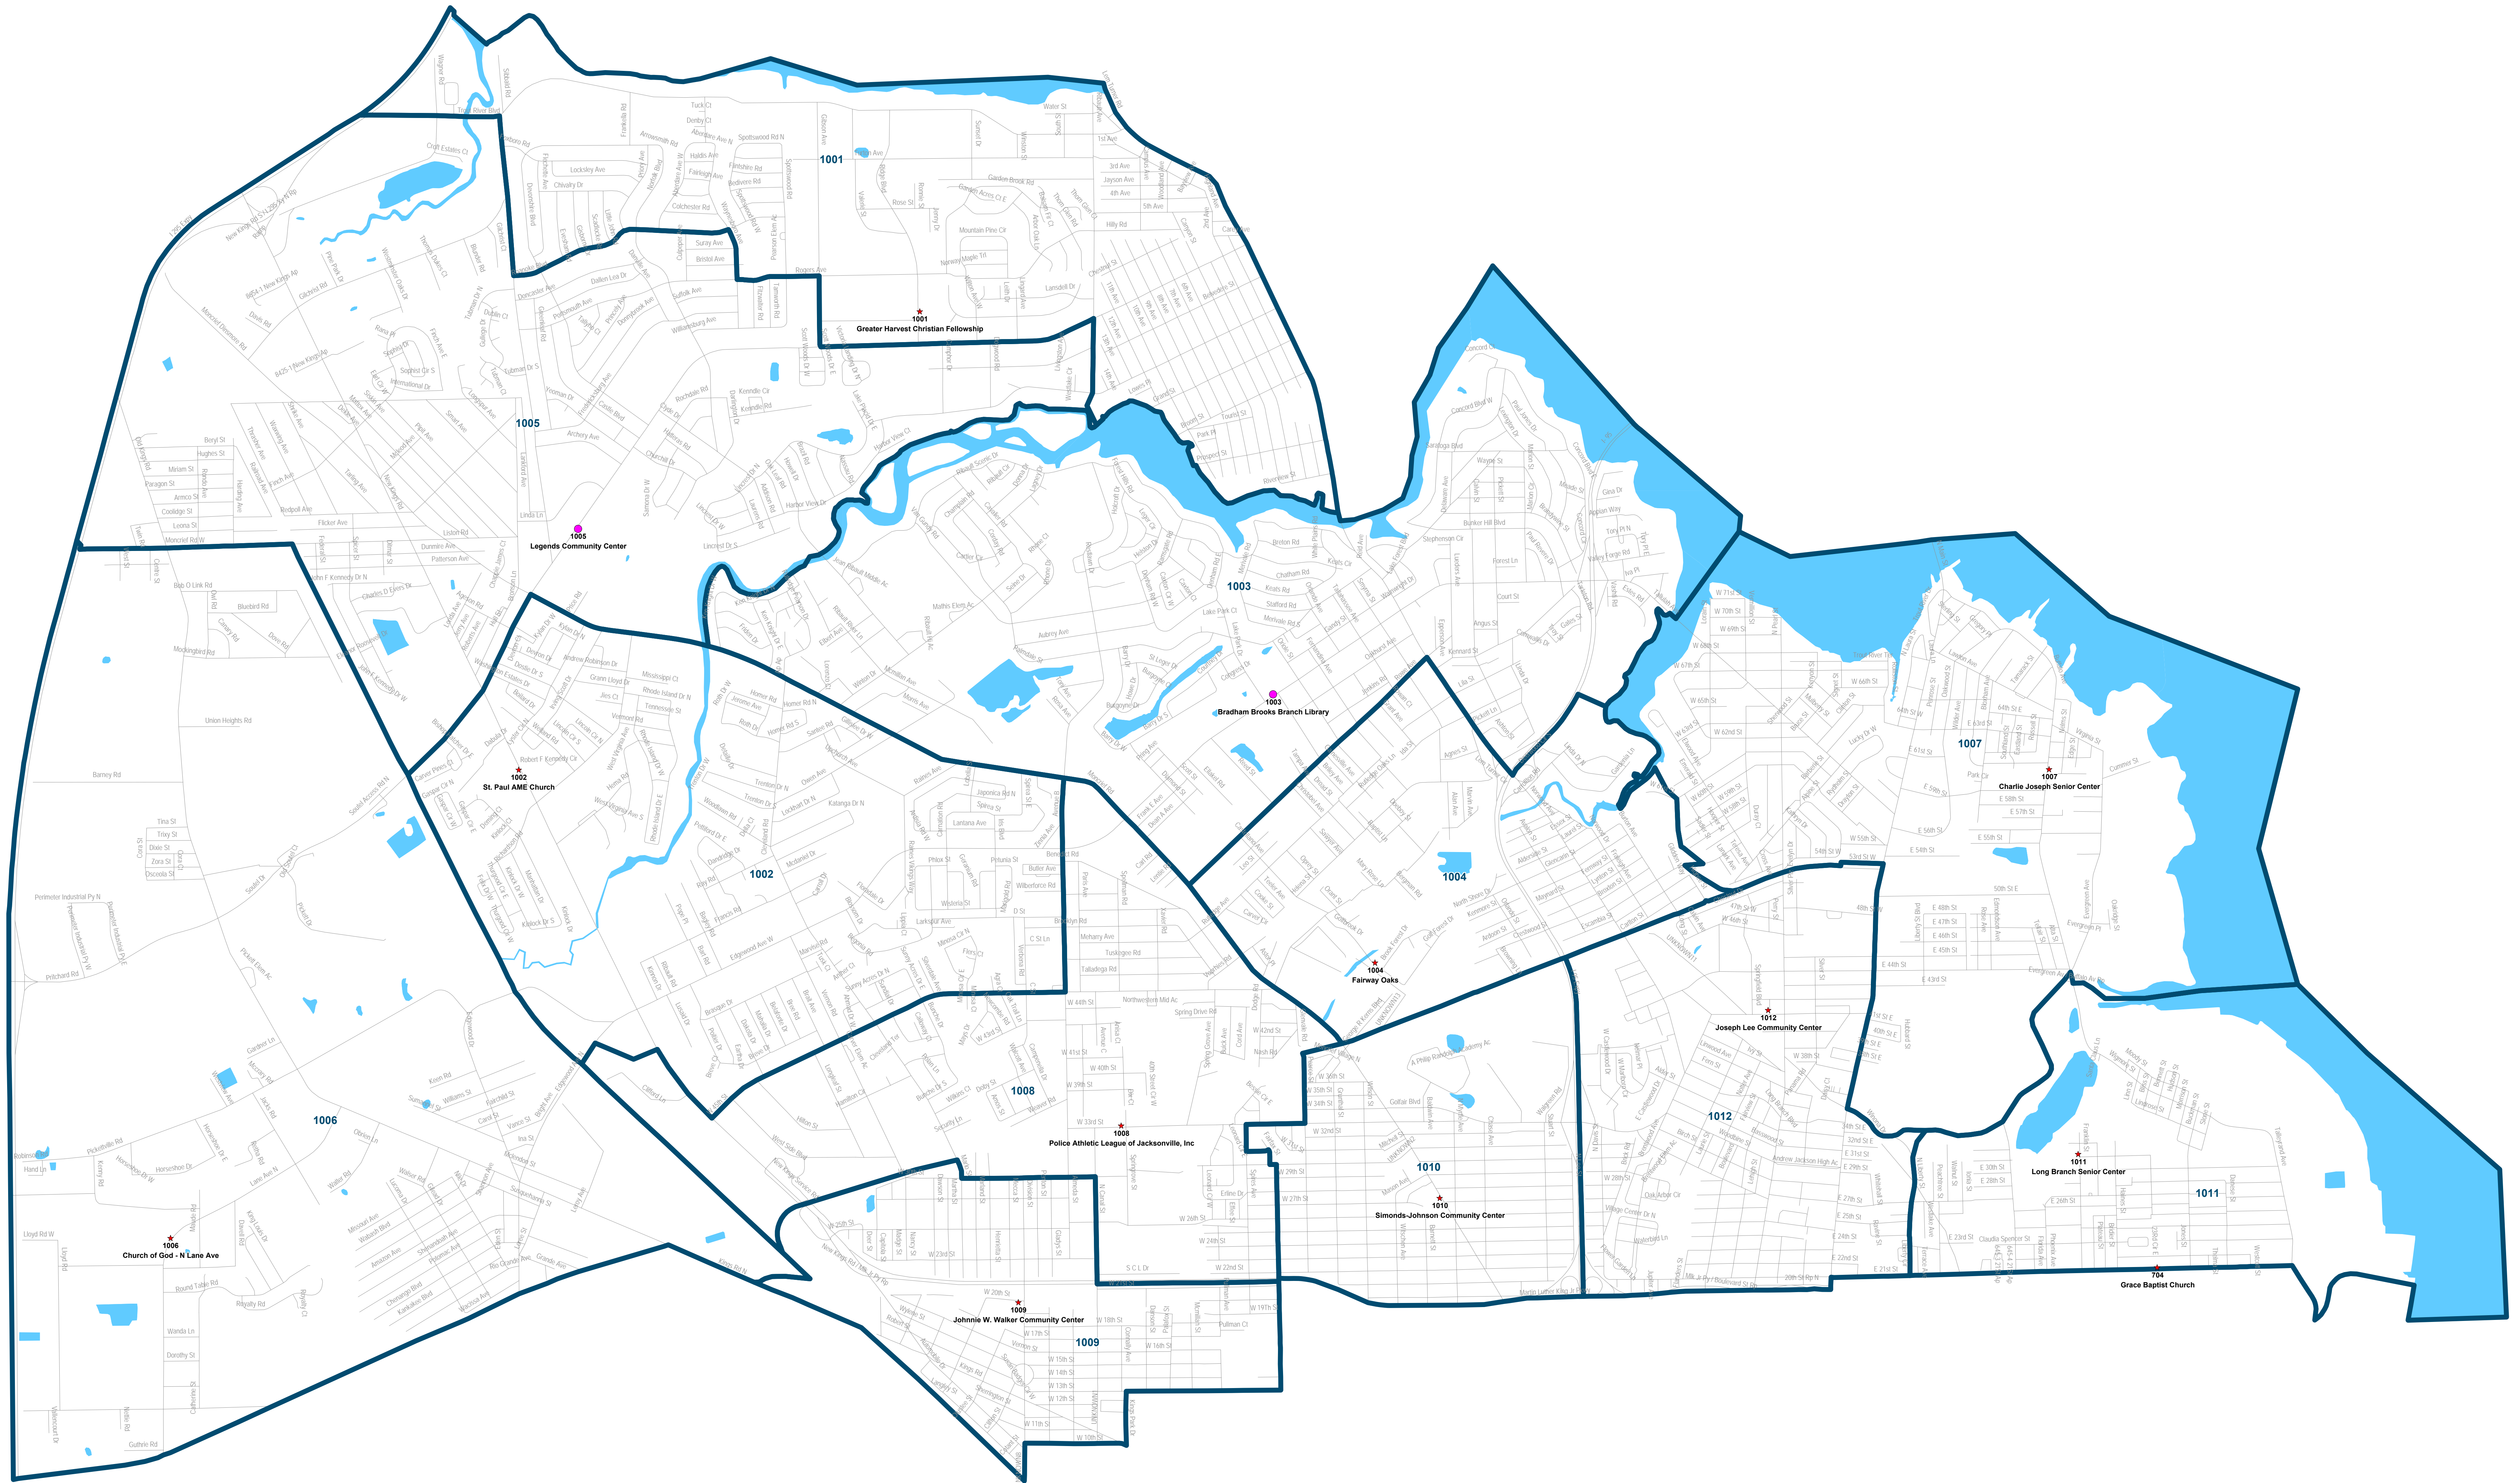

Duval County Supervisor of Elections

City Council District 10