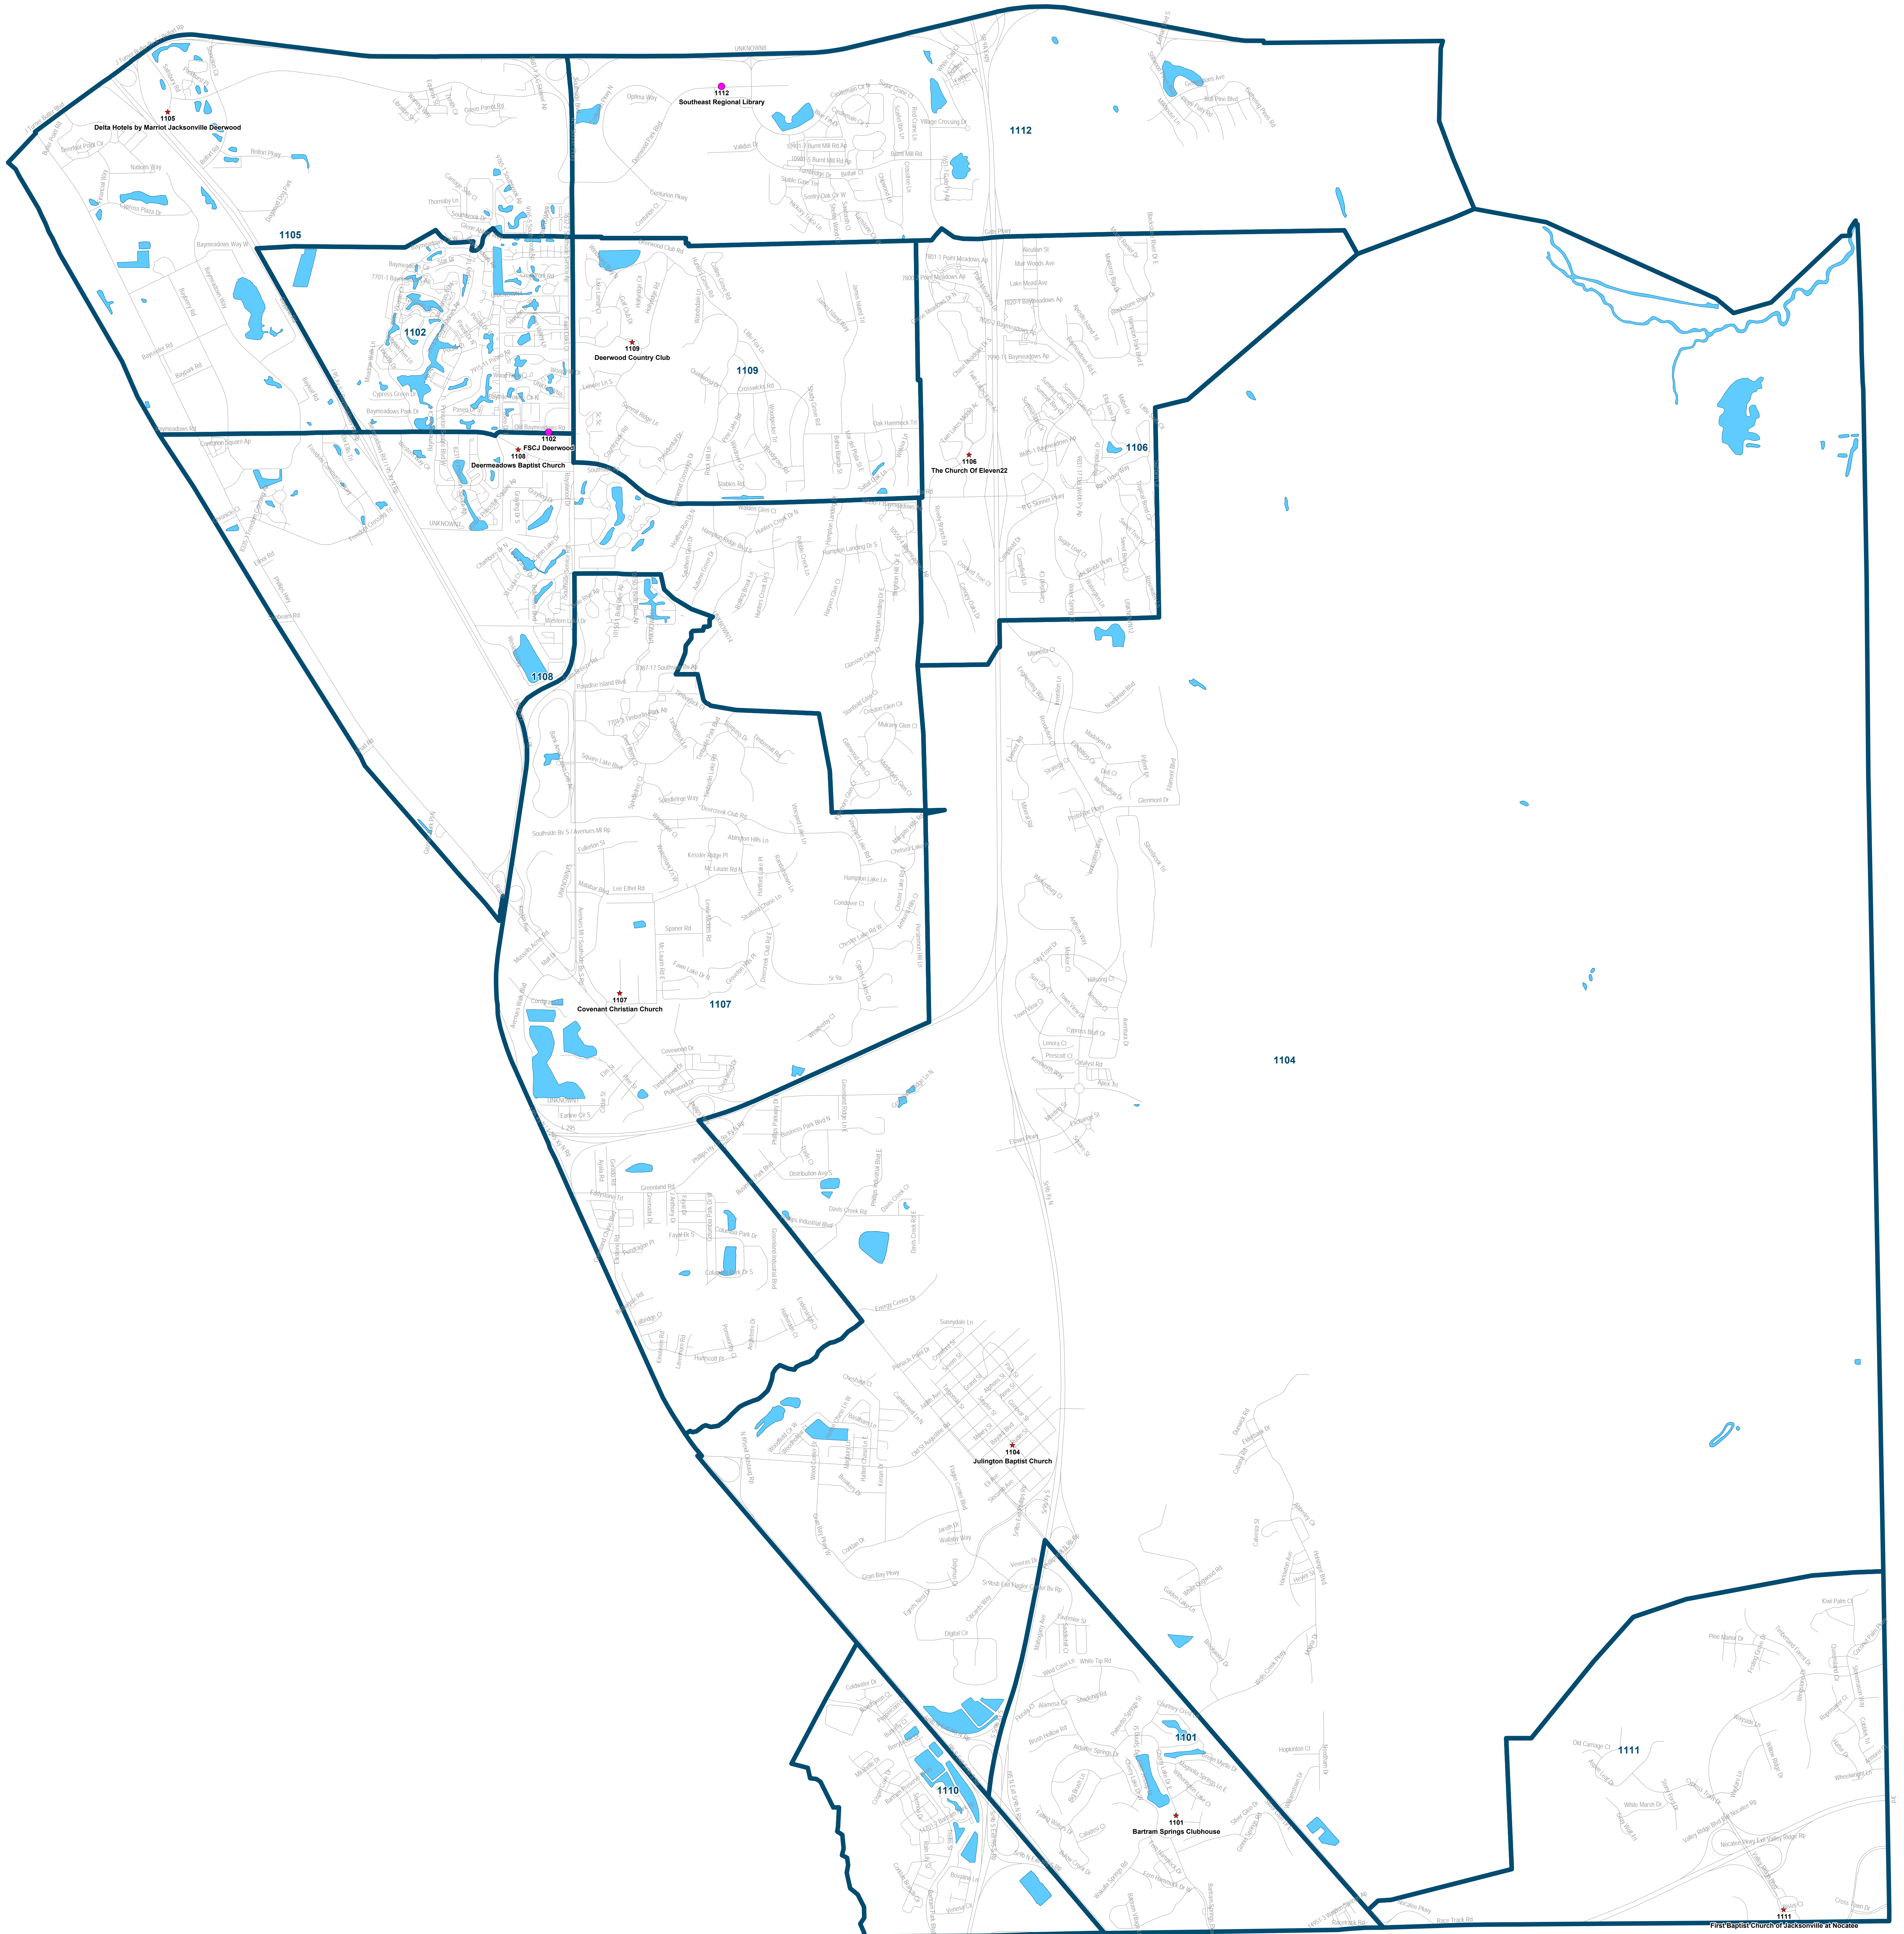

Duval County Supervisor of Elections

City Council District 11