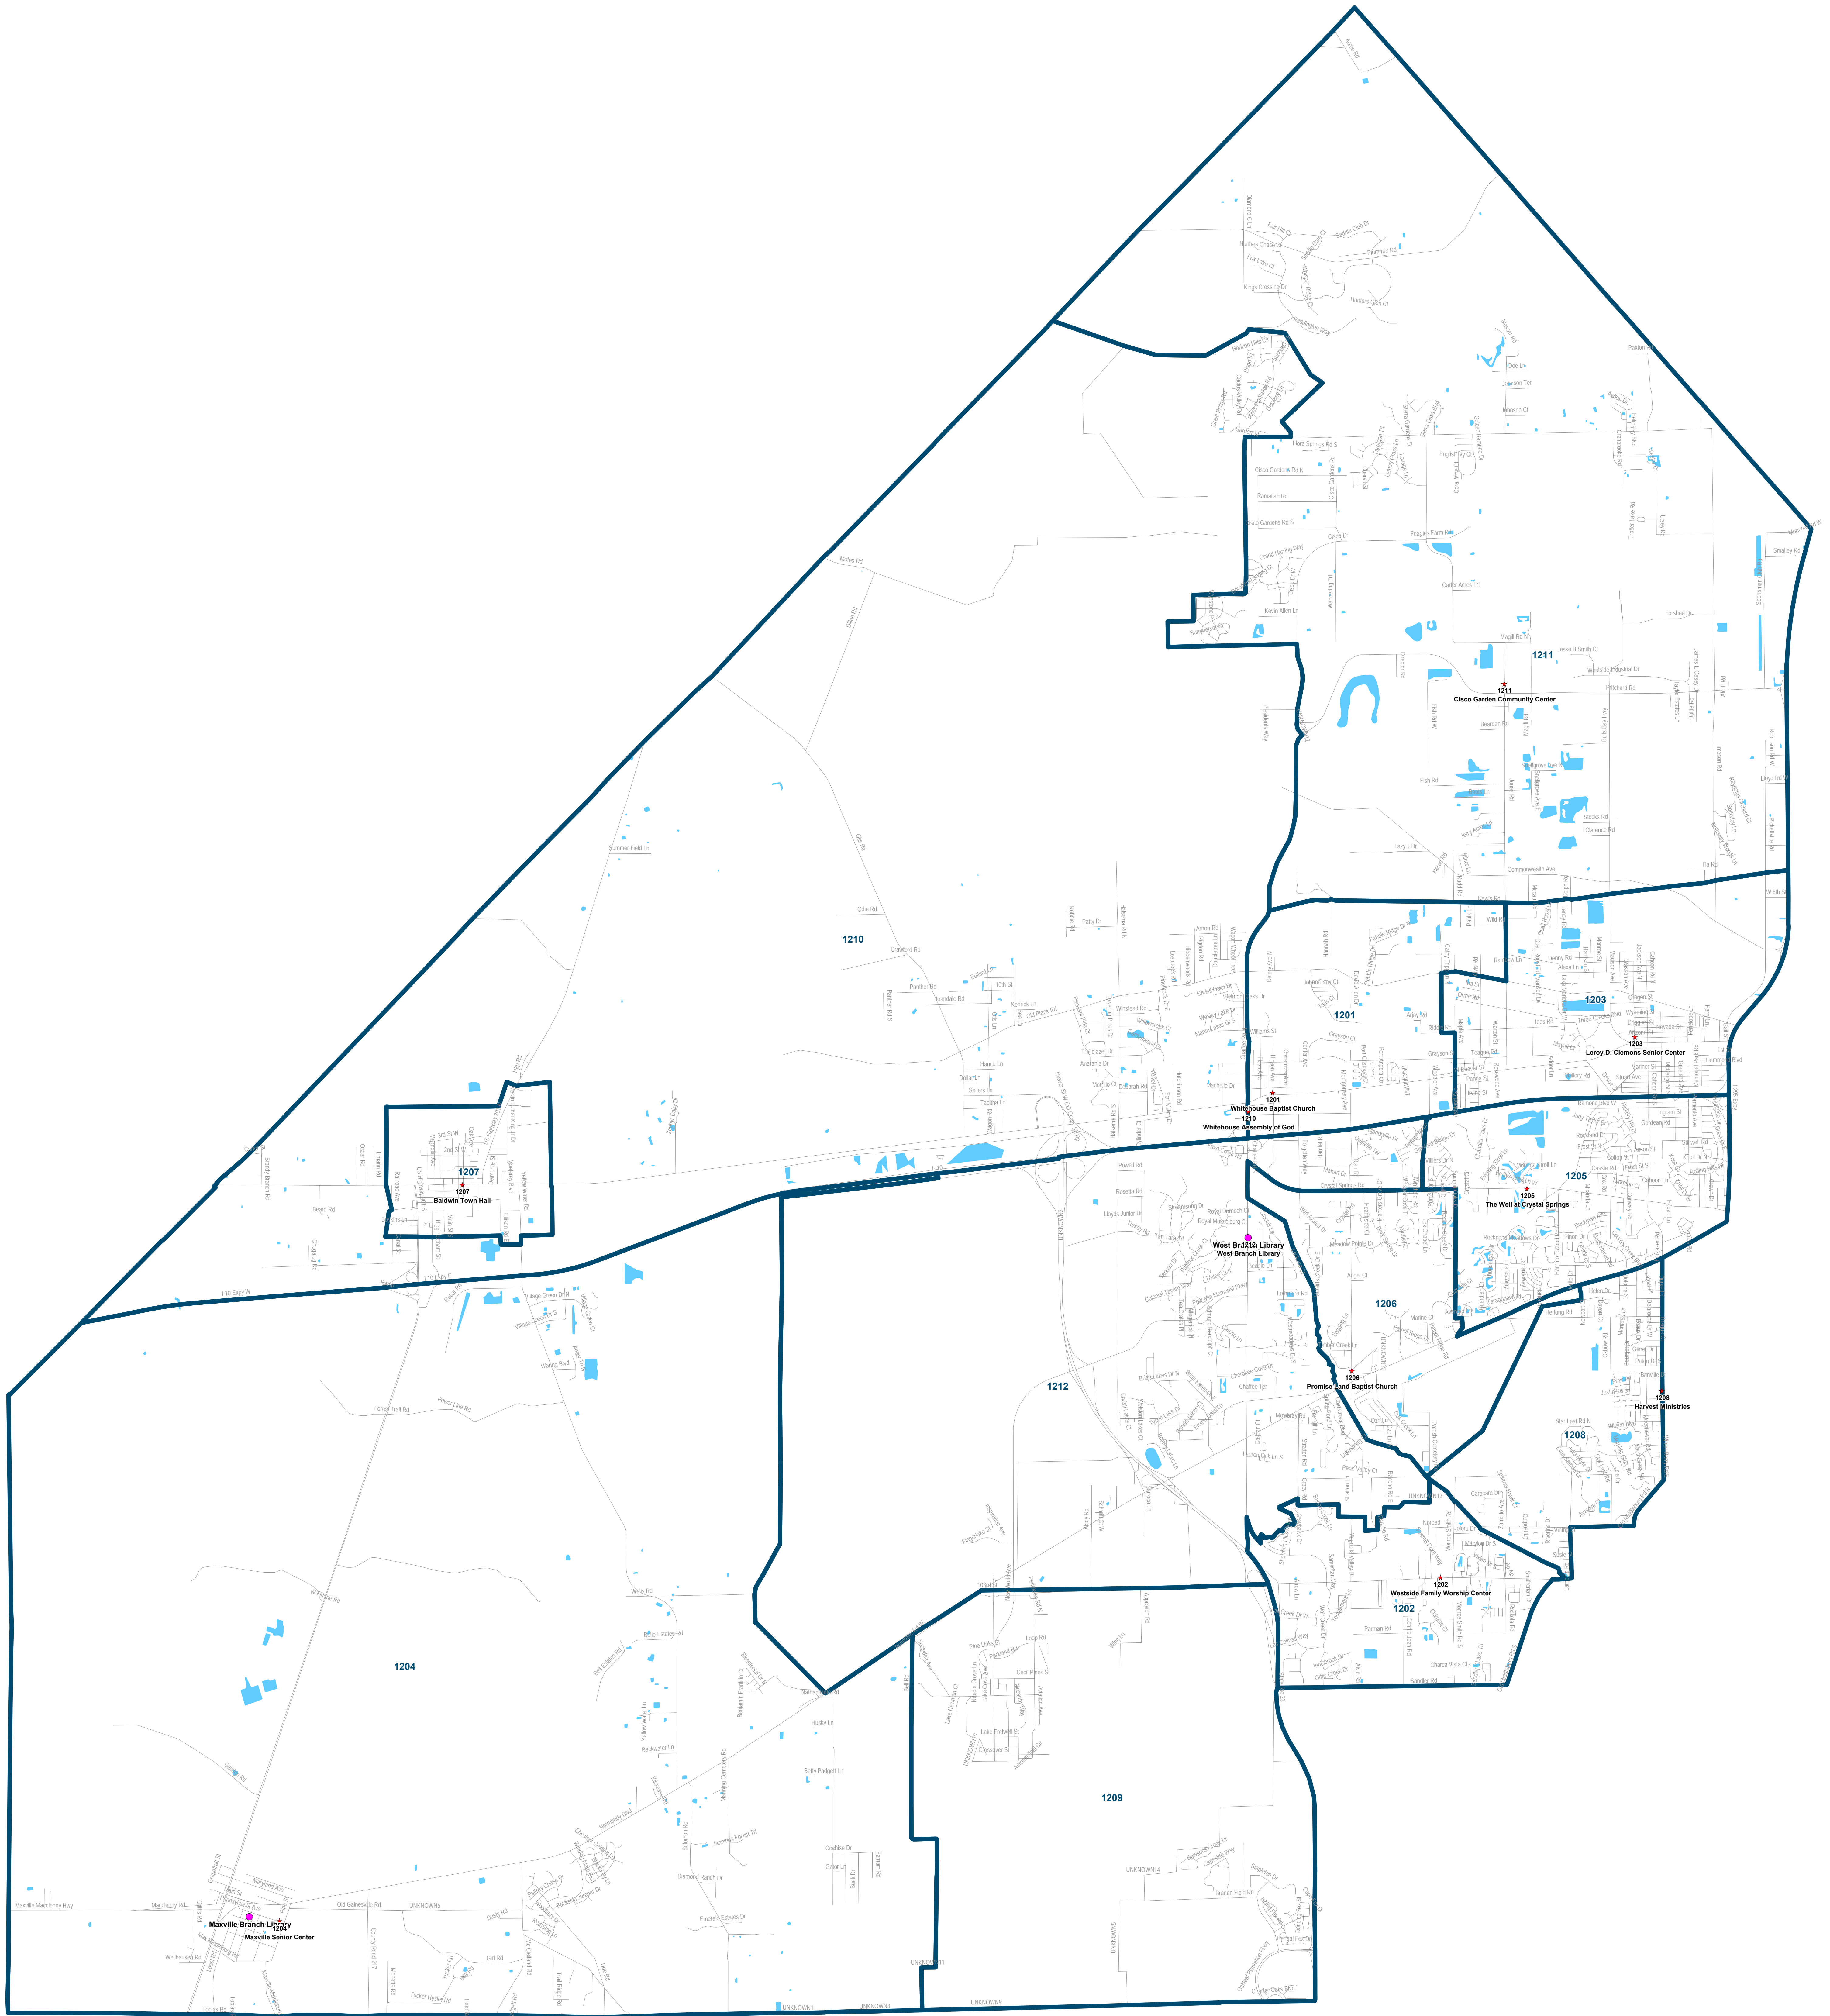

Duval County Supervisor of Elections

City Council District 12