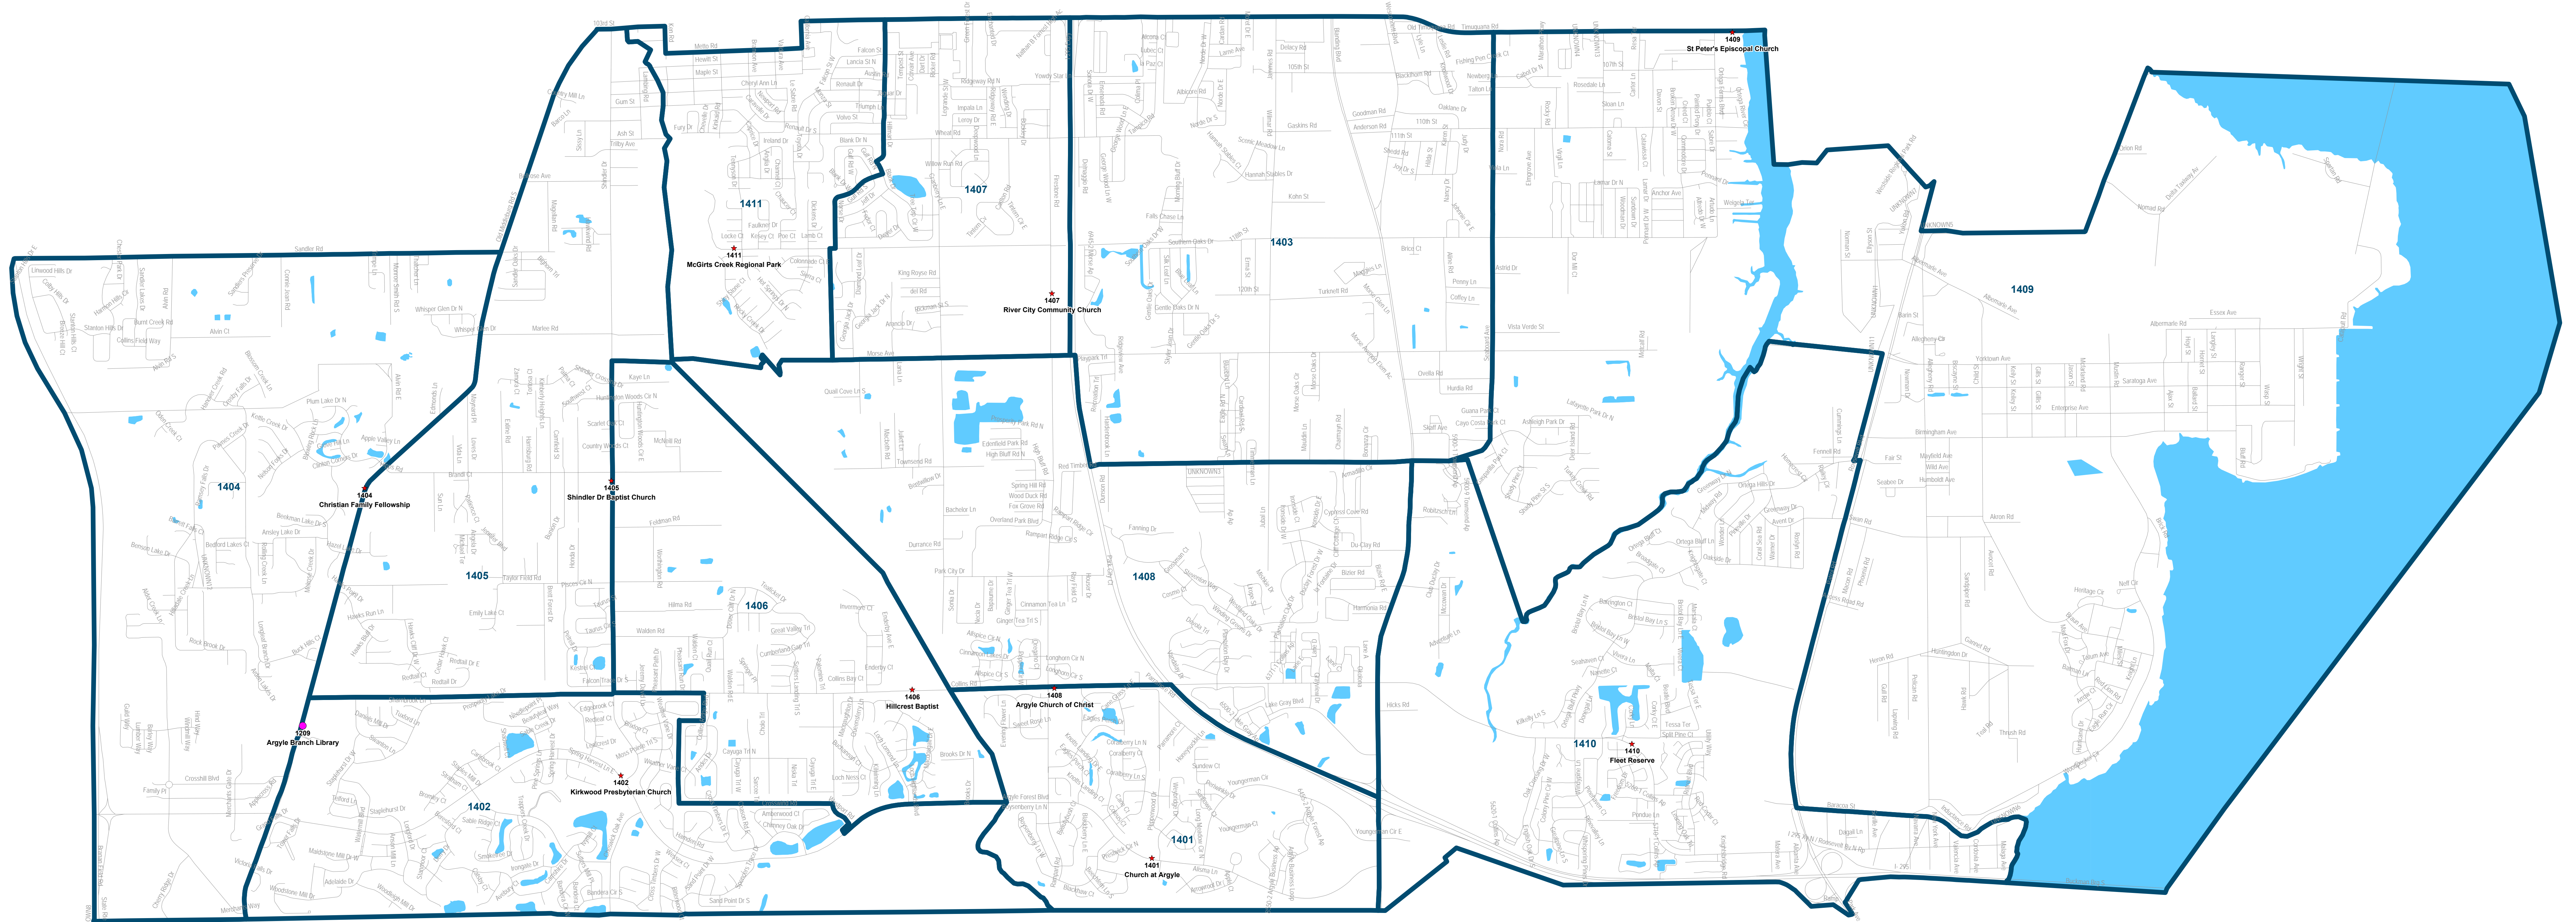

# Duval County Supervisor of Elections

## City Council District 14

Map created on 11/23 by AMT