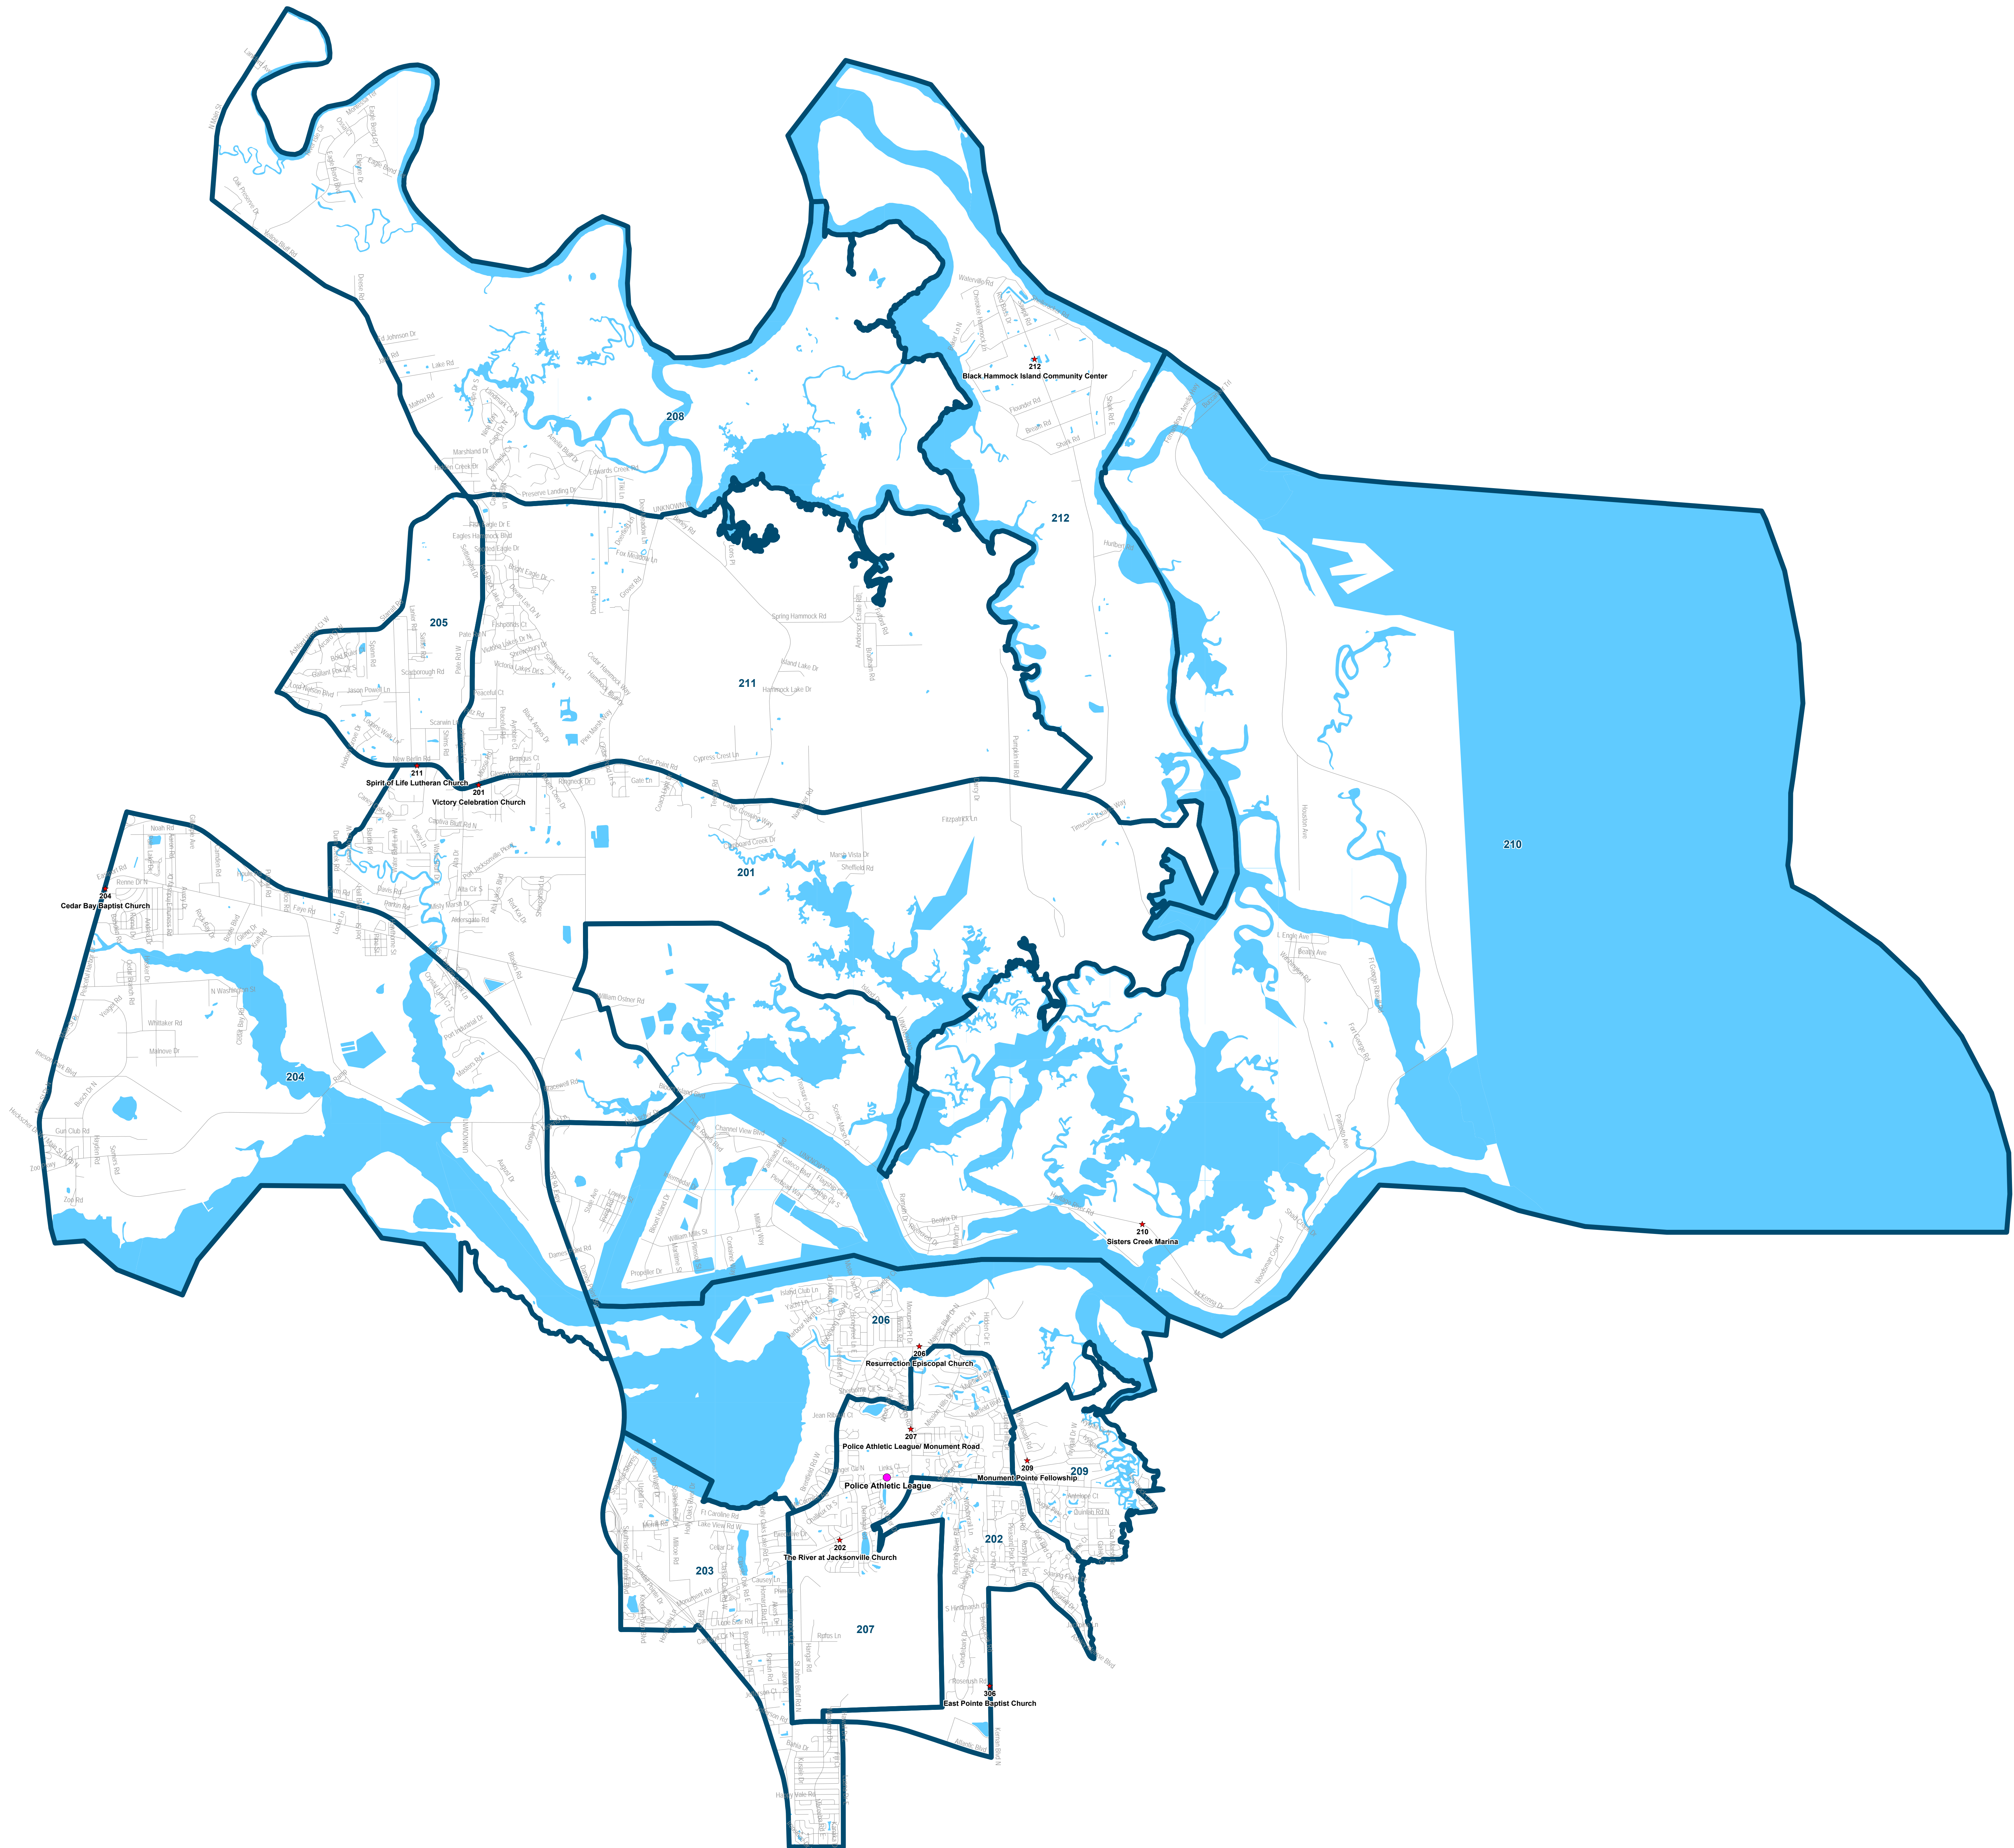

Duval County Supervisor of Elections

City Council District 2