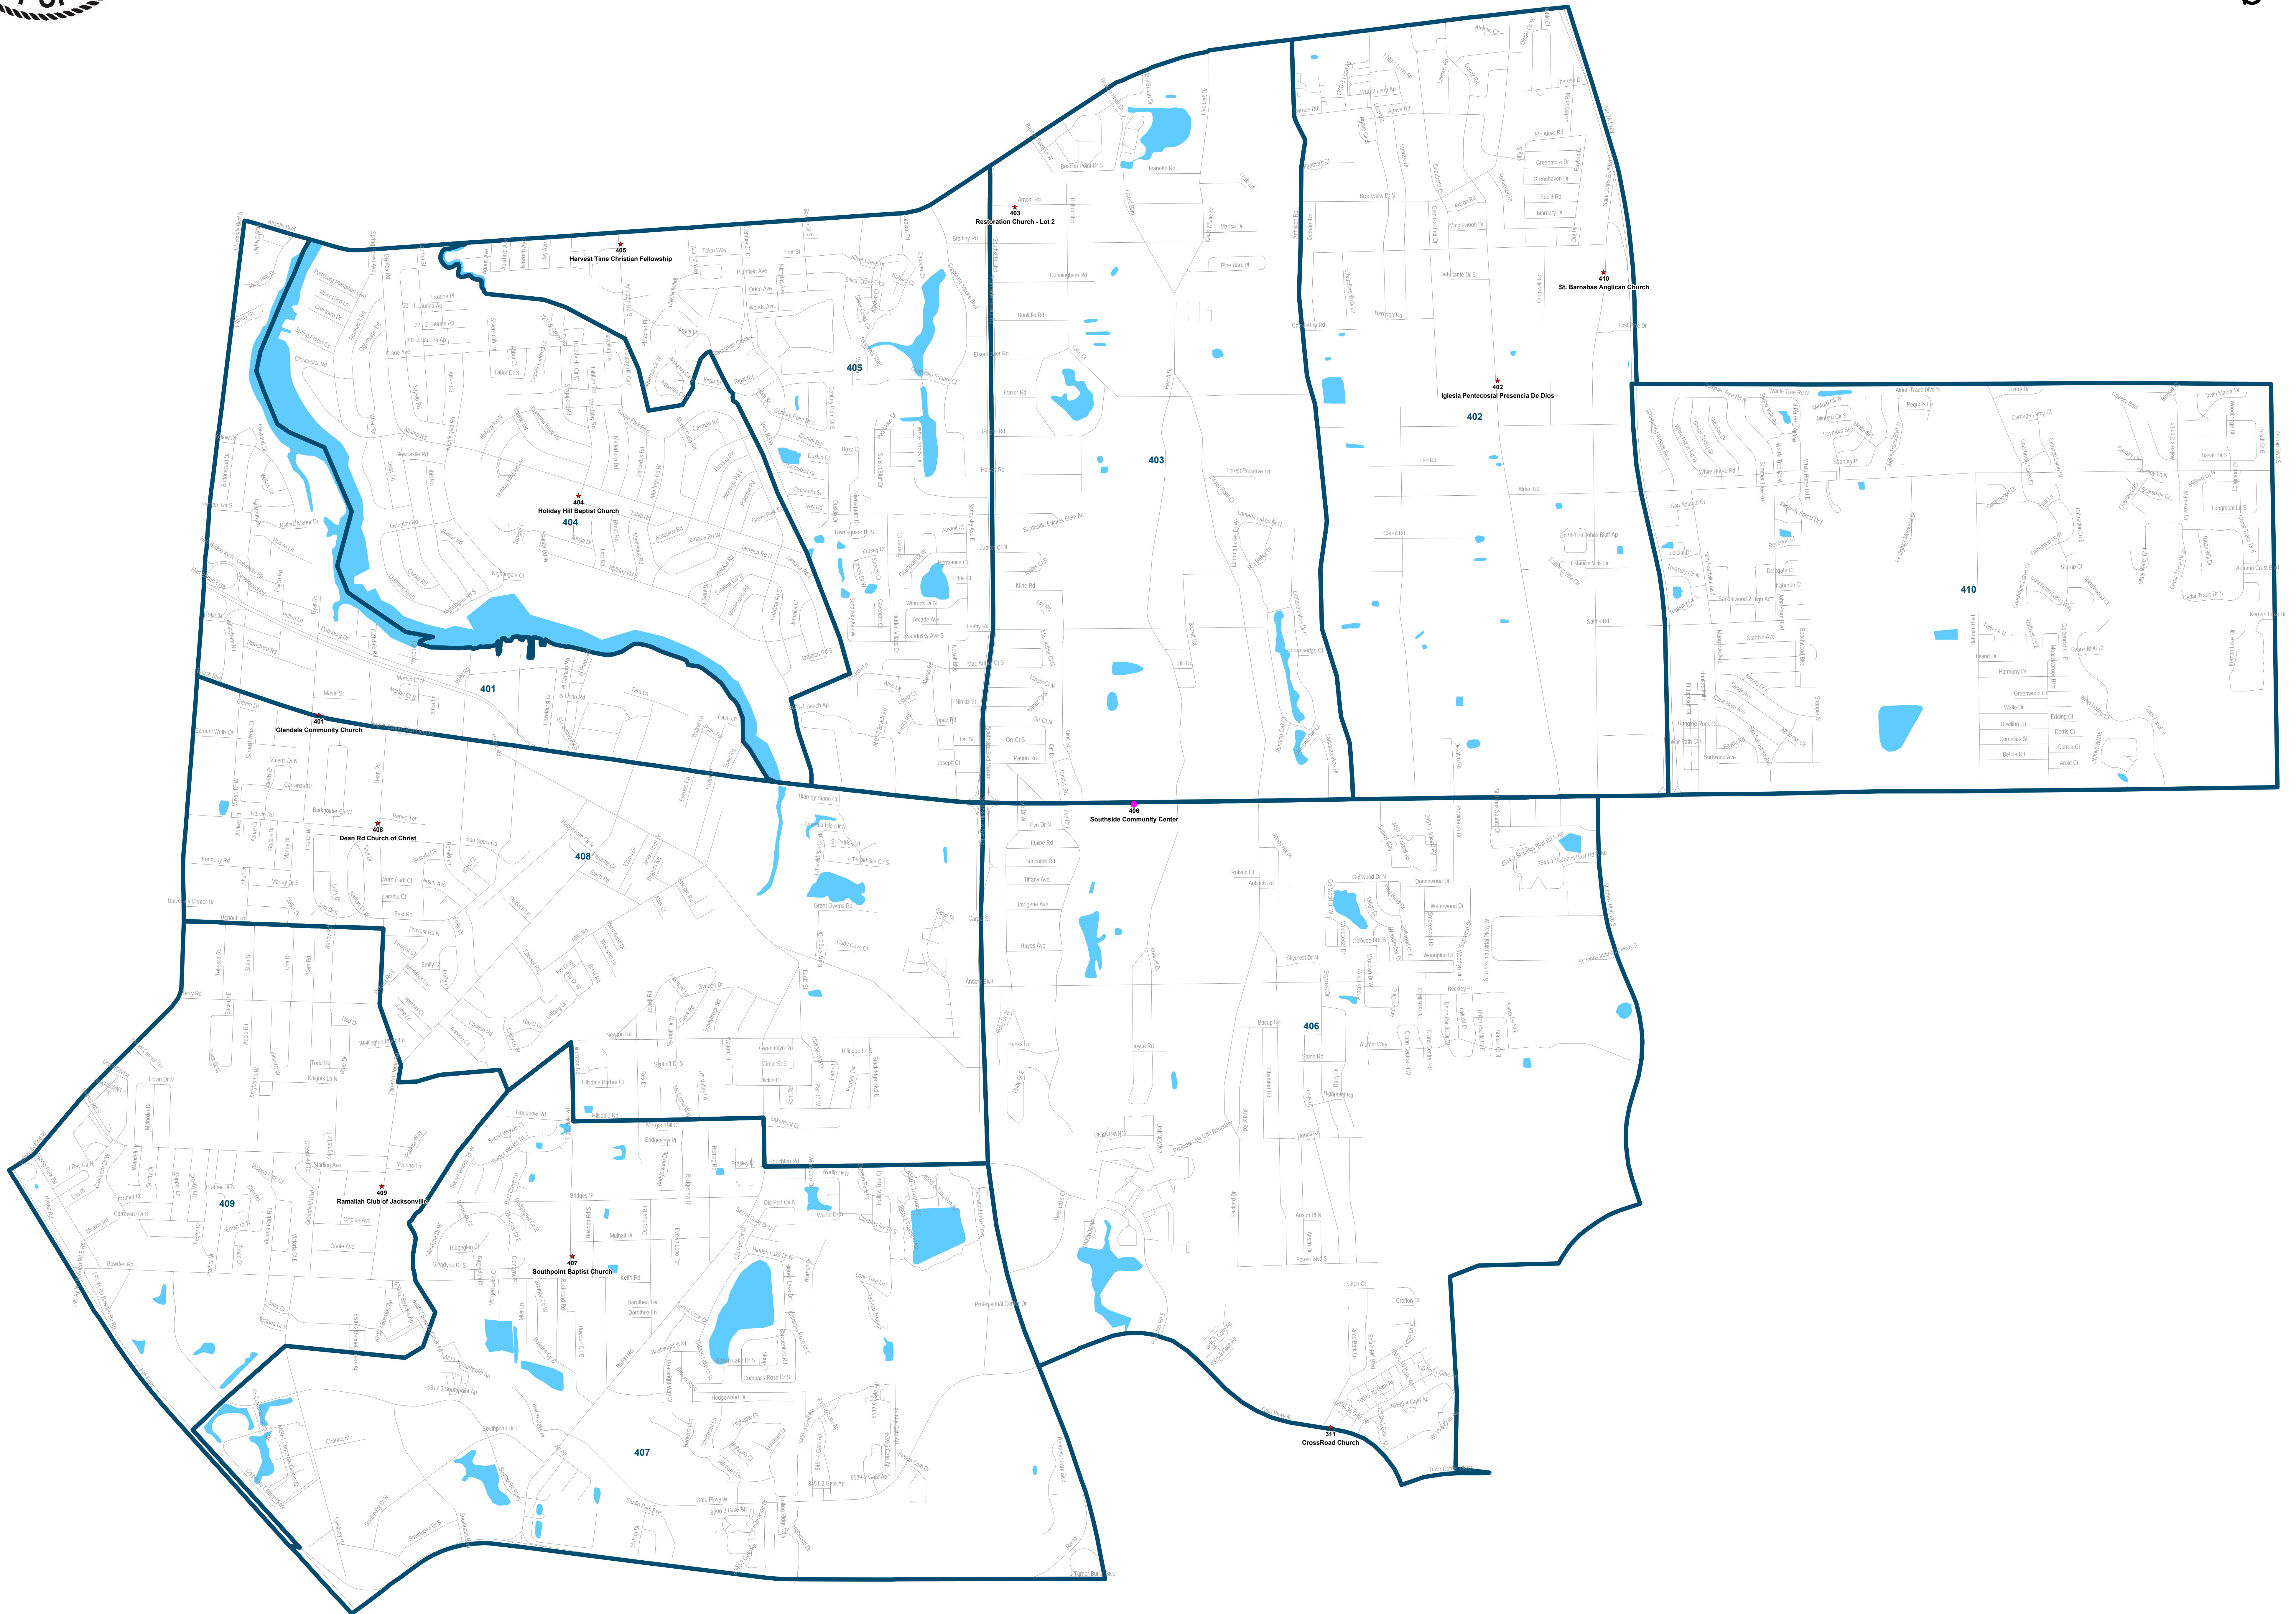

Duval County Supervisor of Elections

City Council District 4