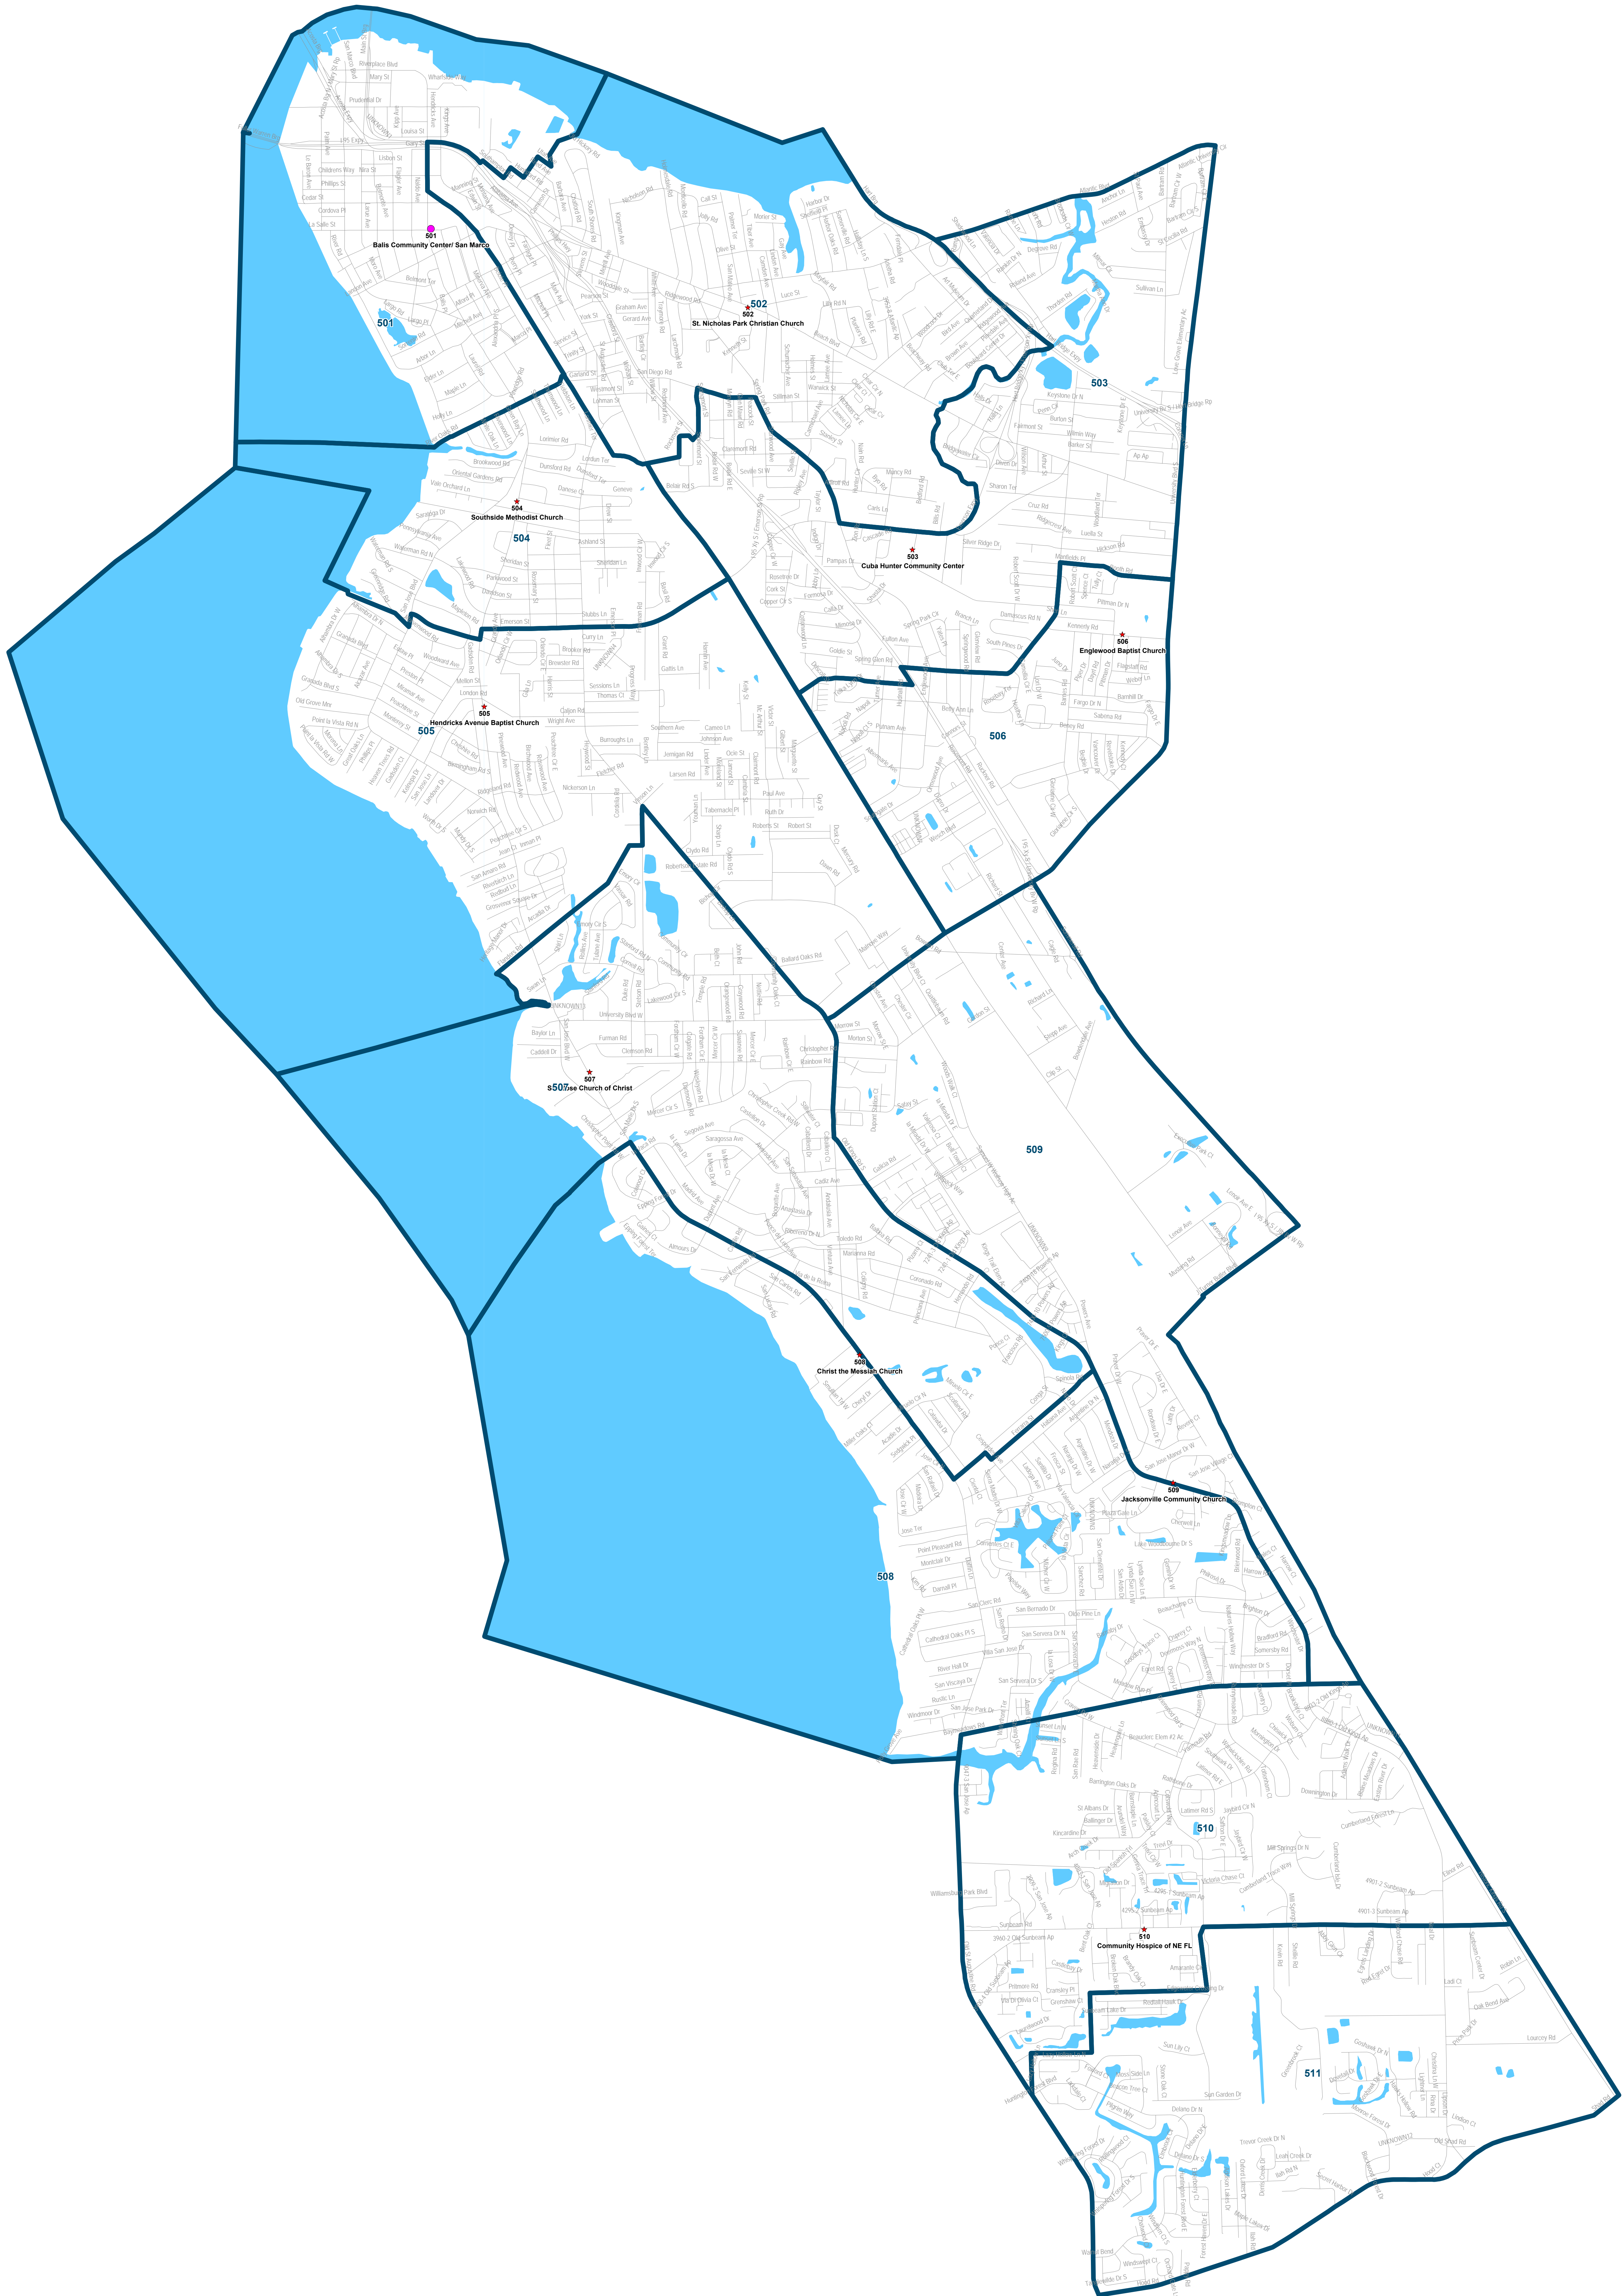

Duval County Supervisor of Elections

City Council District 5