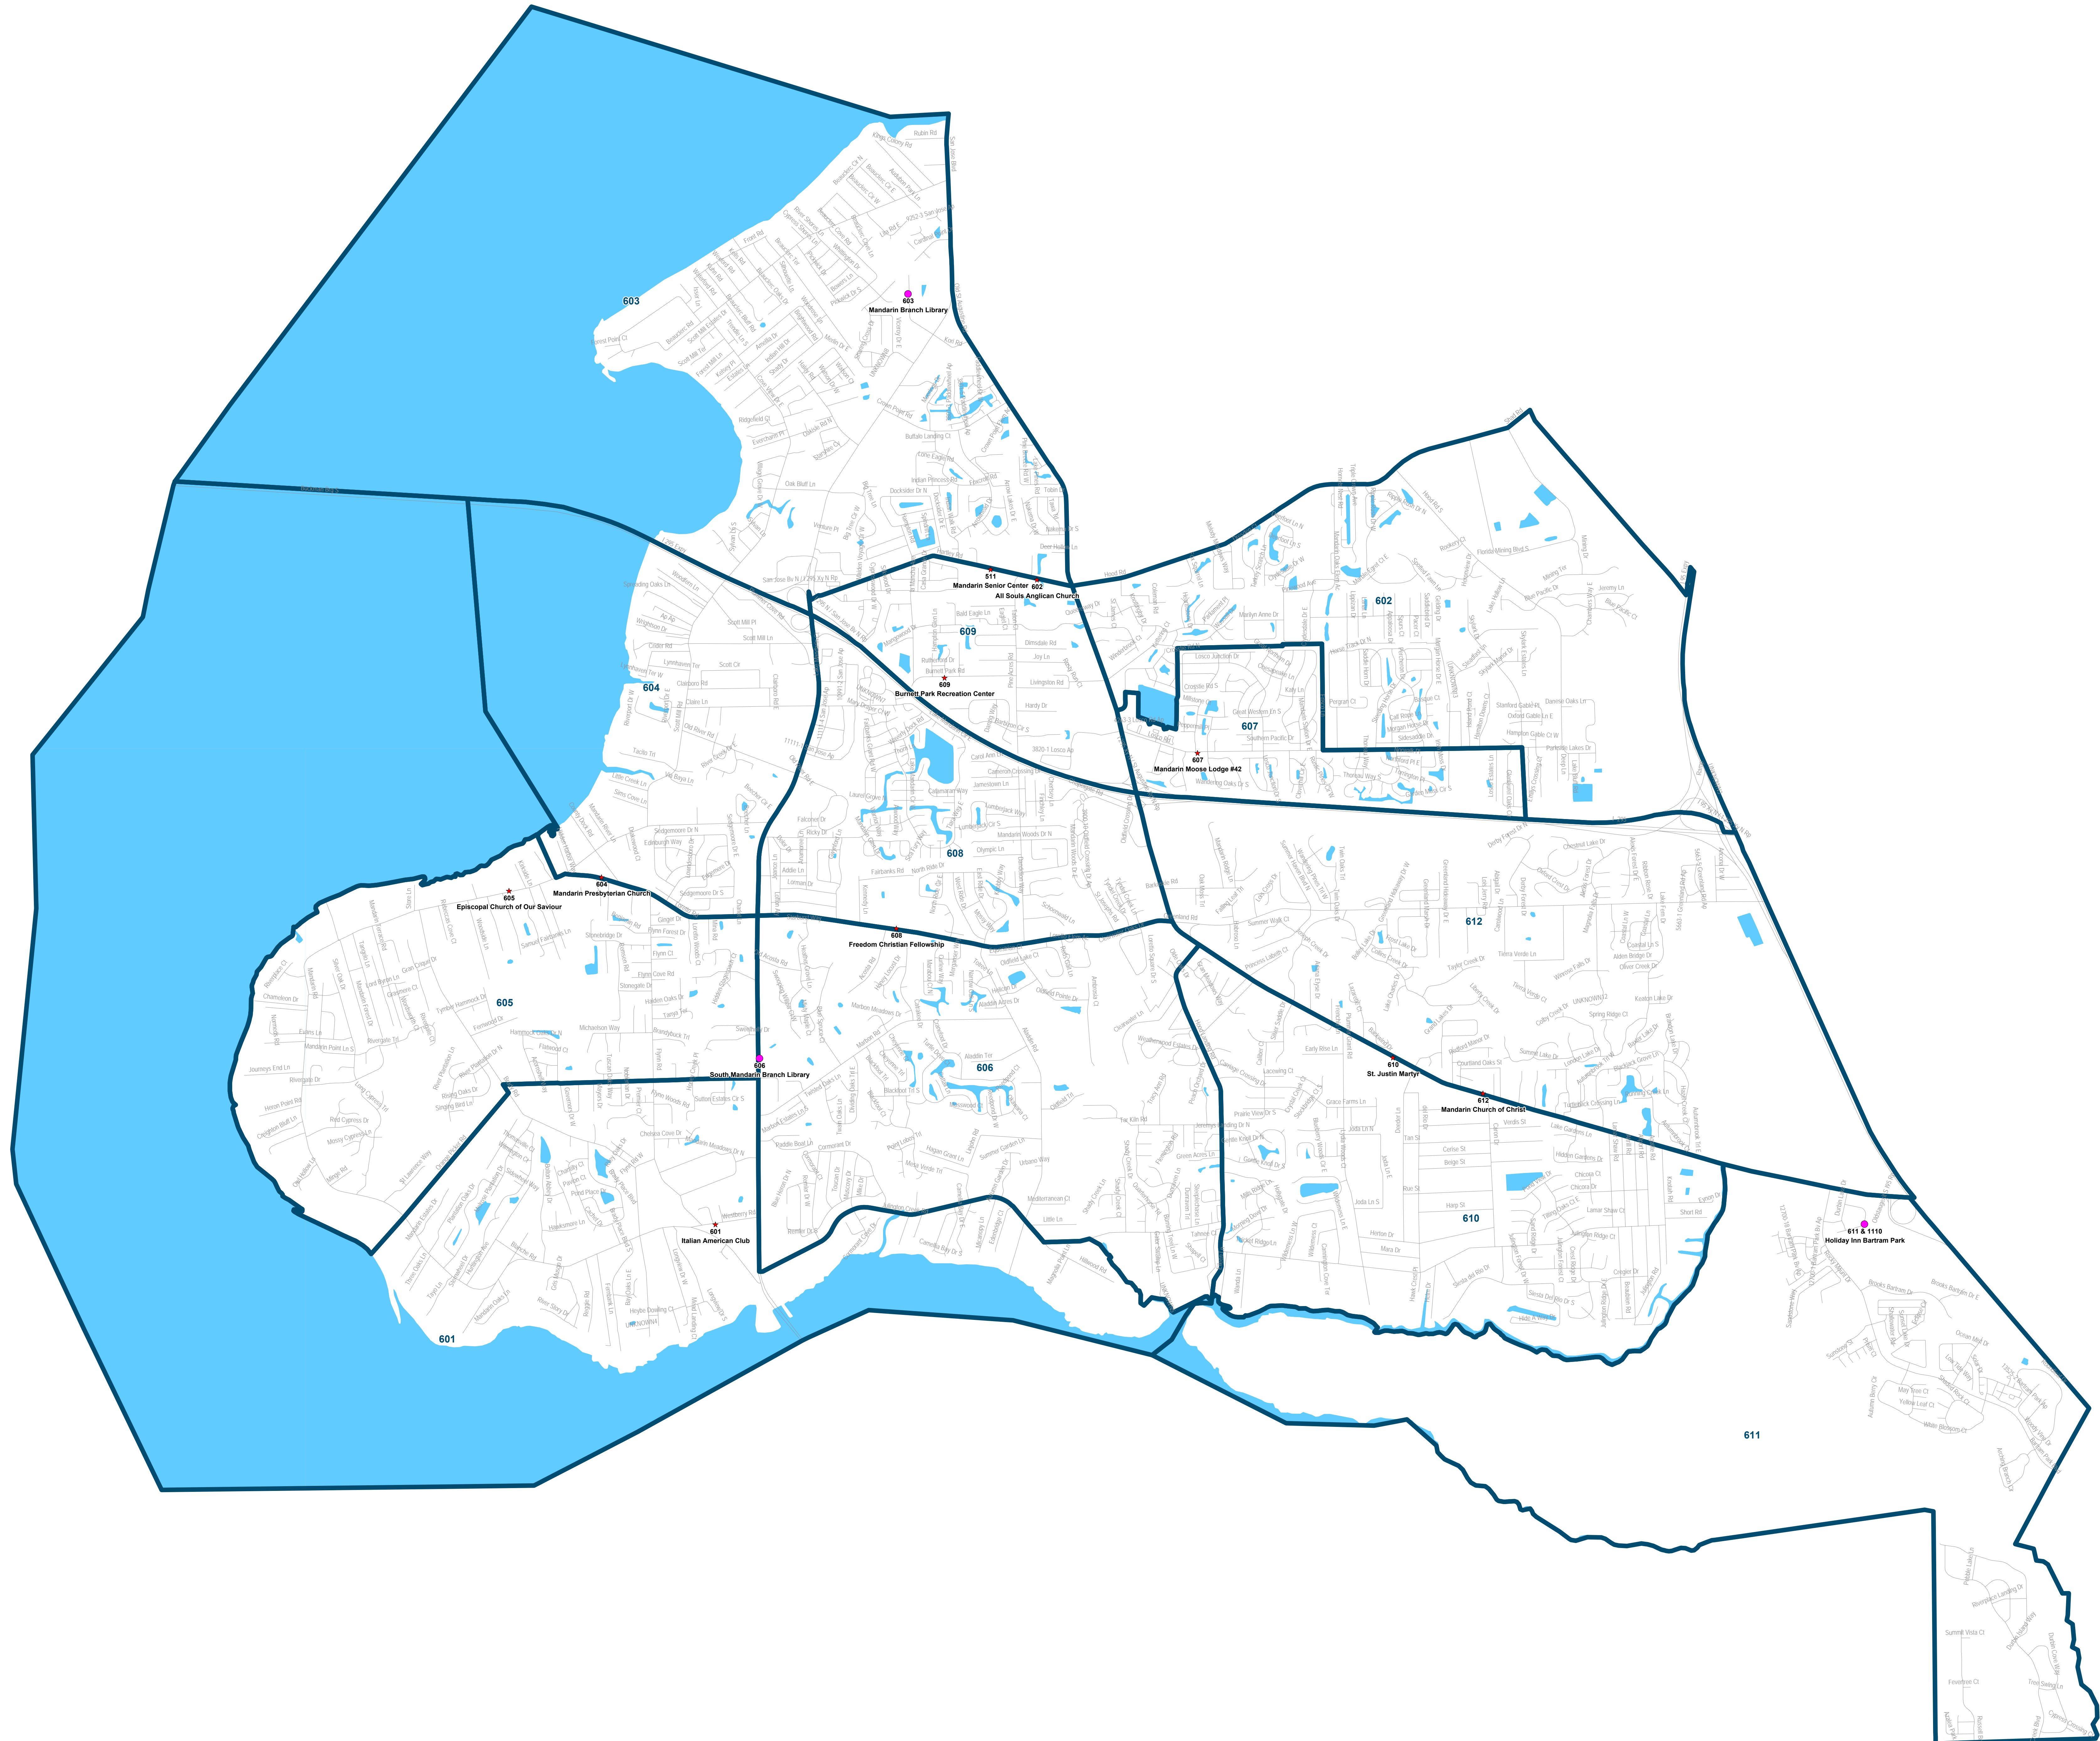

Duval County Supervisor of Elections

City Council District 6