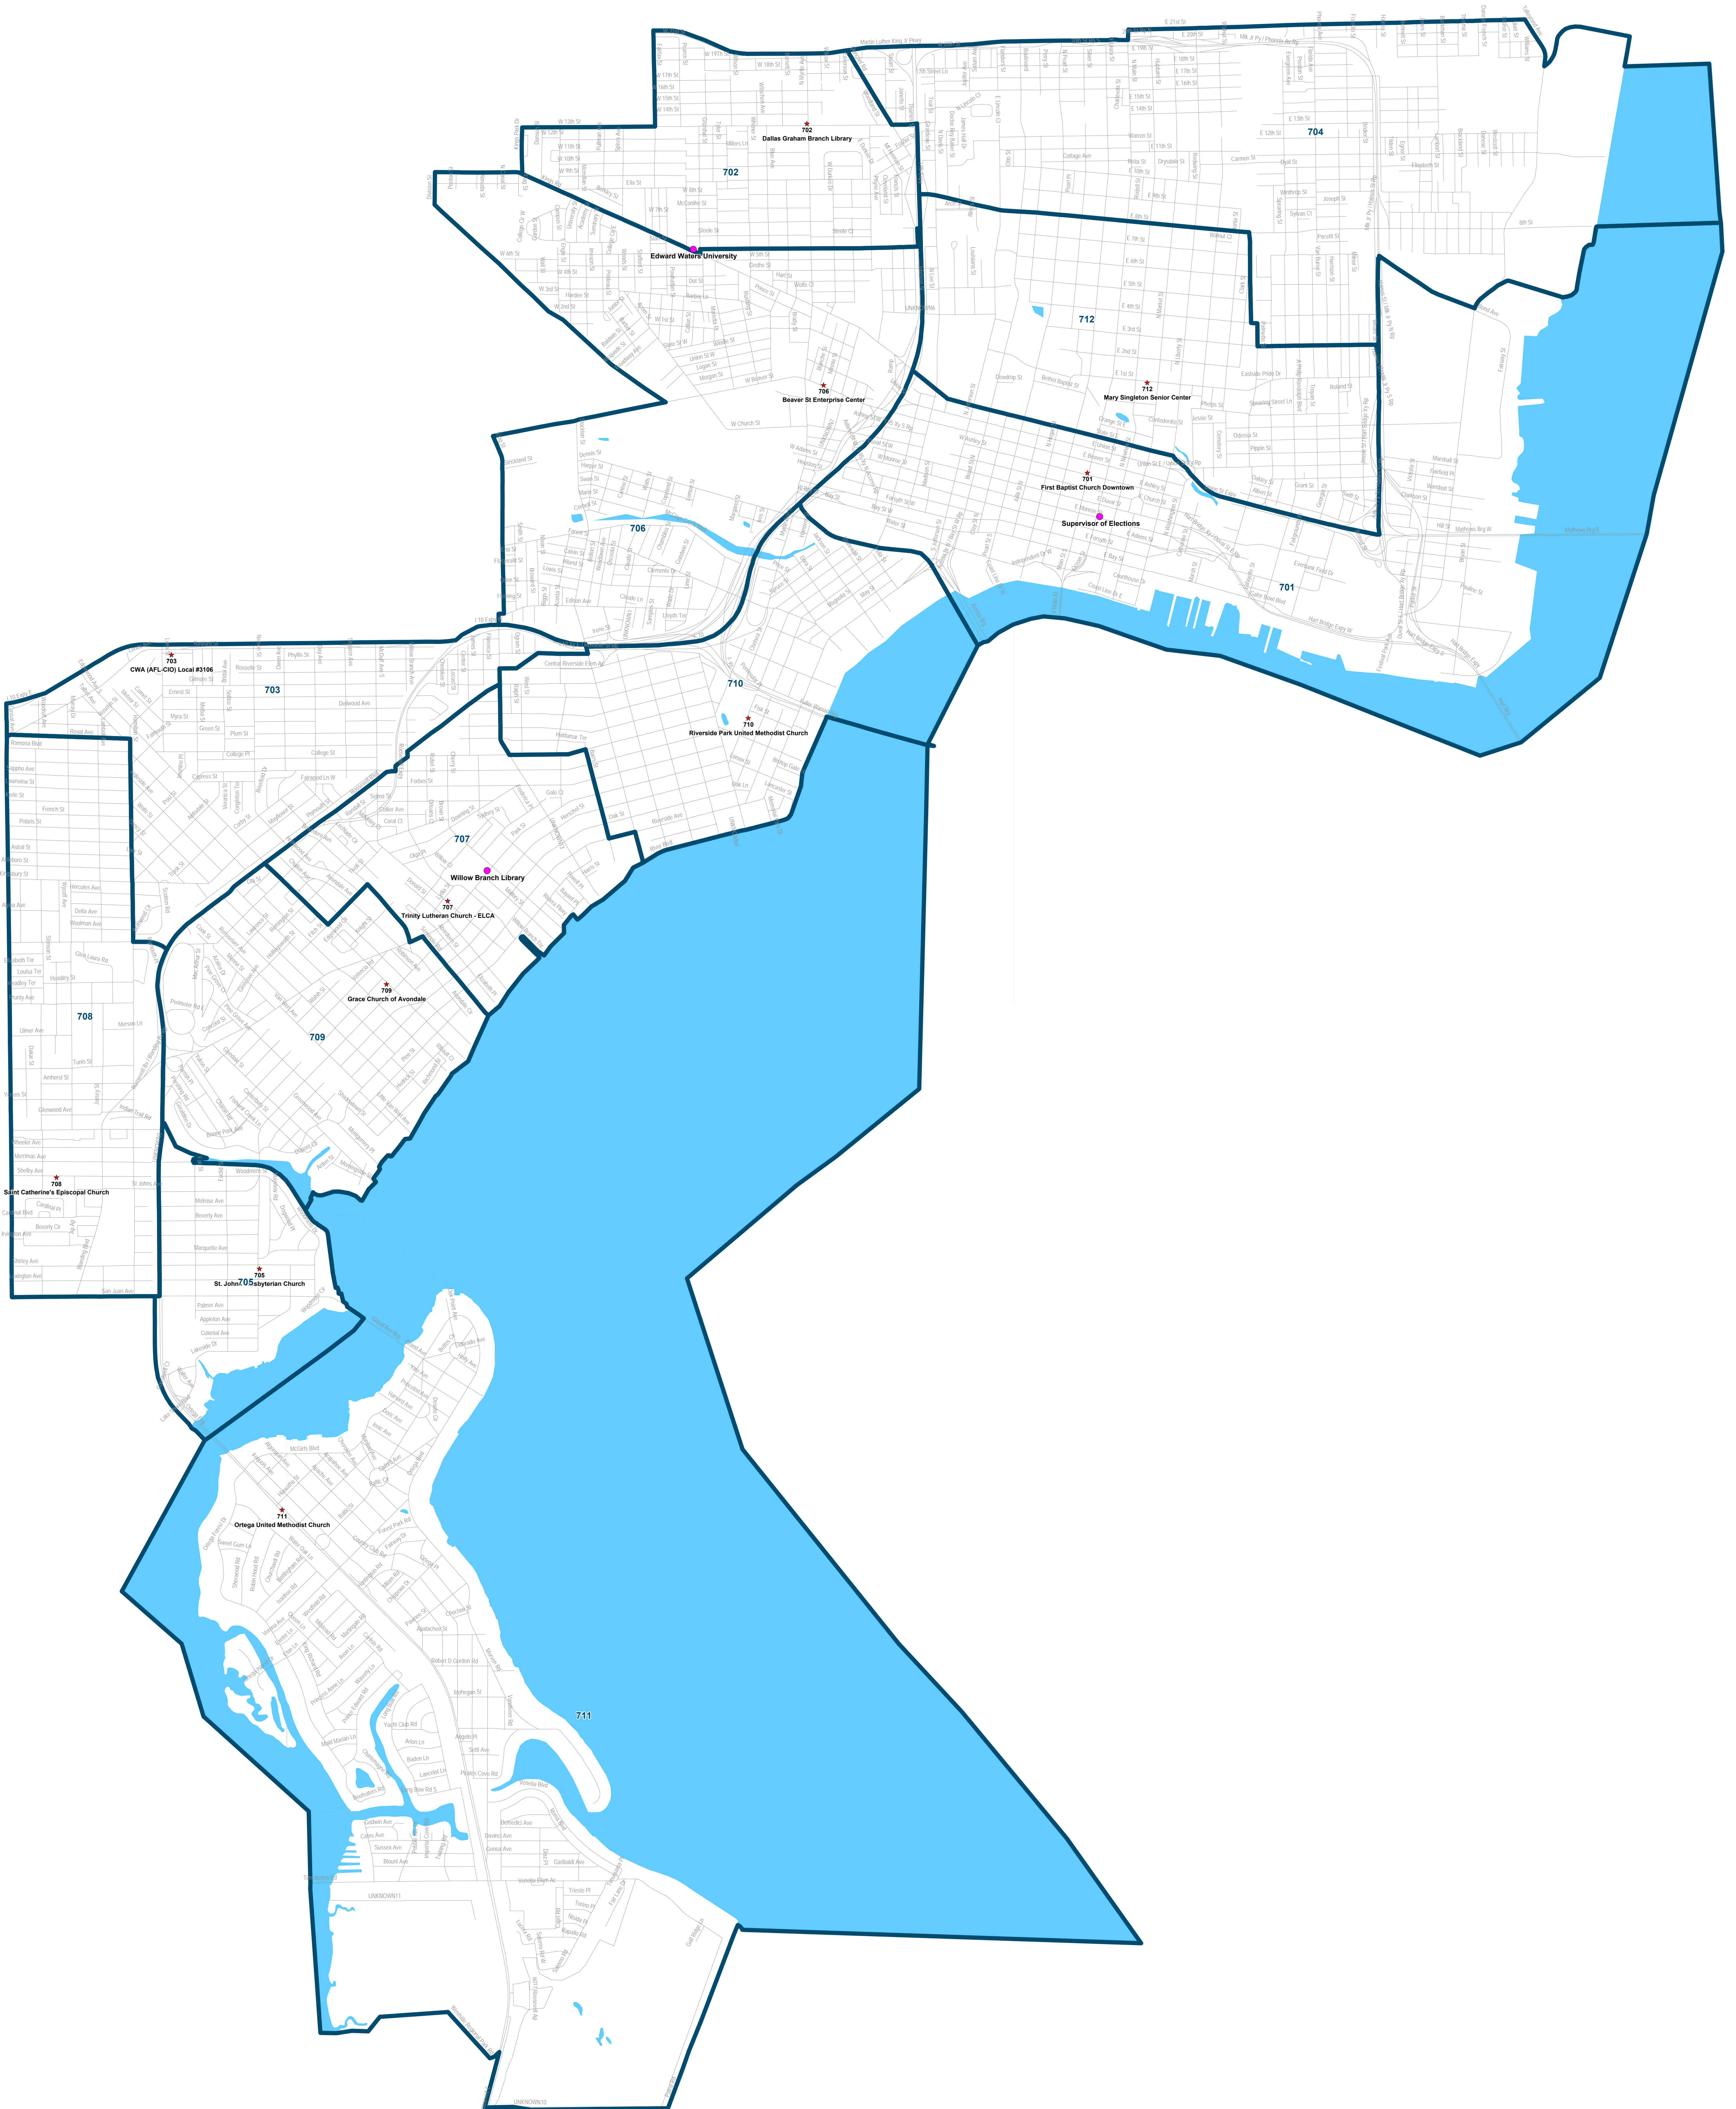

Duval County Supervisor of Elections City Council District 7