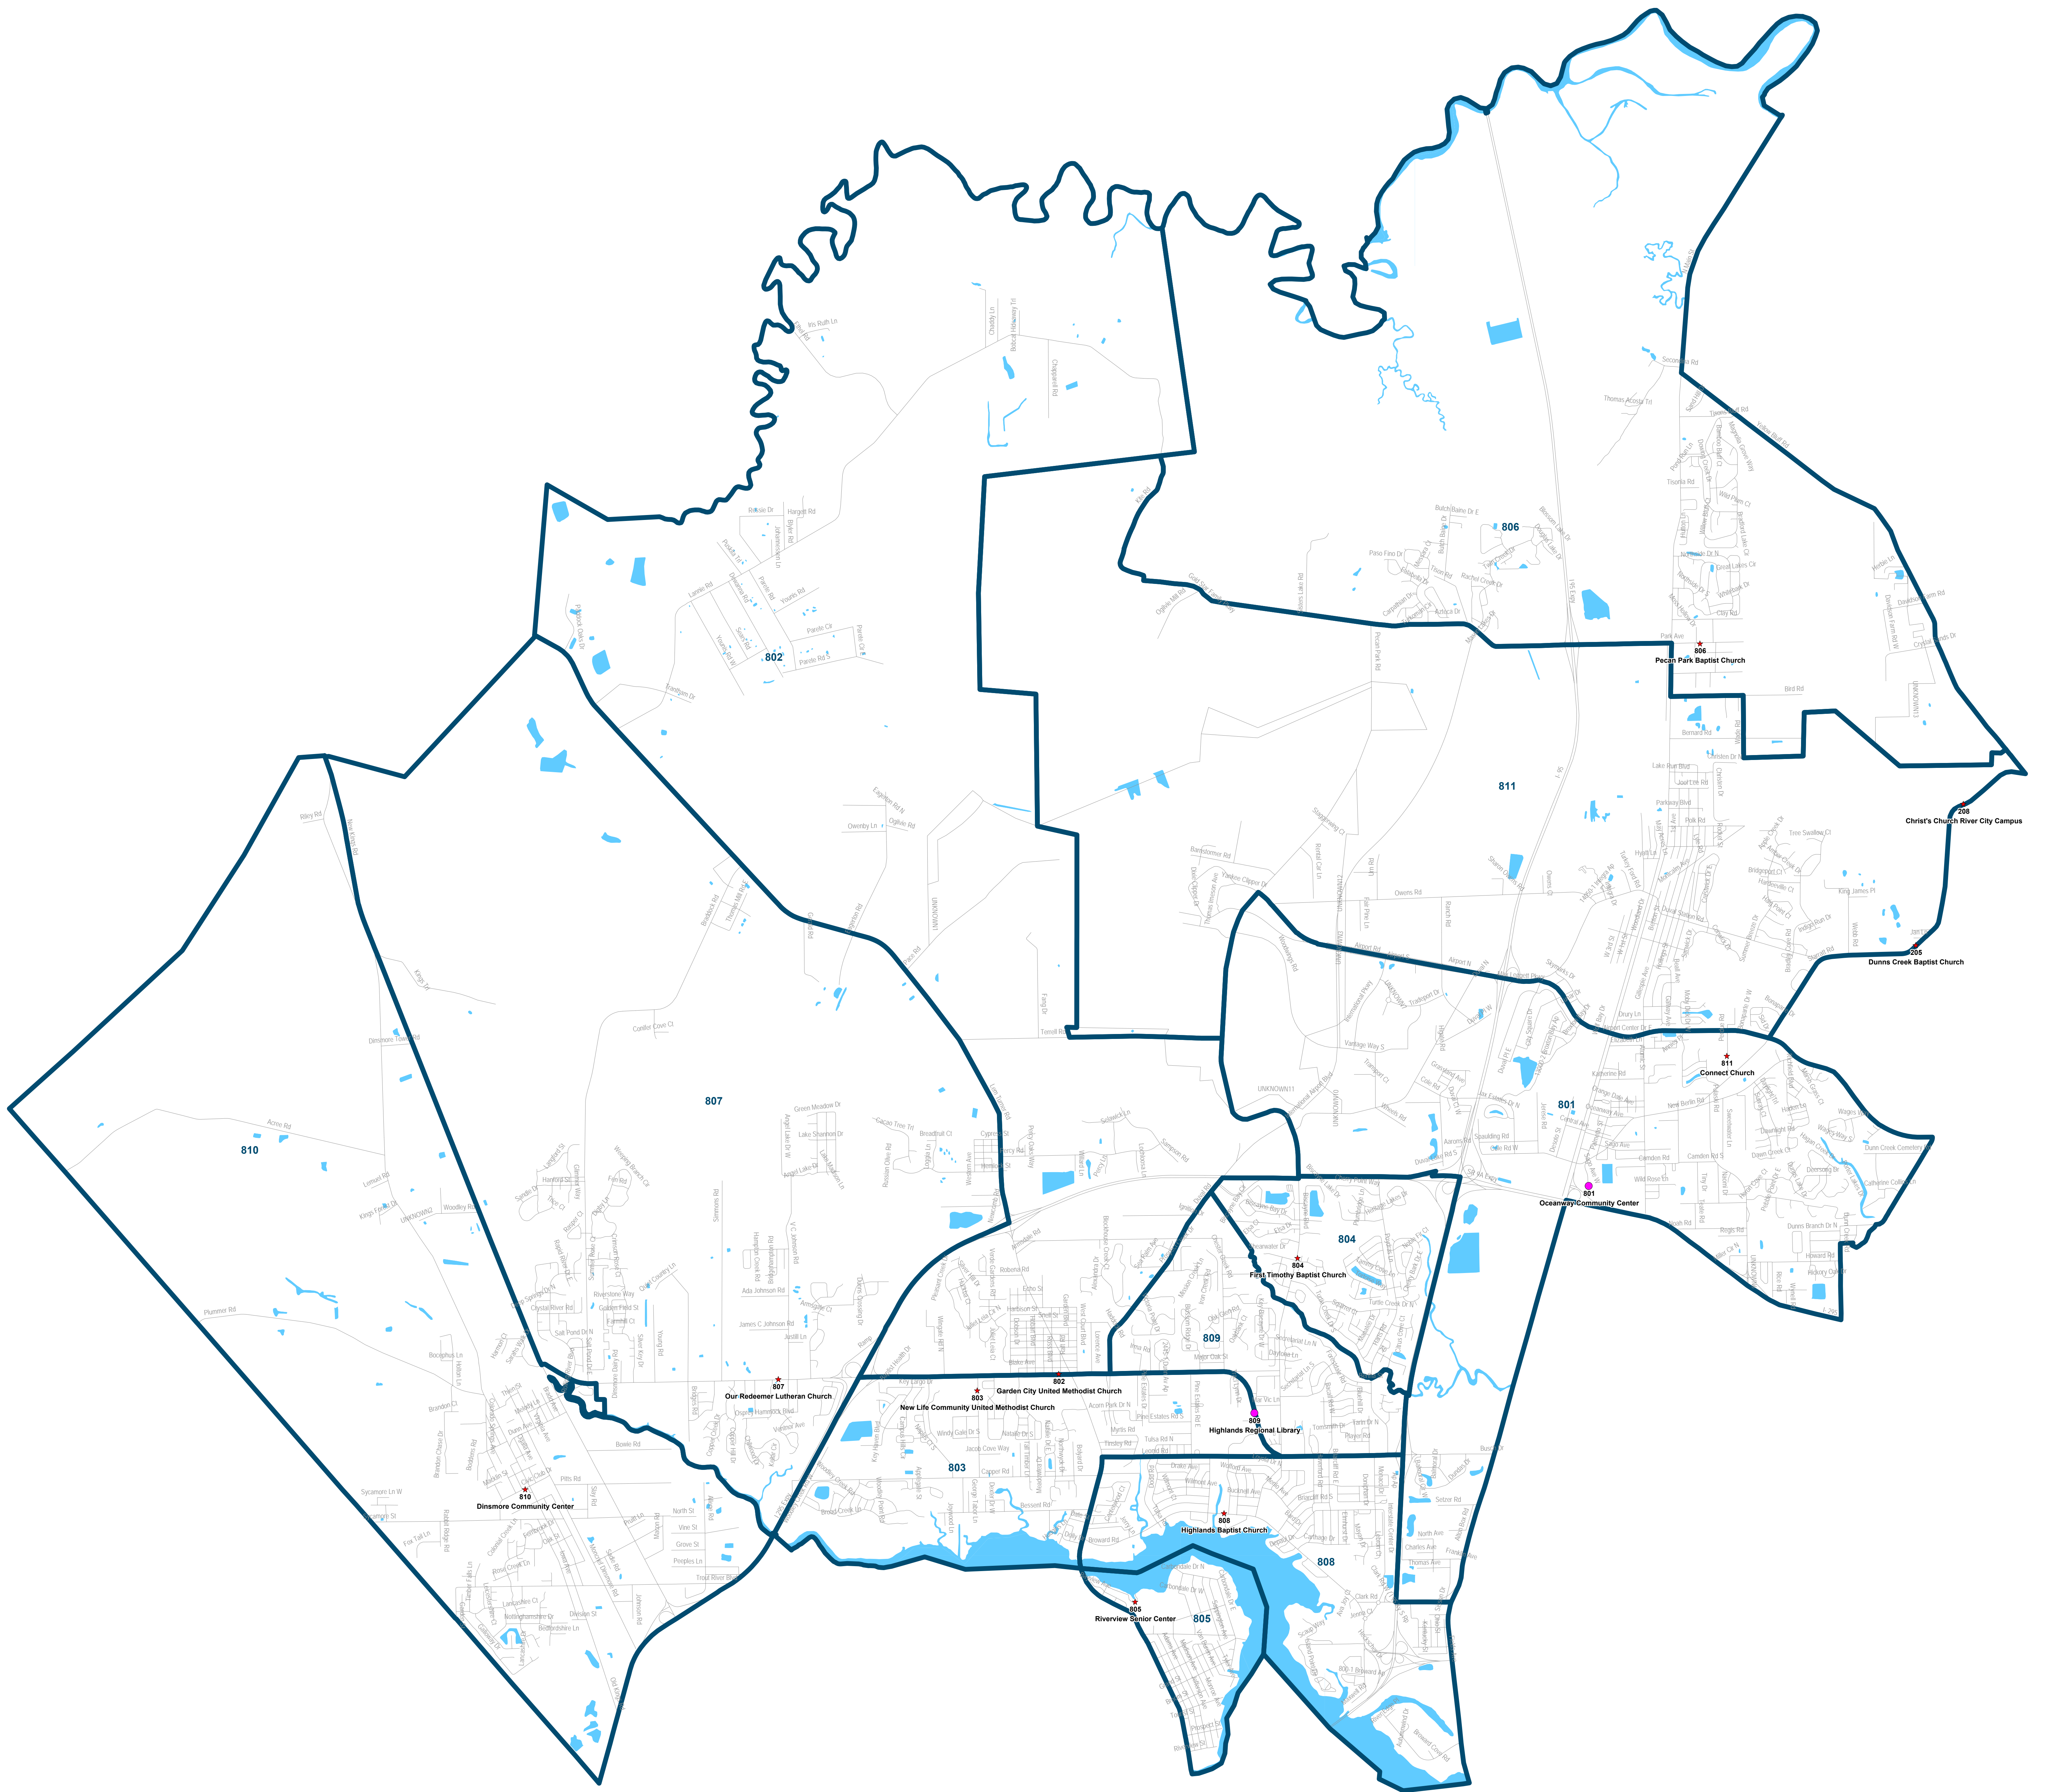

Duval County Supervisor of Elections

City Council District 8