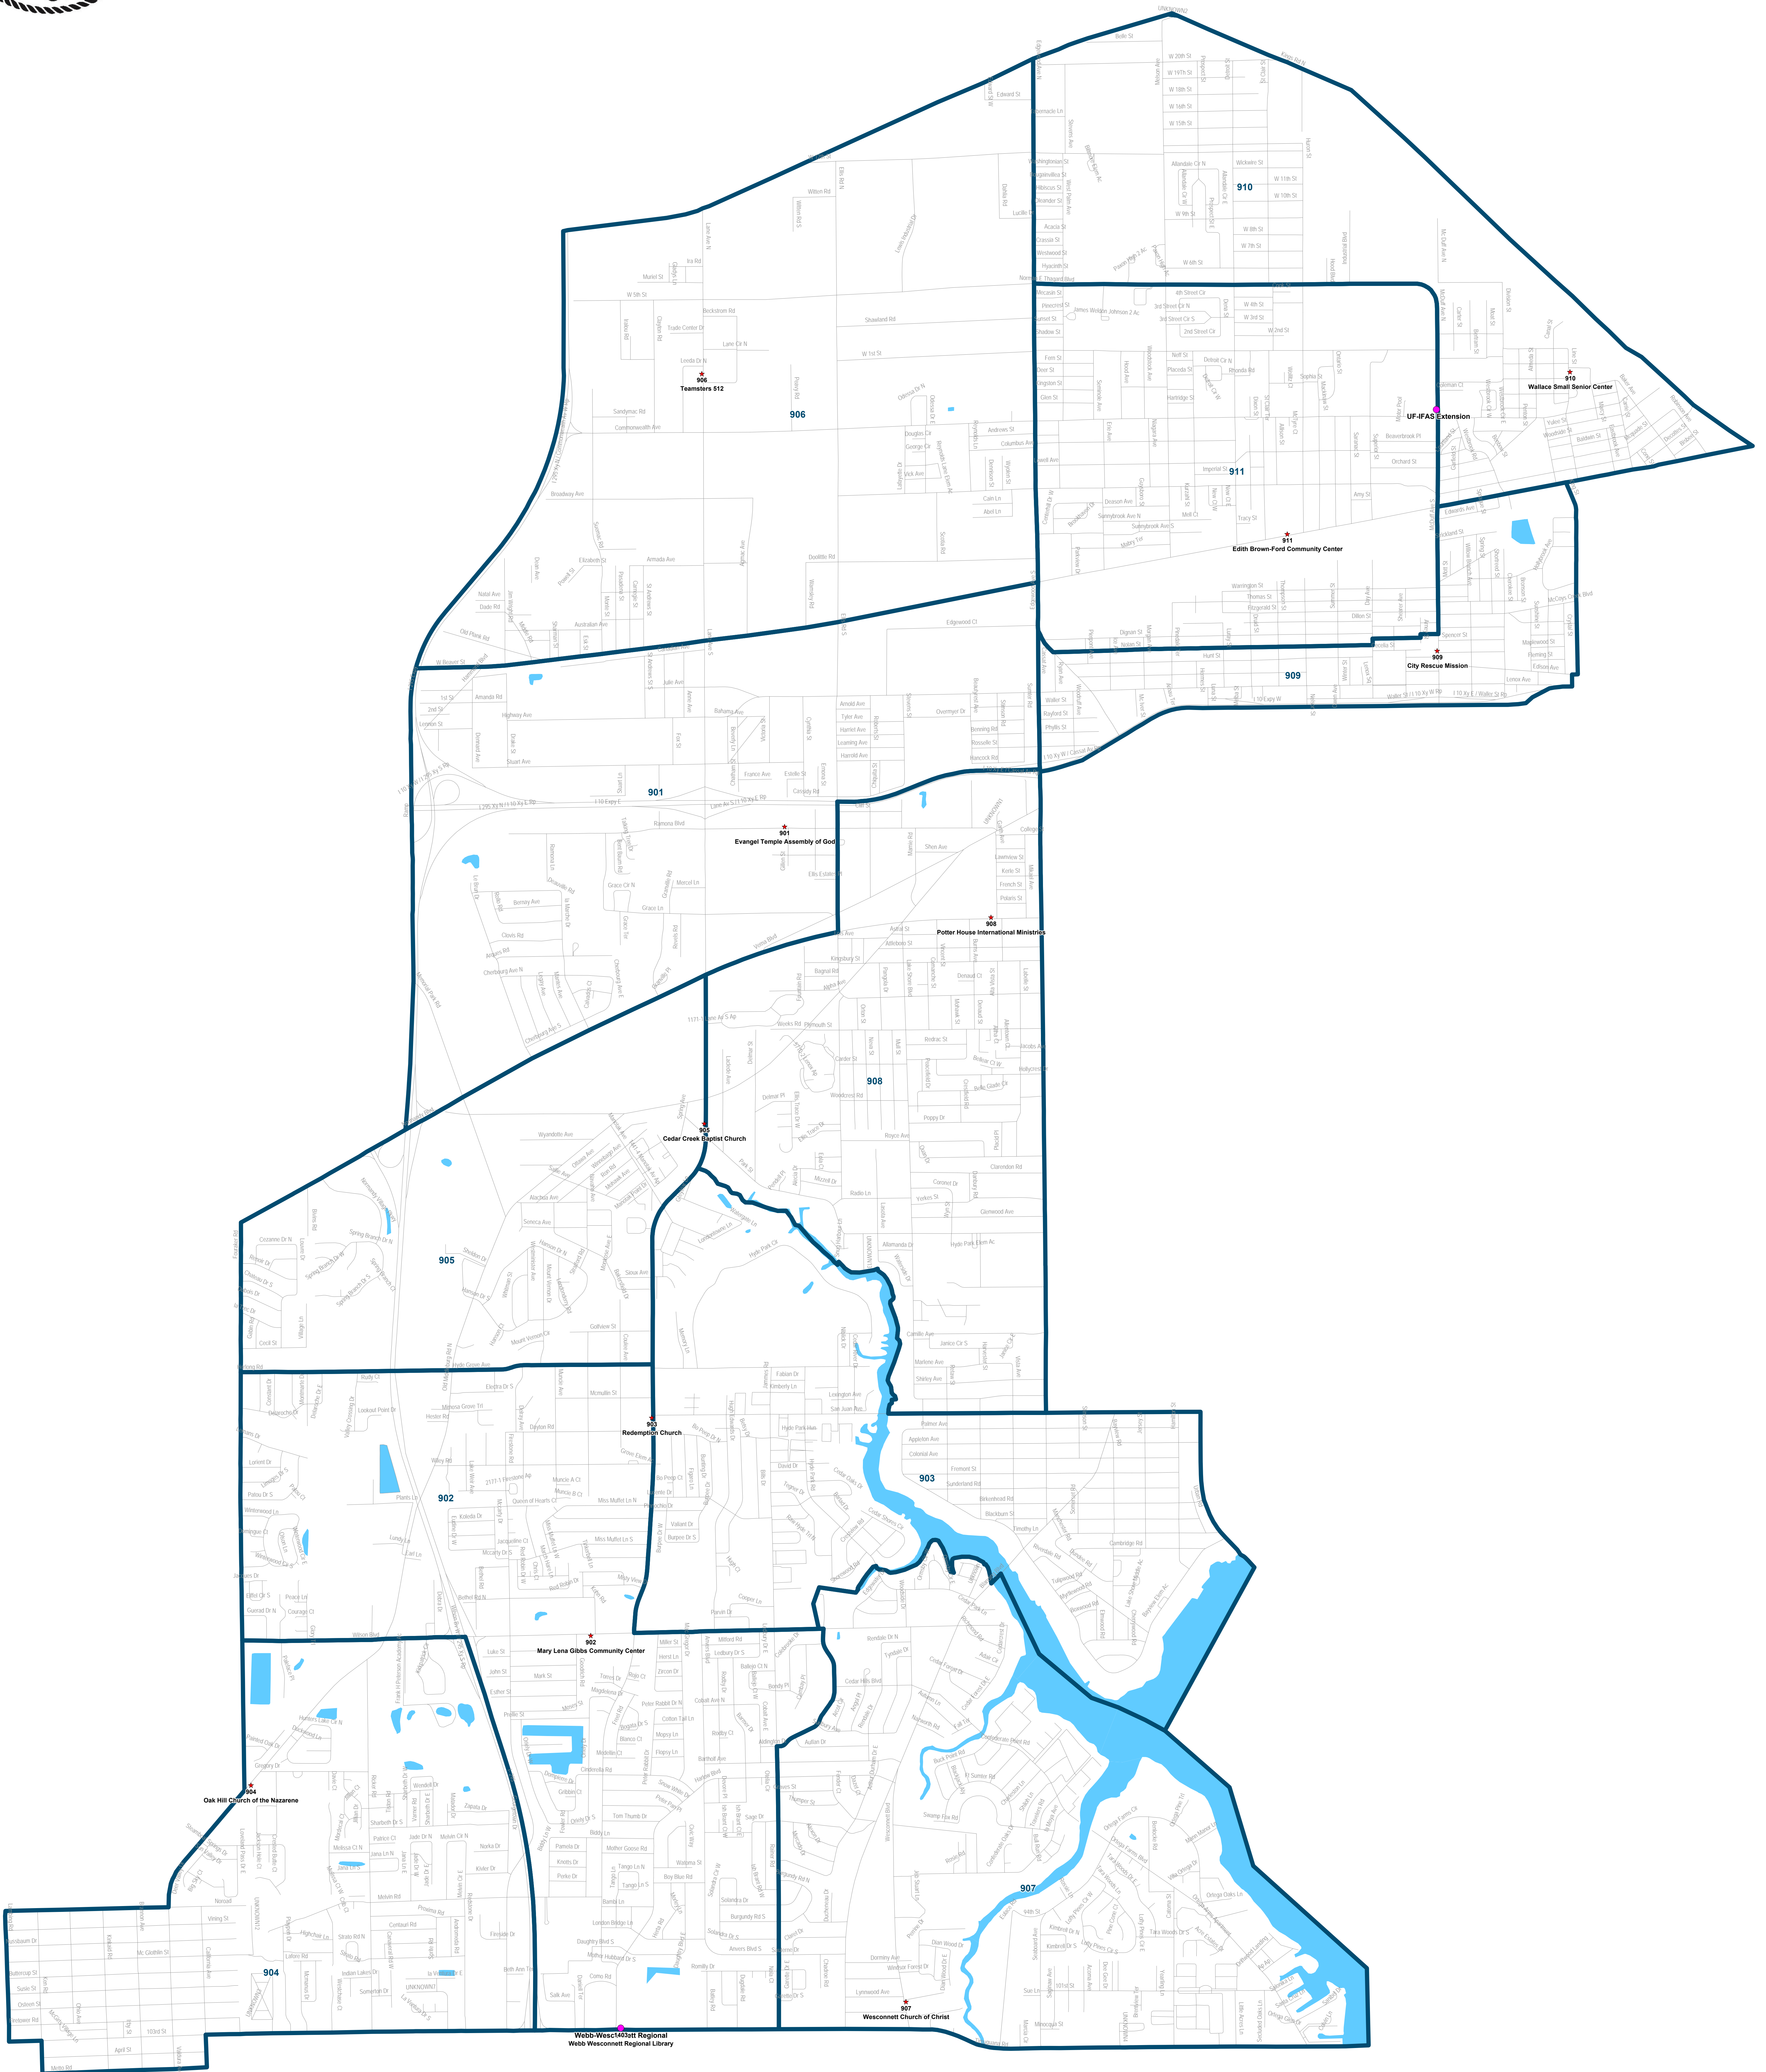

Duval County Supervisor of Elections

City Council District 9