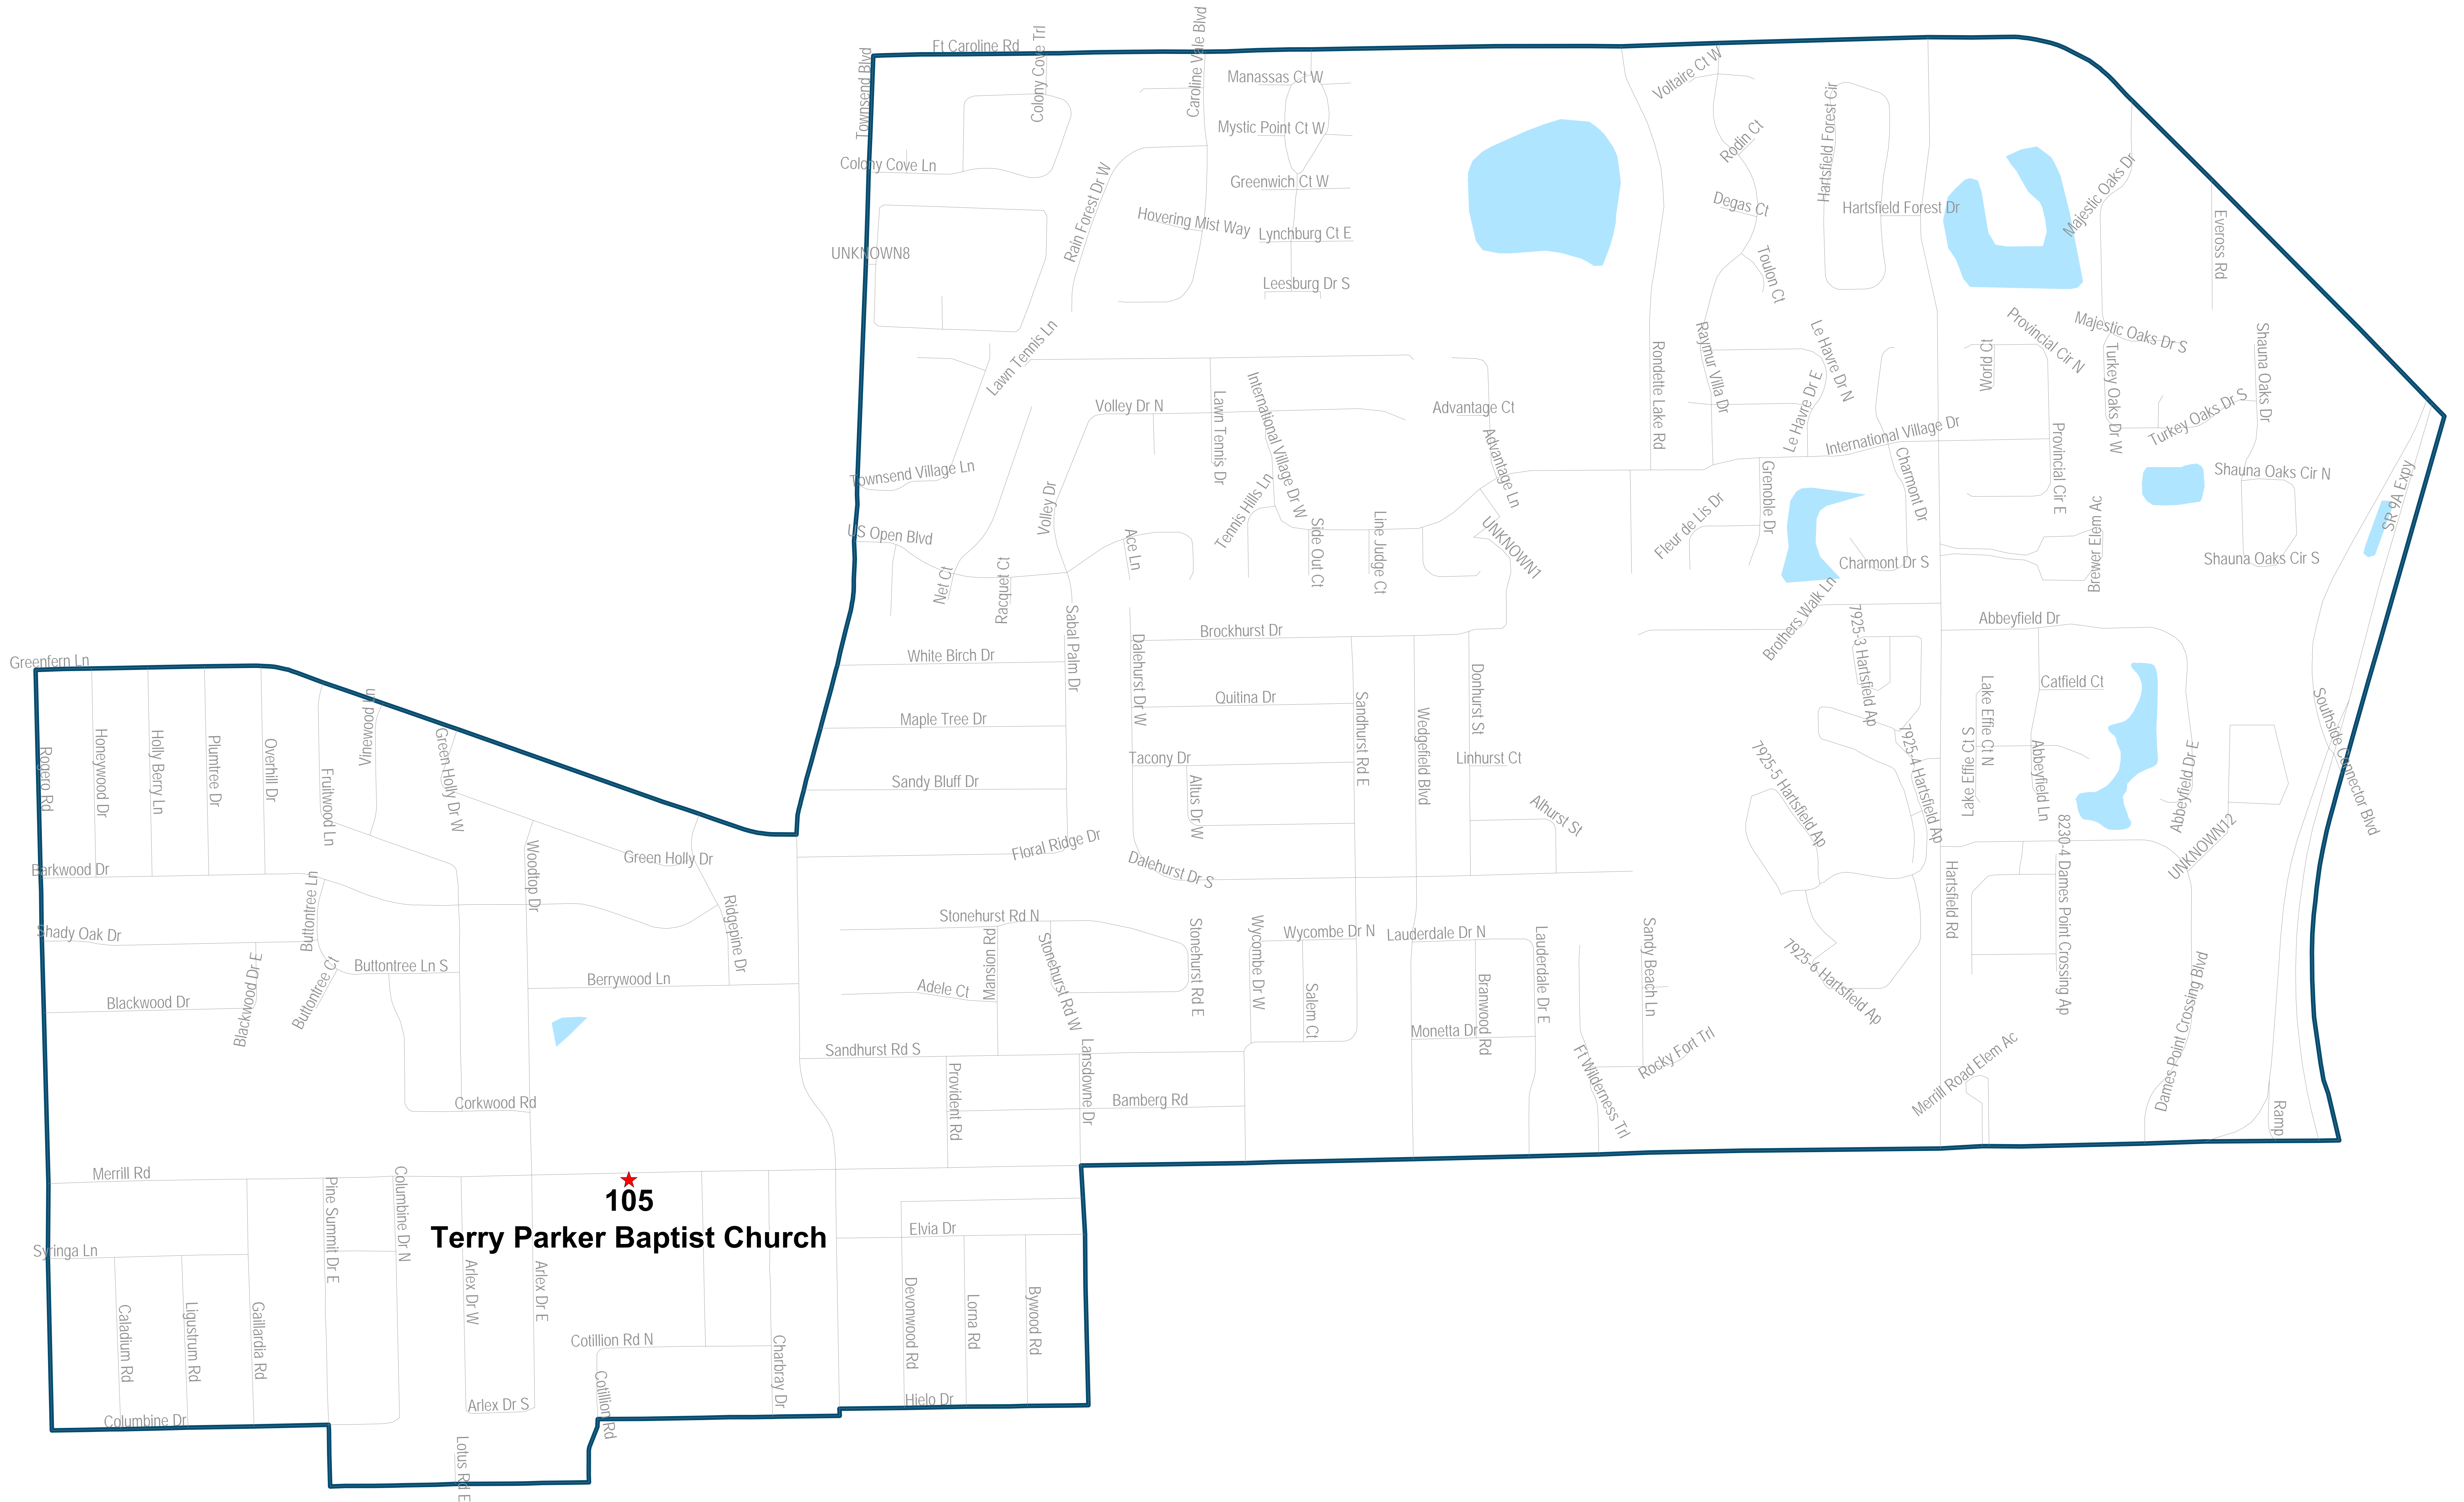

Duval County Supervisor of Elections Precinct 105

Terry Parker Baptist Church
7024 Merrill Rd
Jacksonville, FL 32277

105
Terry Parker Baptist Church