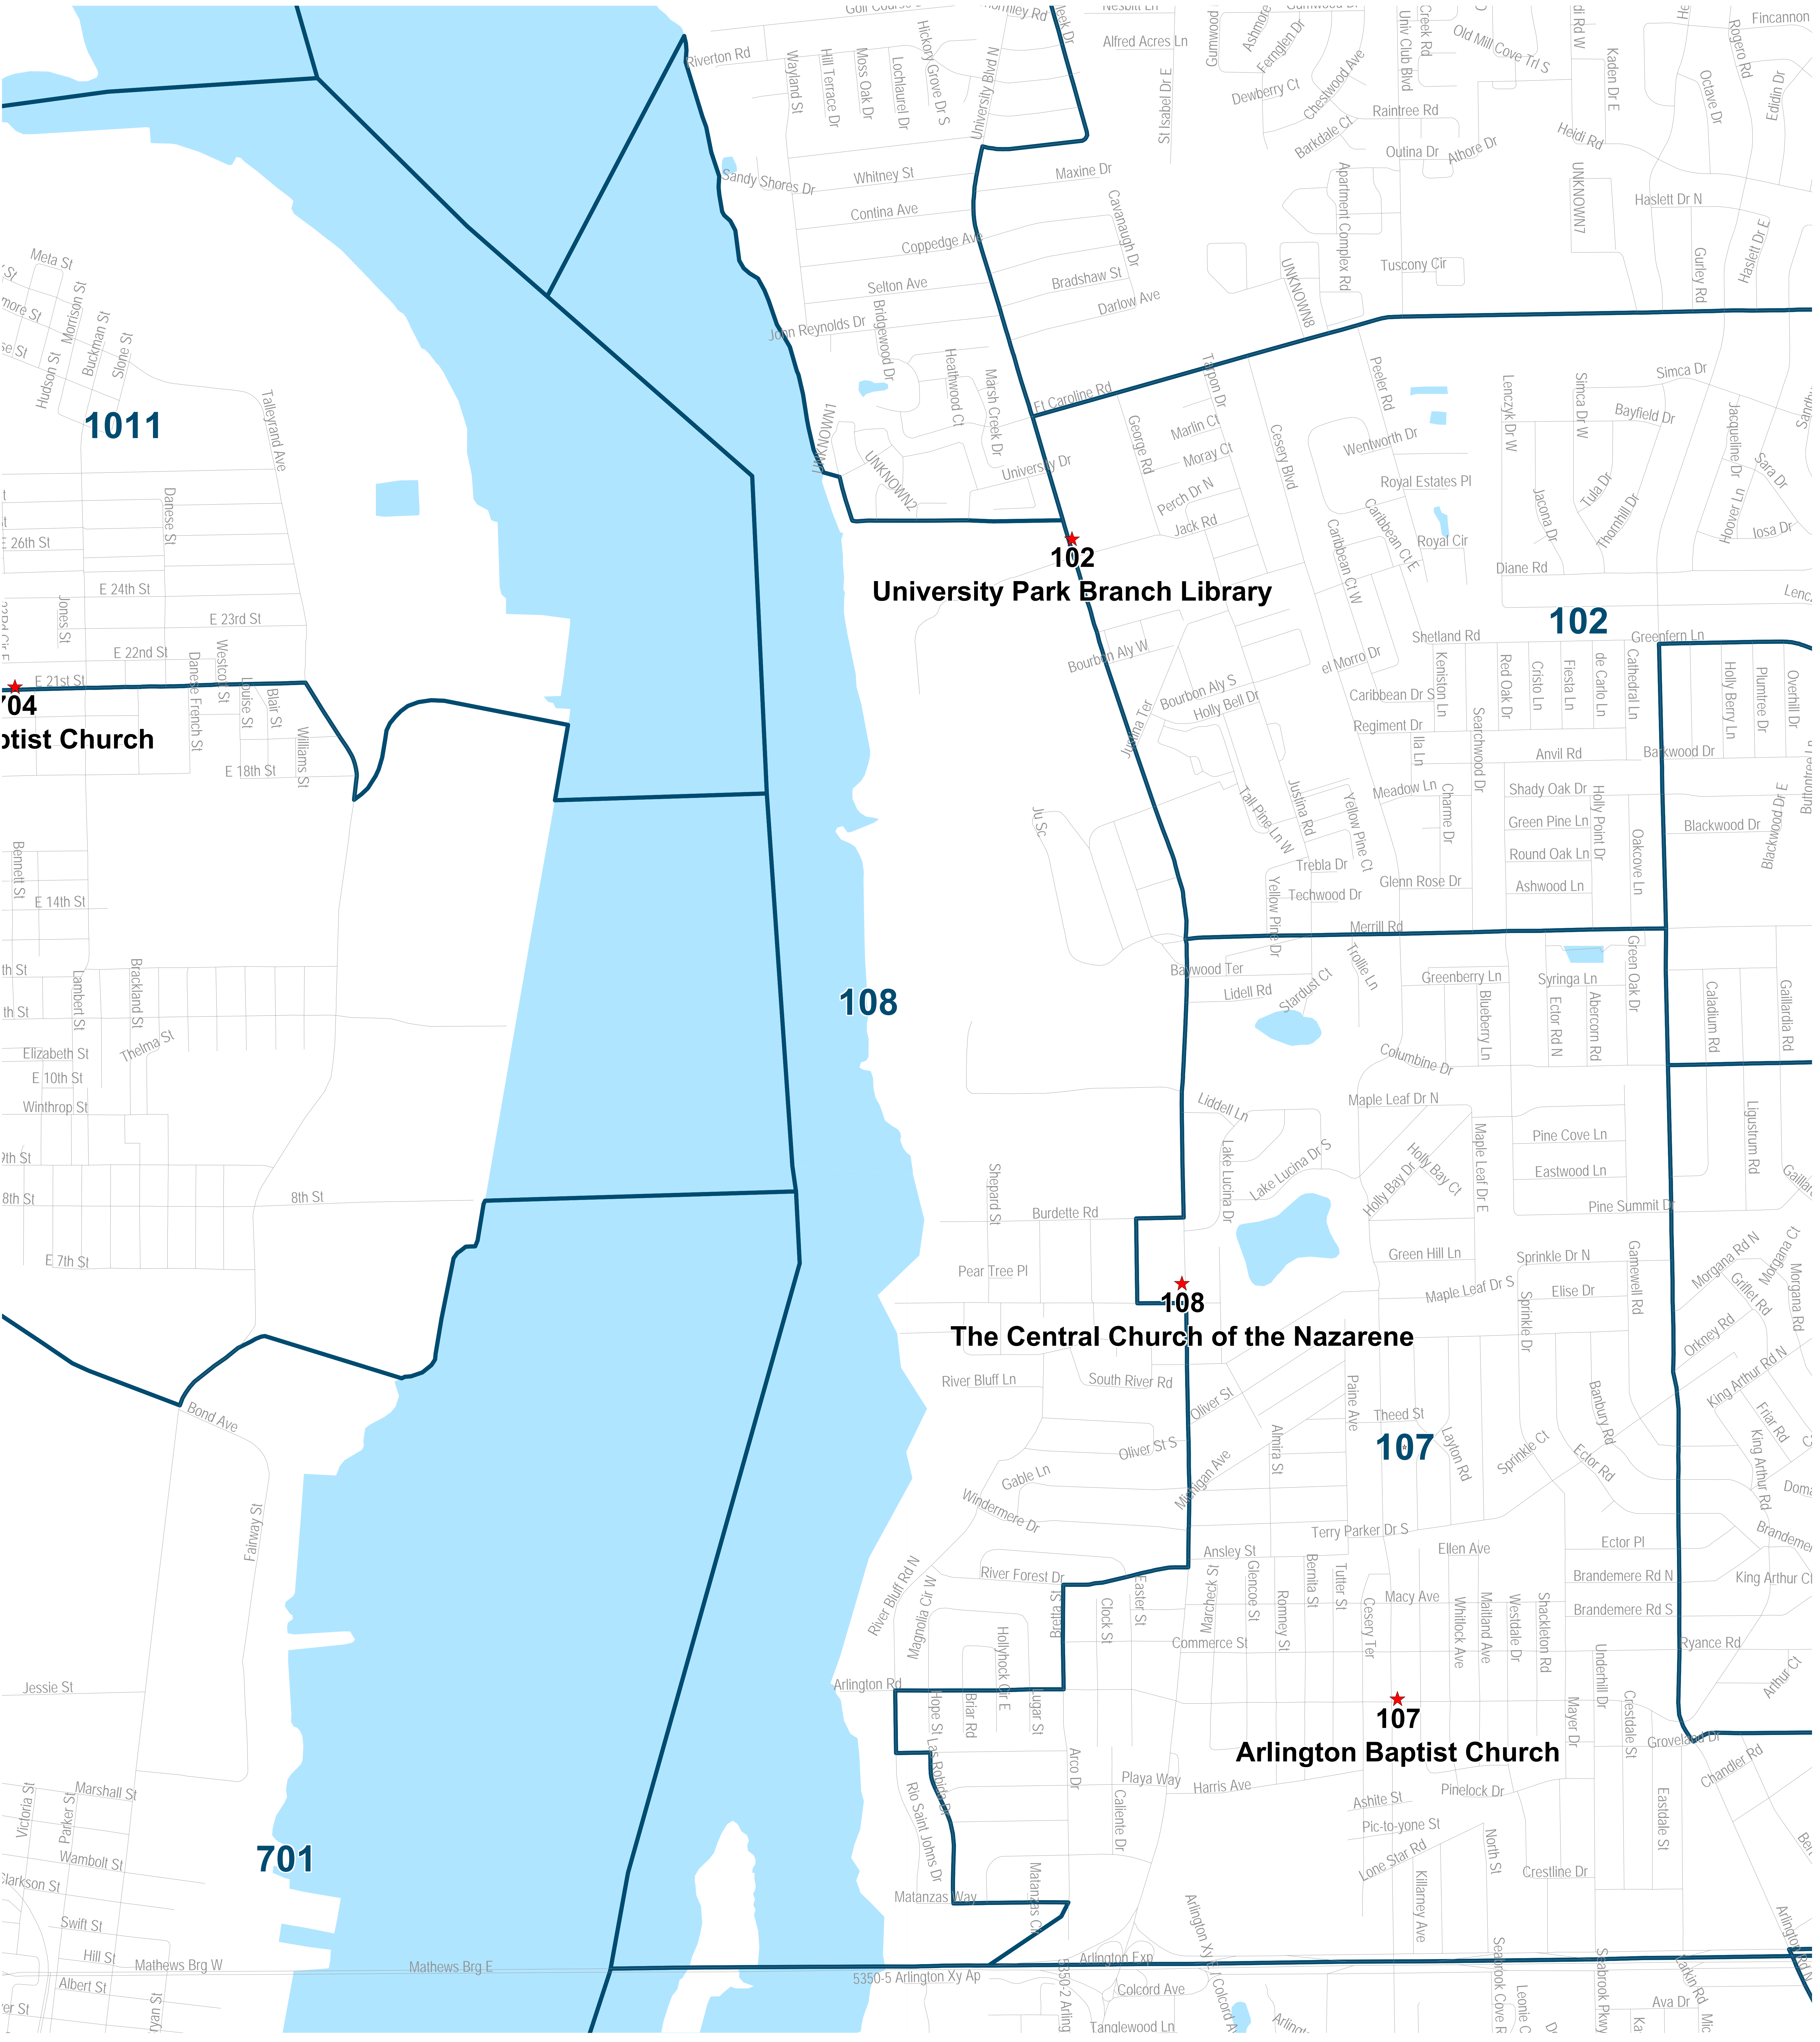

Duval County Supervisor of Elections Precinct 108

The Central Church of the Nazarene
2130 University Blvd N
Jacksonville, FL 32211