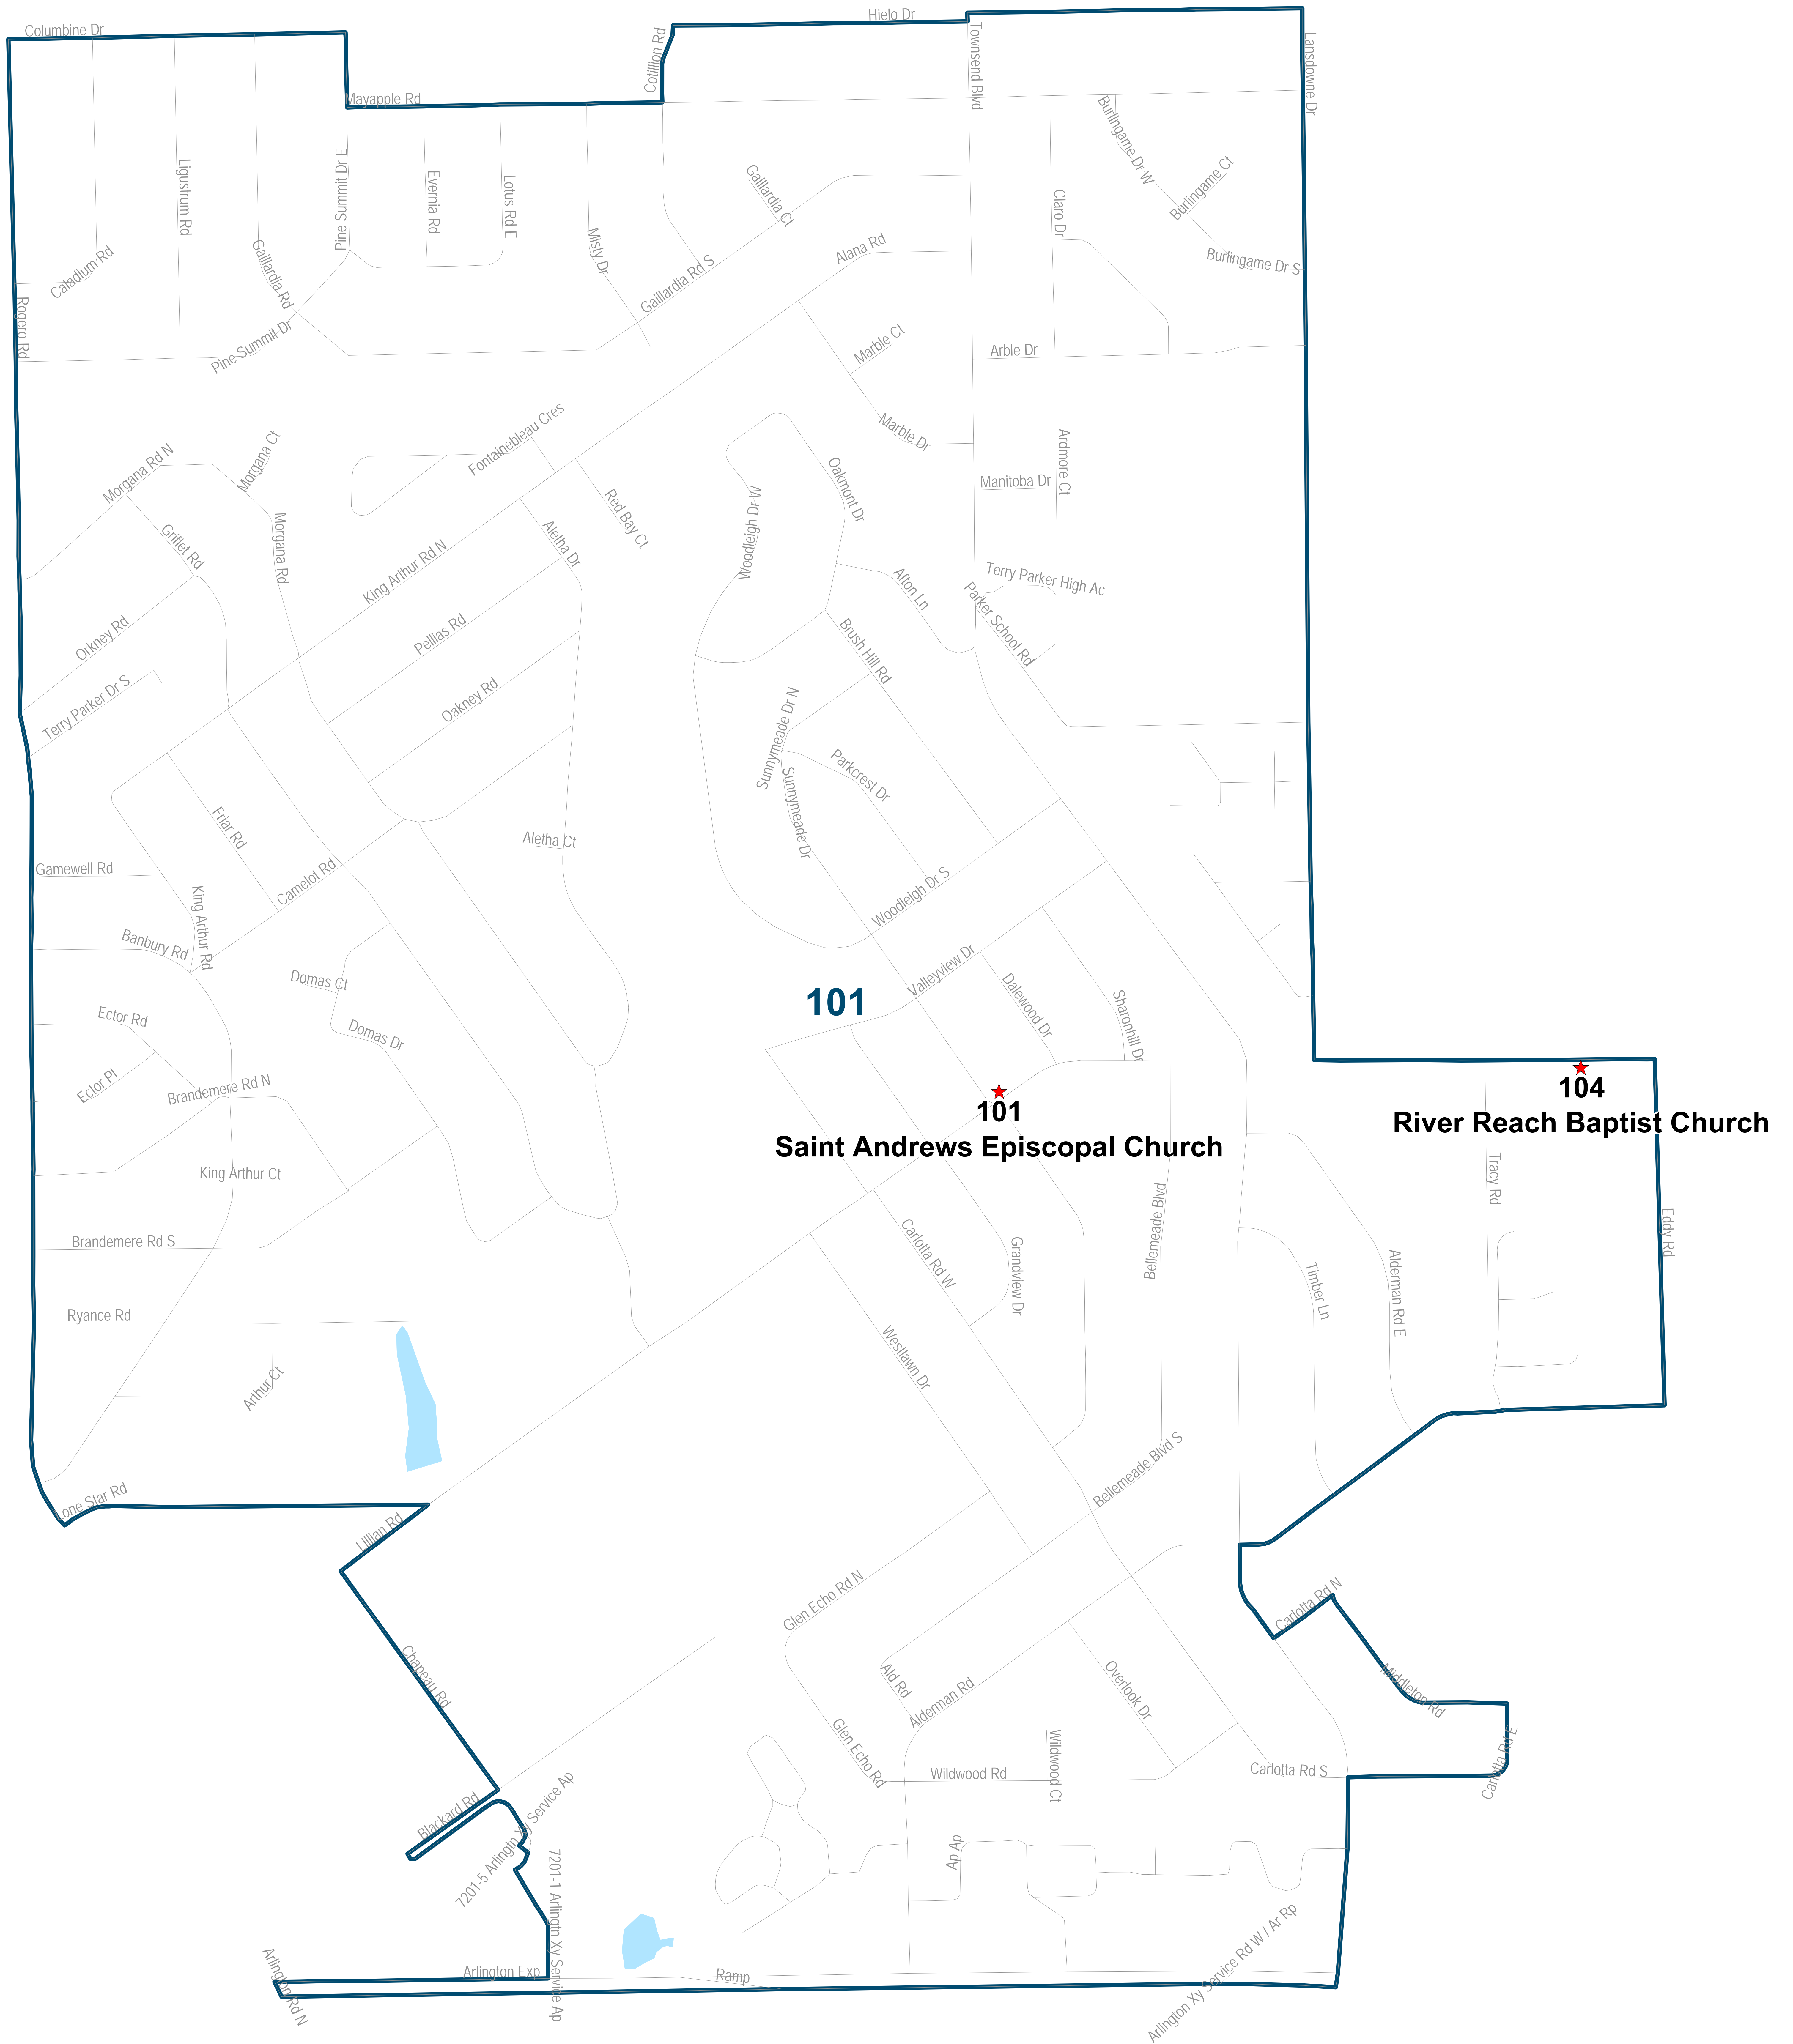

Duval County Supervisor of Elections Precinct 101

Saint Andrews Episcopal Church
7801 Lone Star Rd
Jacksonville, FL 32211

101

★
101

Saint Andrews Episcopal Church

104

★

River Reach Baptist Church