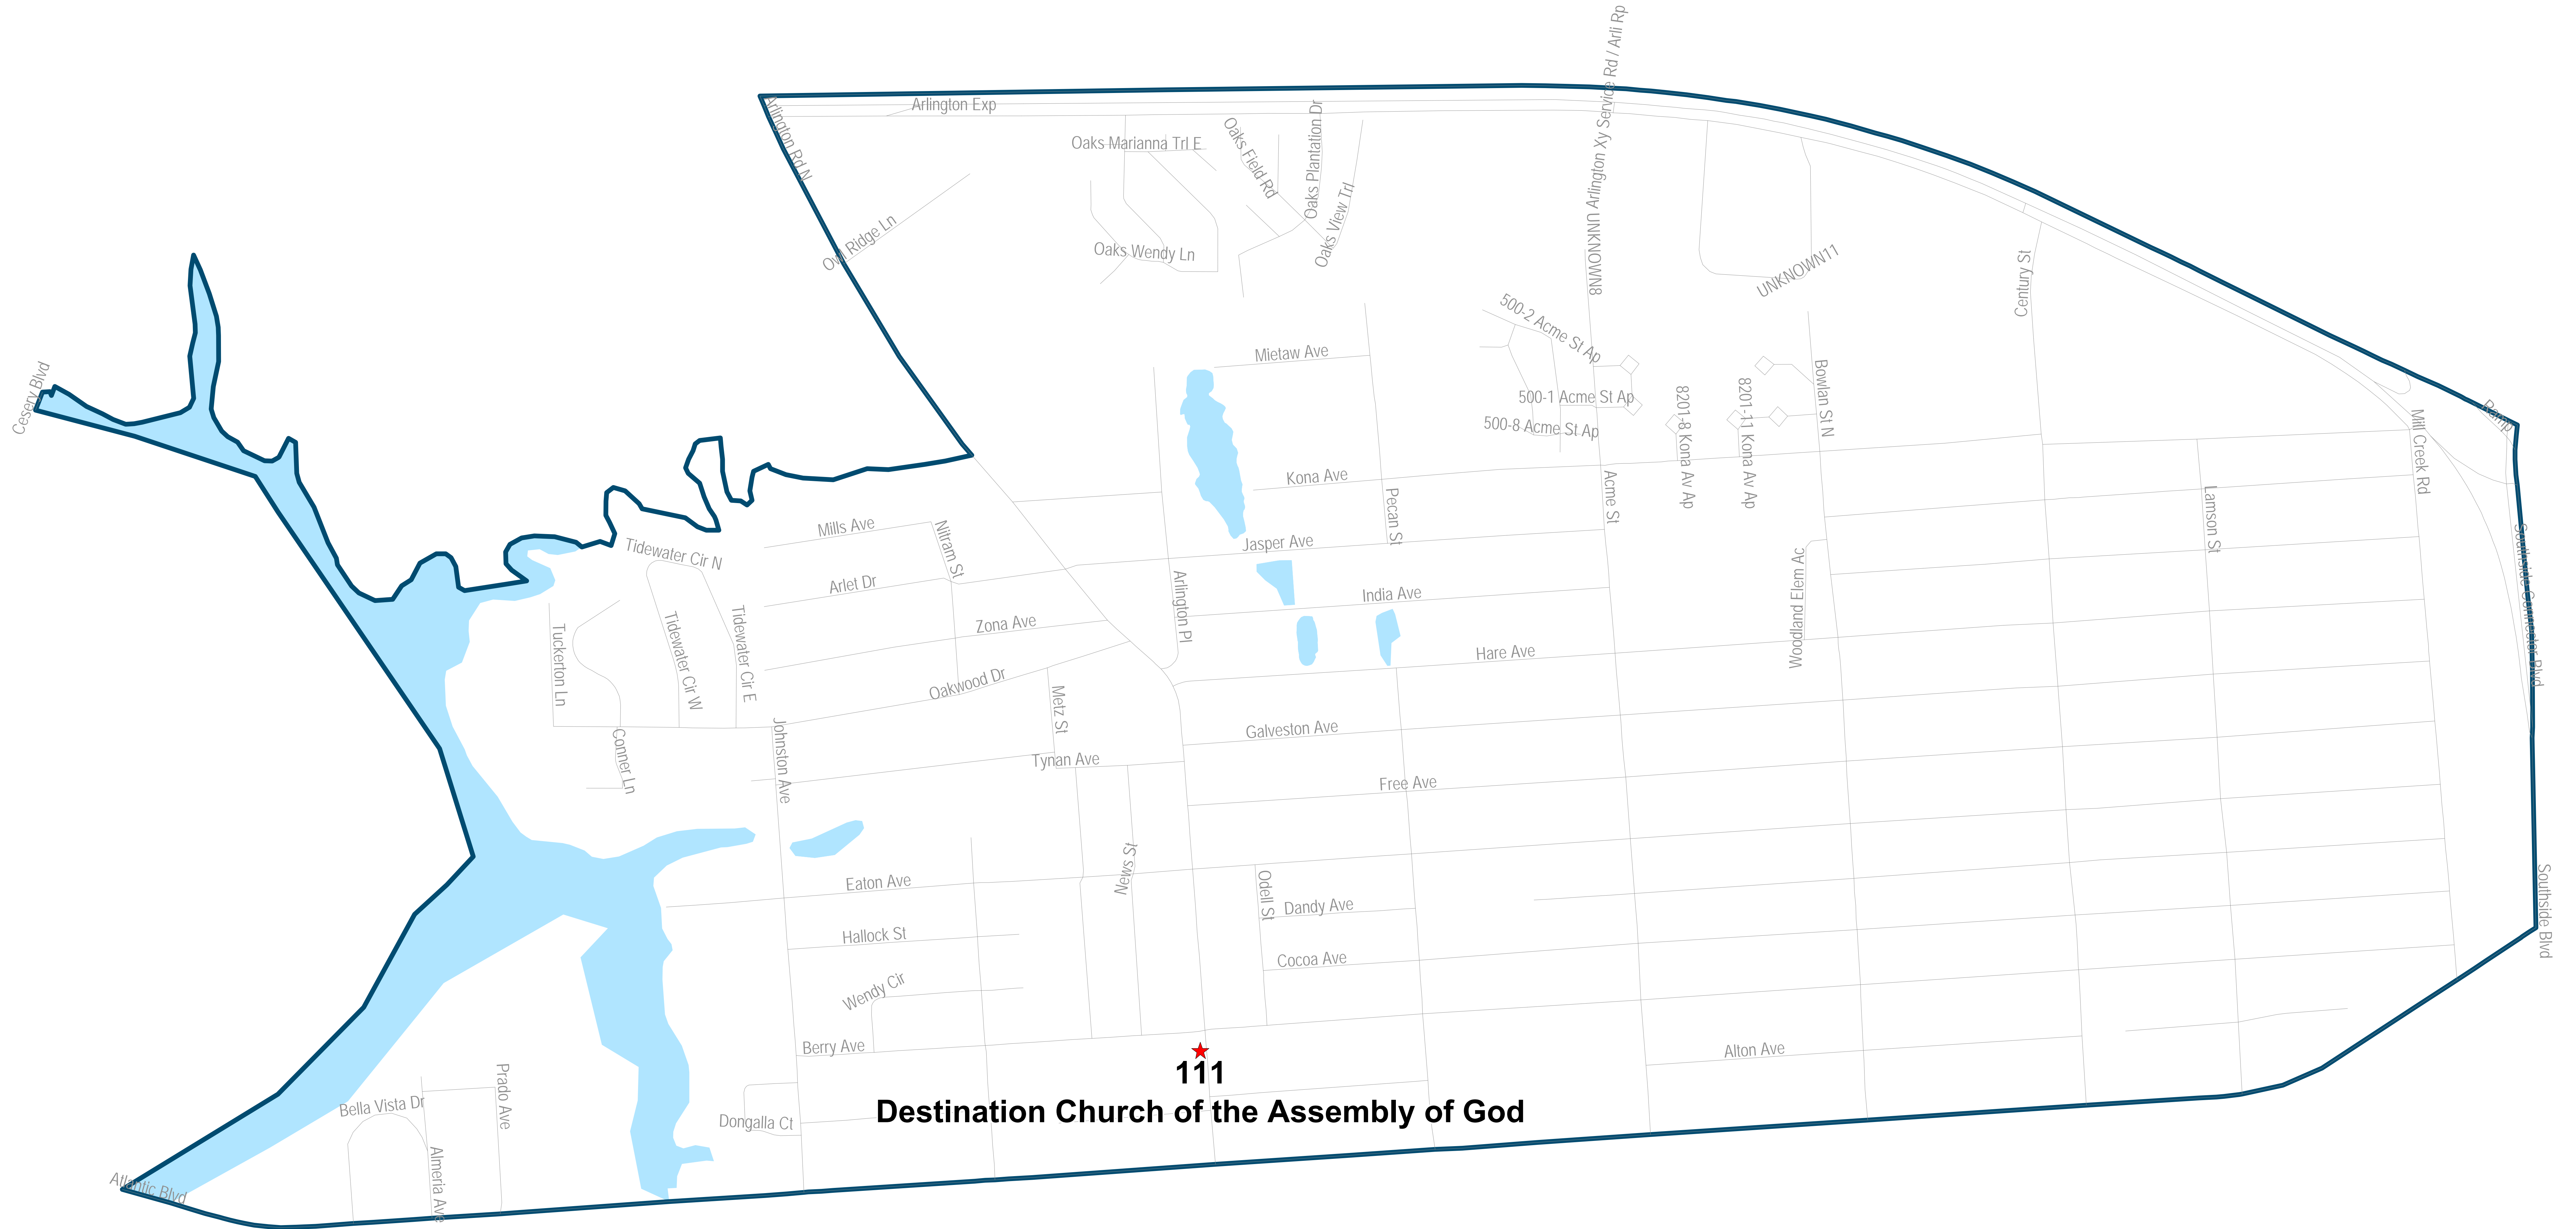

Duval County Supervisor of Elections Precinct 111

Destination Church of the Assembly of God
88 Arlington Rd N
Jacksonville, FL 32211

111
Destination Church of the Assembly of God