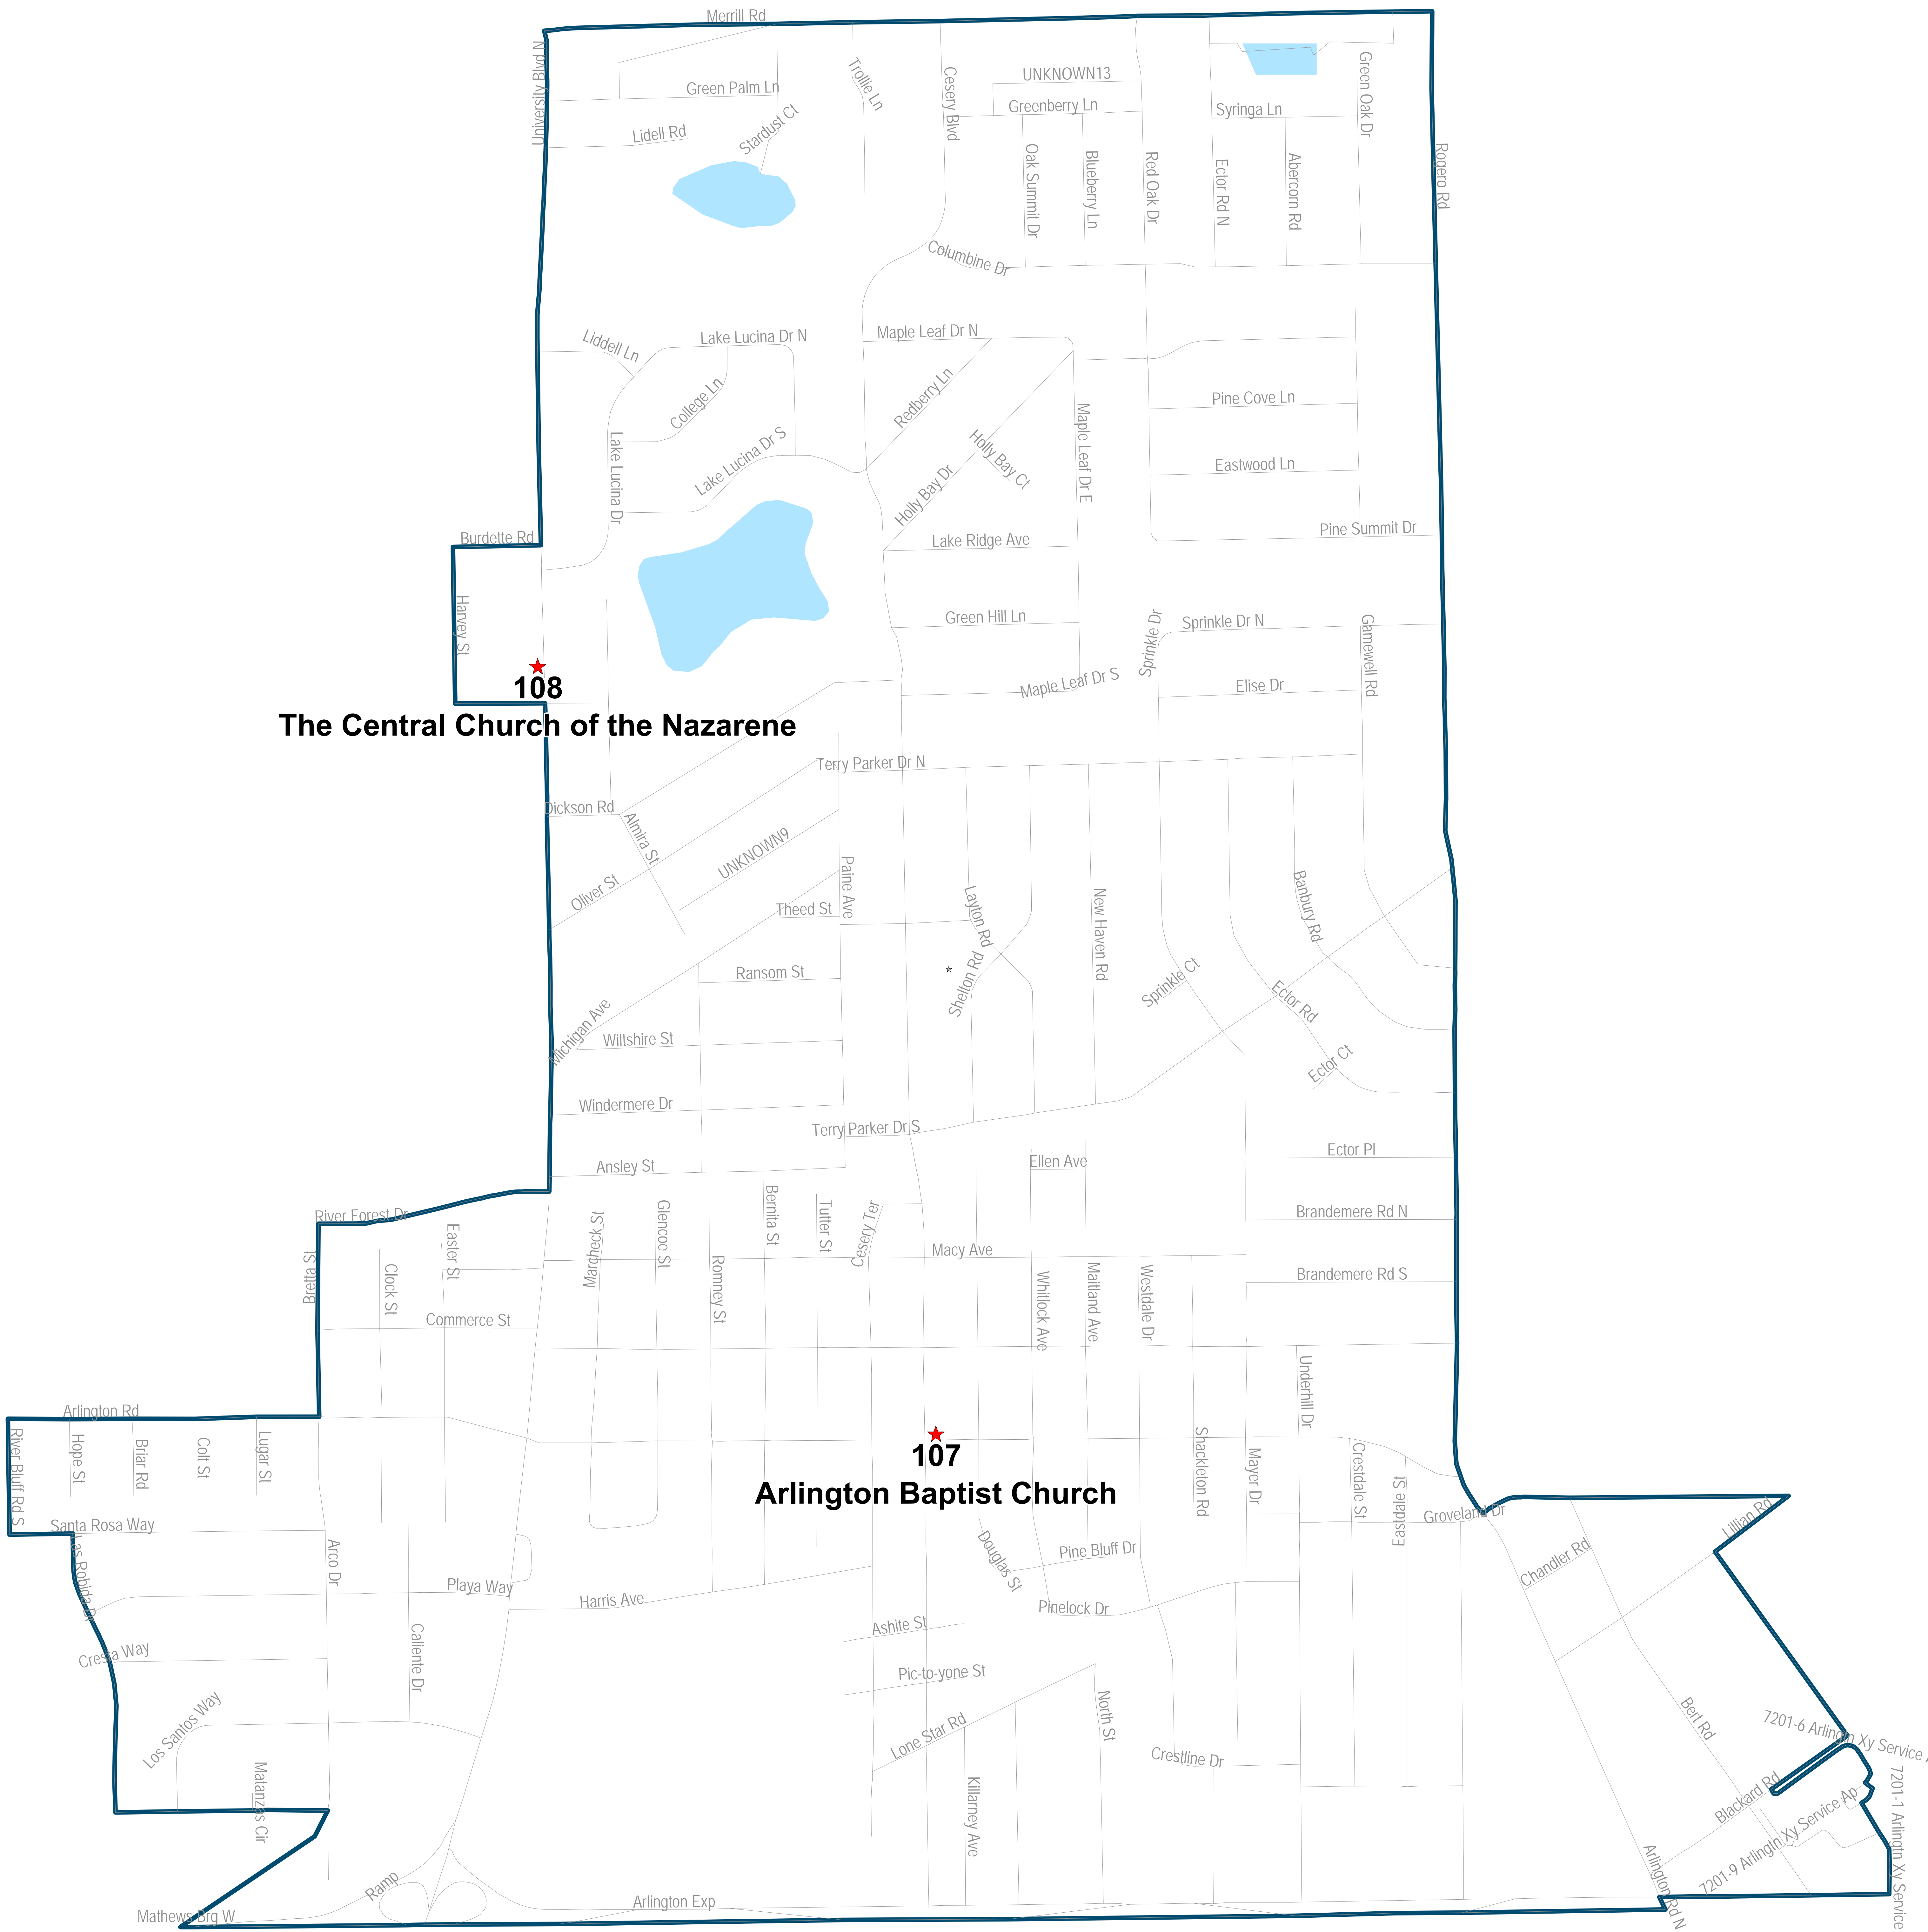

Duval County Supervisor of Elections Precinct 107

Arlington Baptist Church
6009 Arlington Rd
Jacksonville, FL 32211

108

The Central Church of the Nazarene

107

Arlington Baptist Church