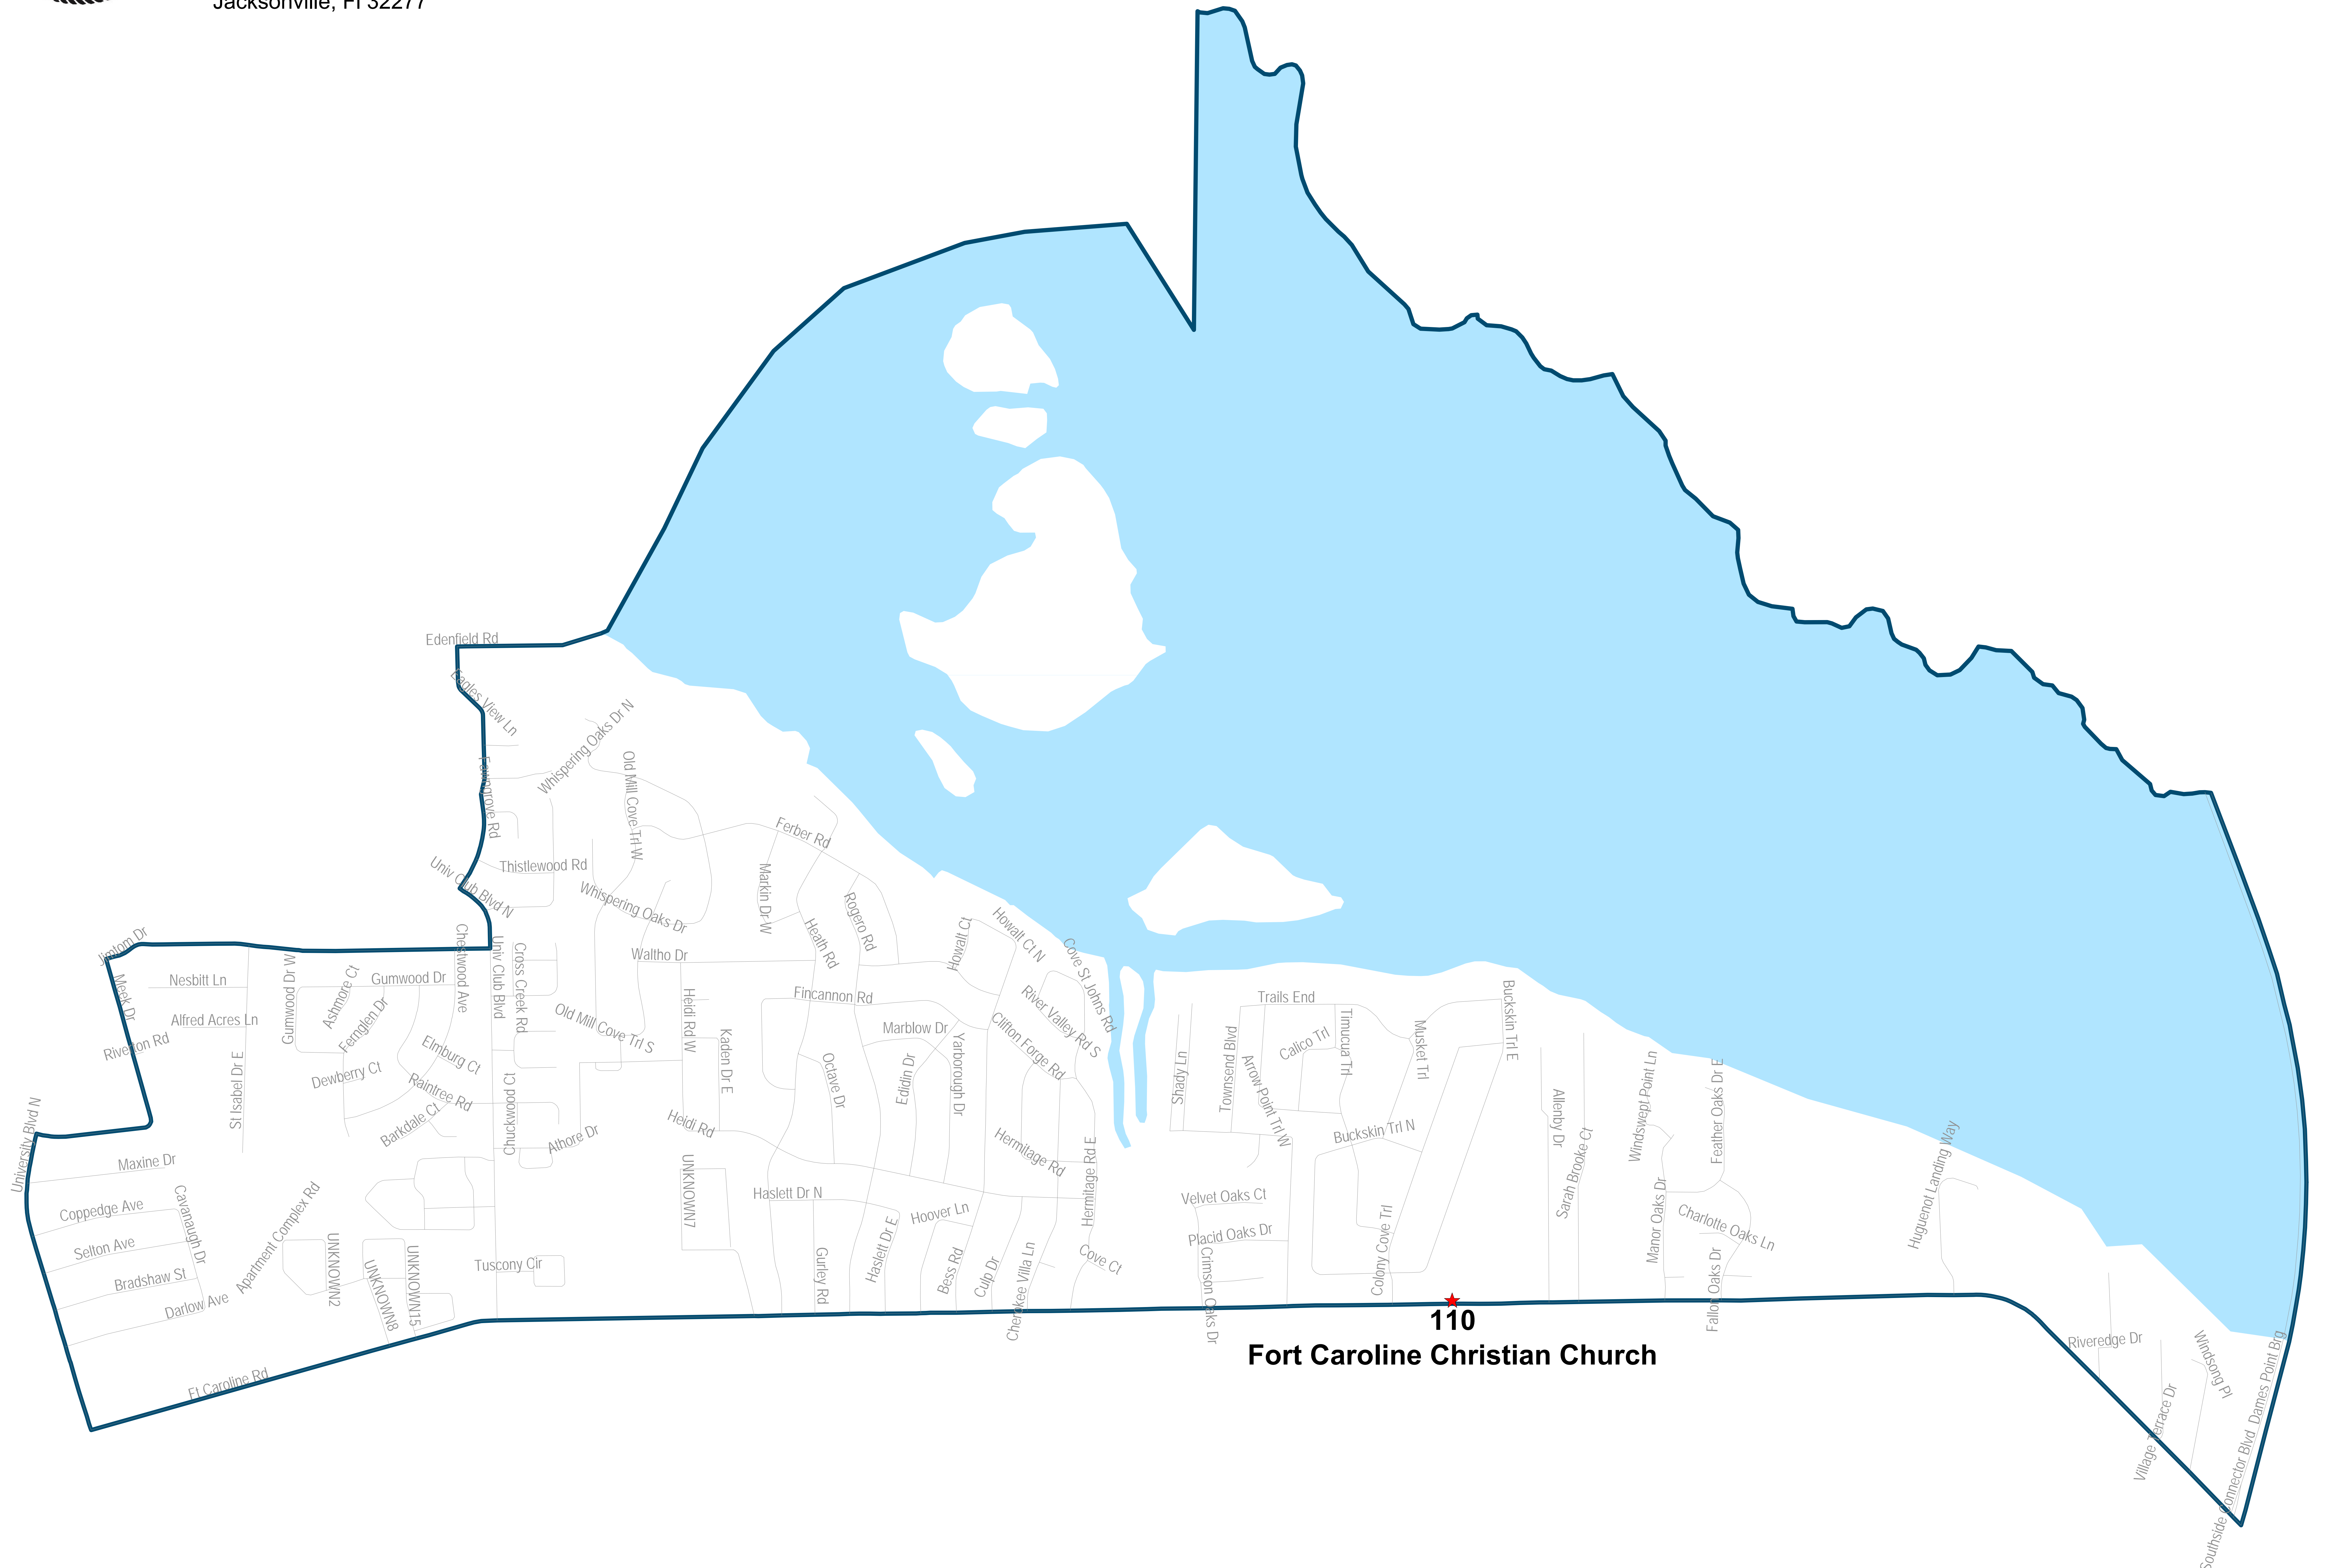

Duval County Supervisor of Elections Precinct 110

Fort Caroline Christian Church
7535 Ft Caroline Rd
Jacksonville, FL 32277

110
Fort Caroline Christian Church