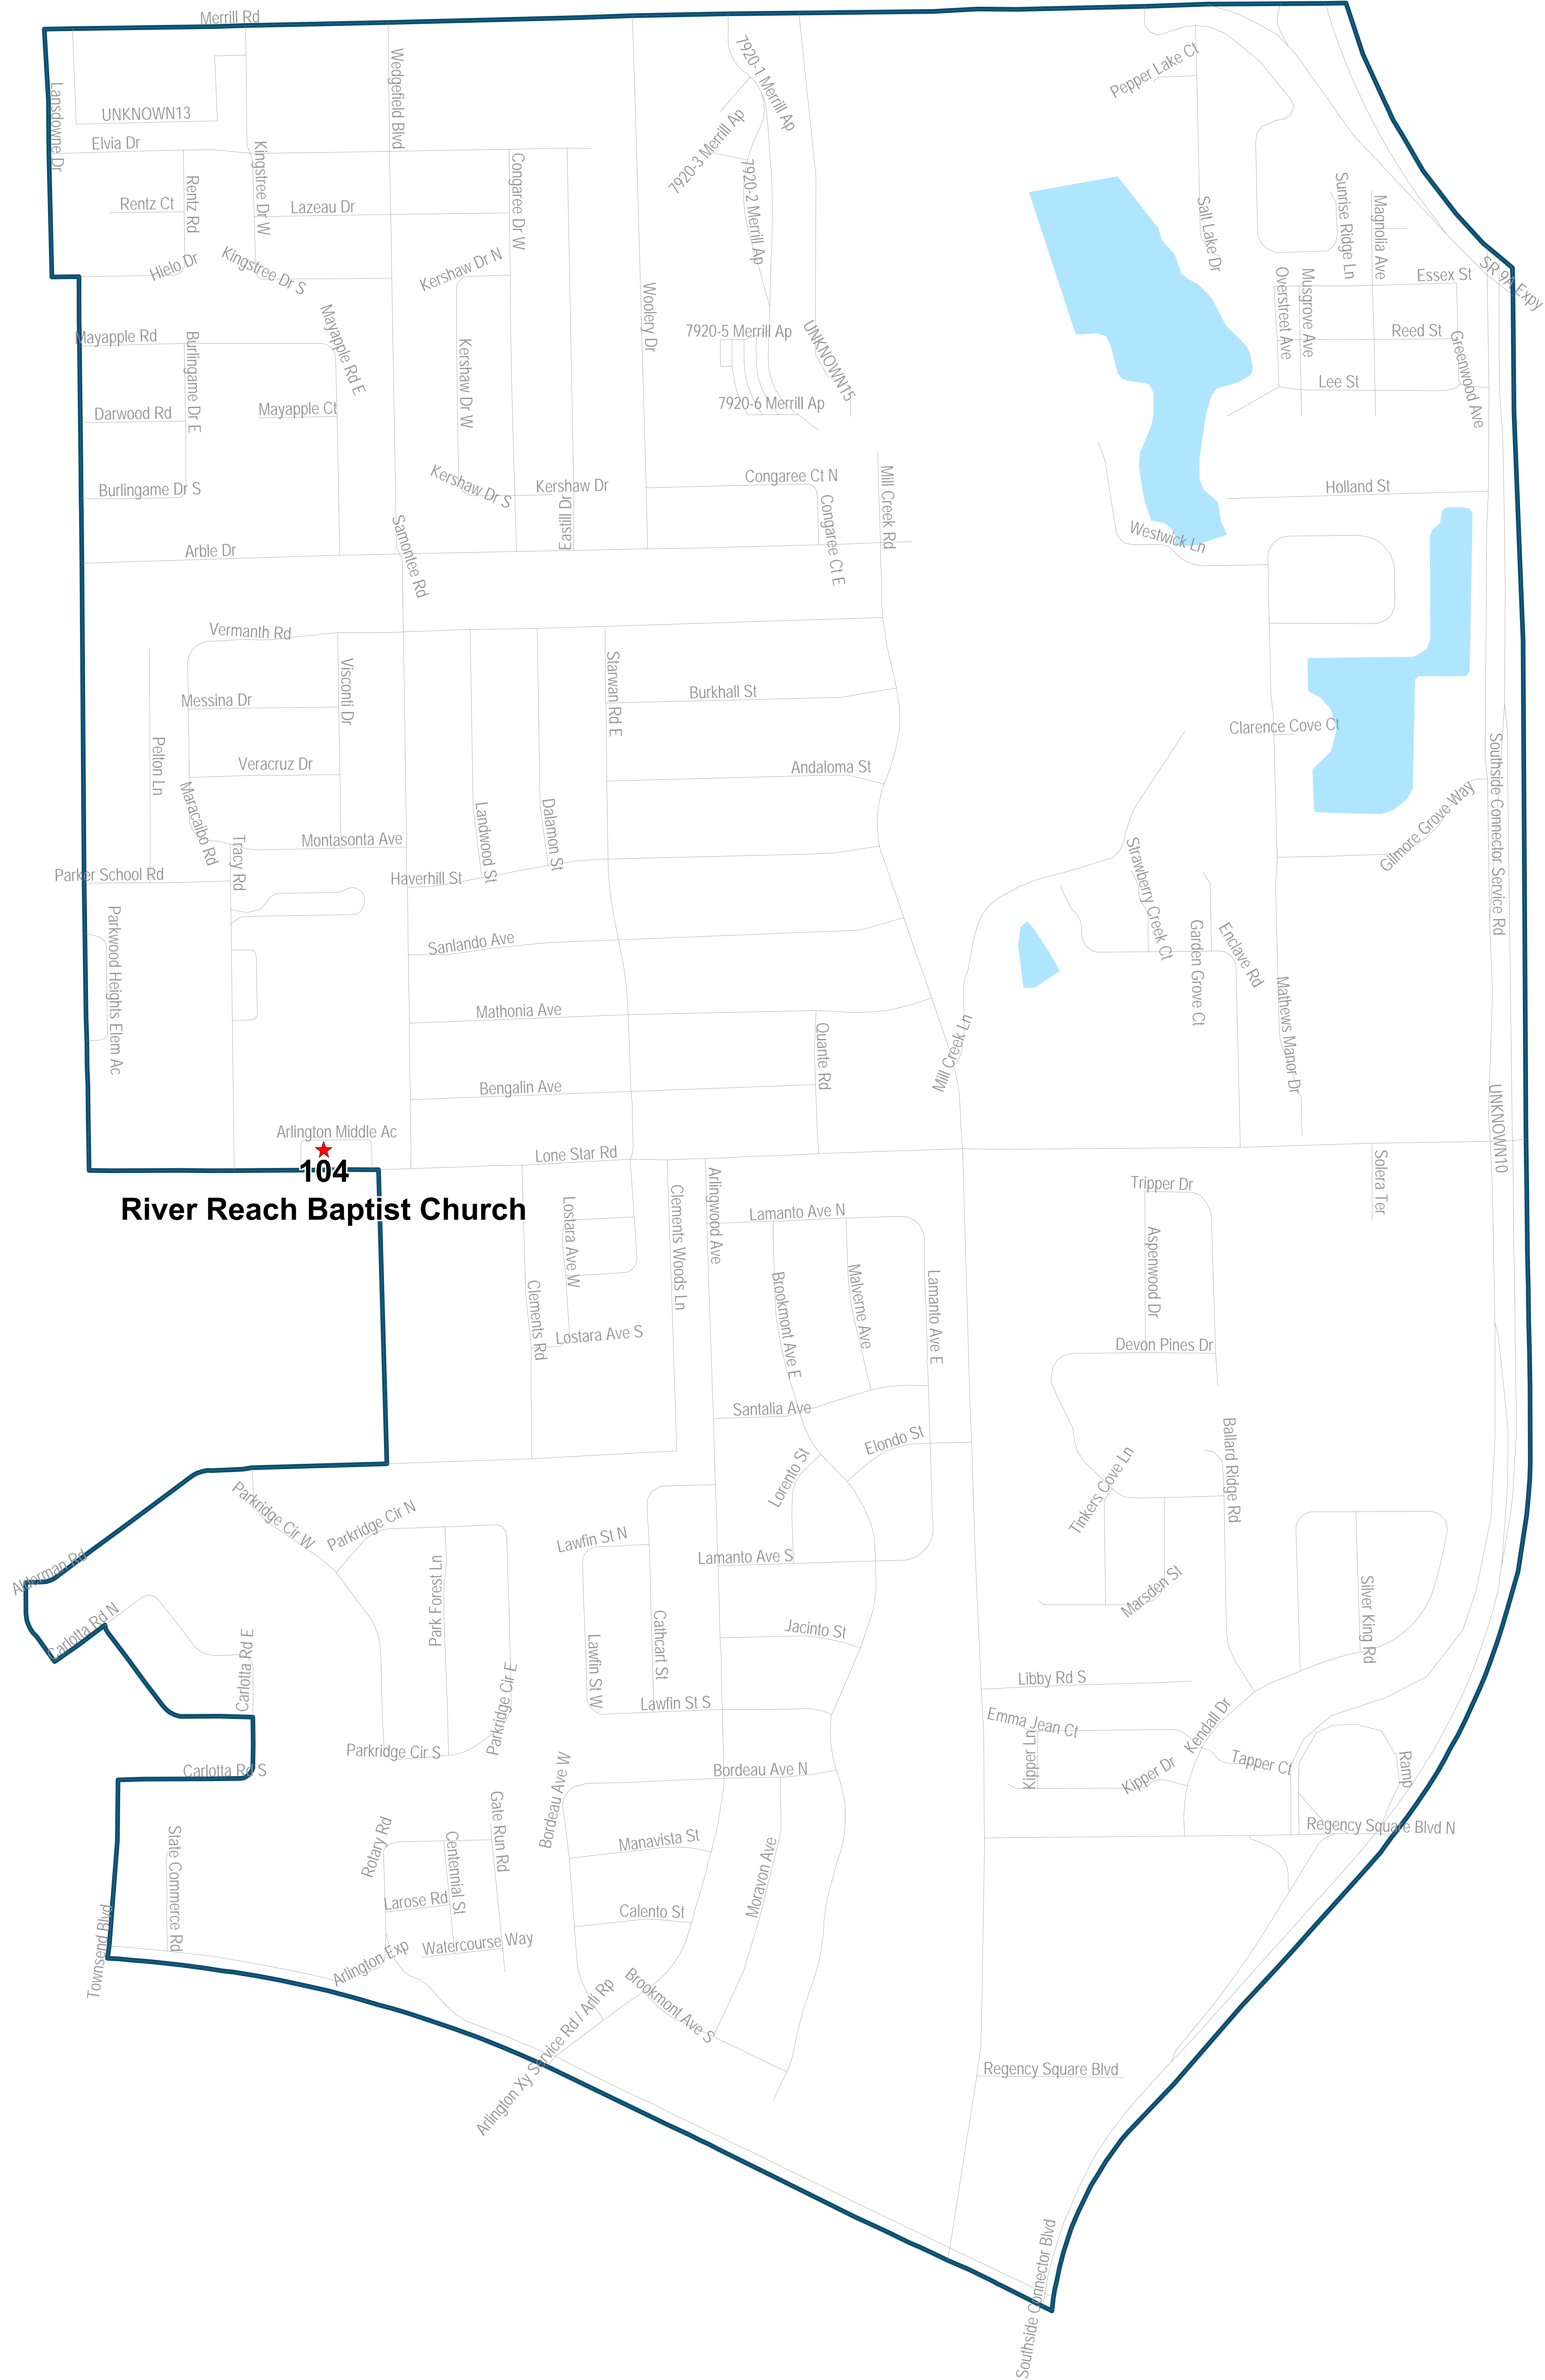

Duval County Supervisor of Elections Precinct 104

River Reach Baptist Church
8150 Lone Star Rd
Jacksonville, FL 32211