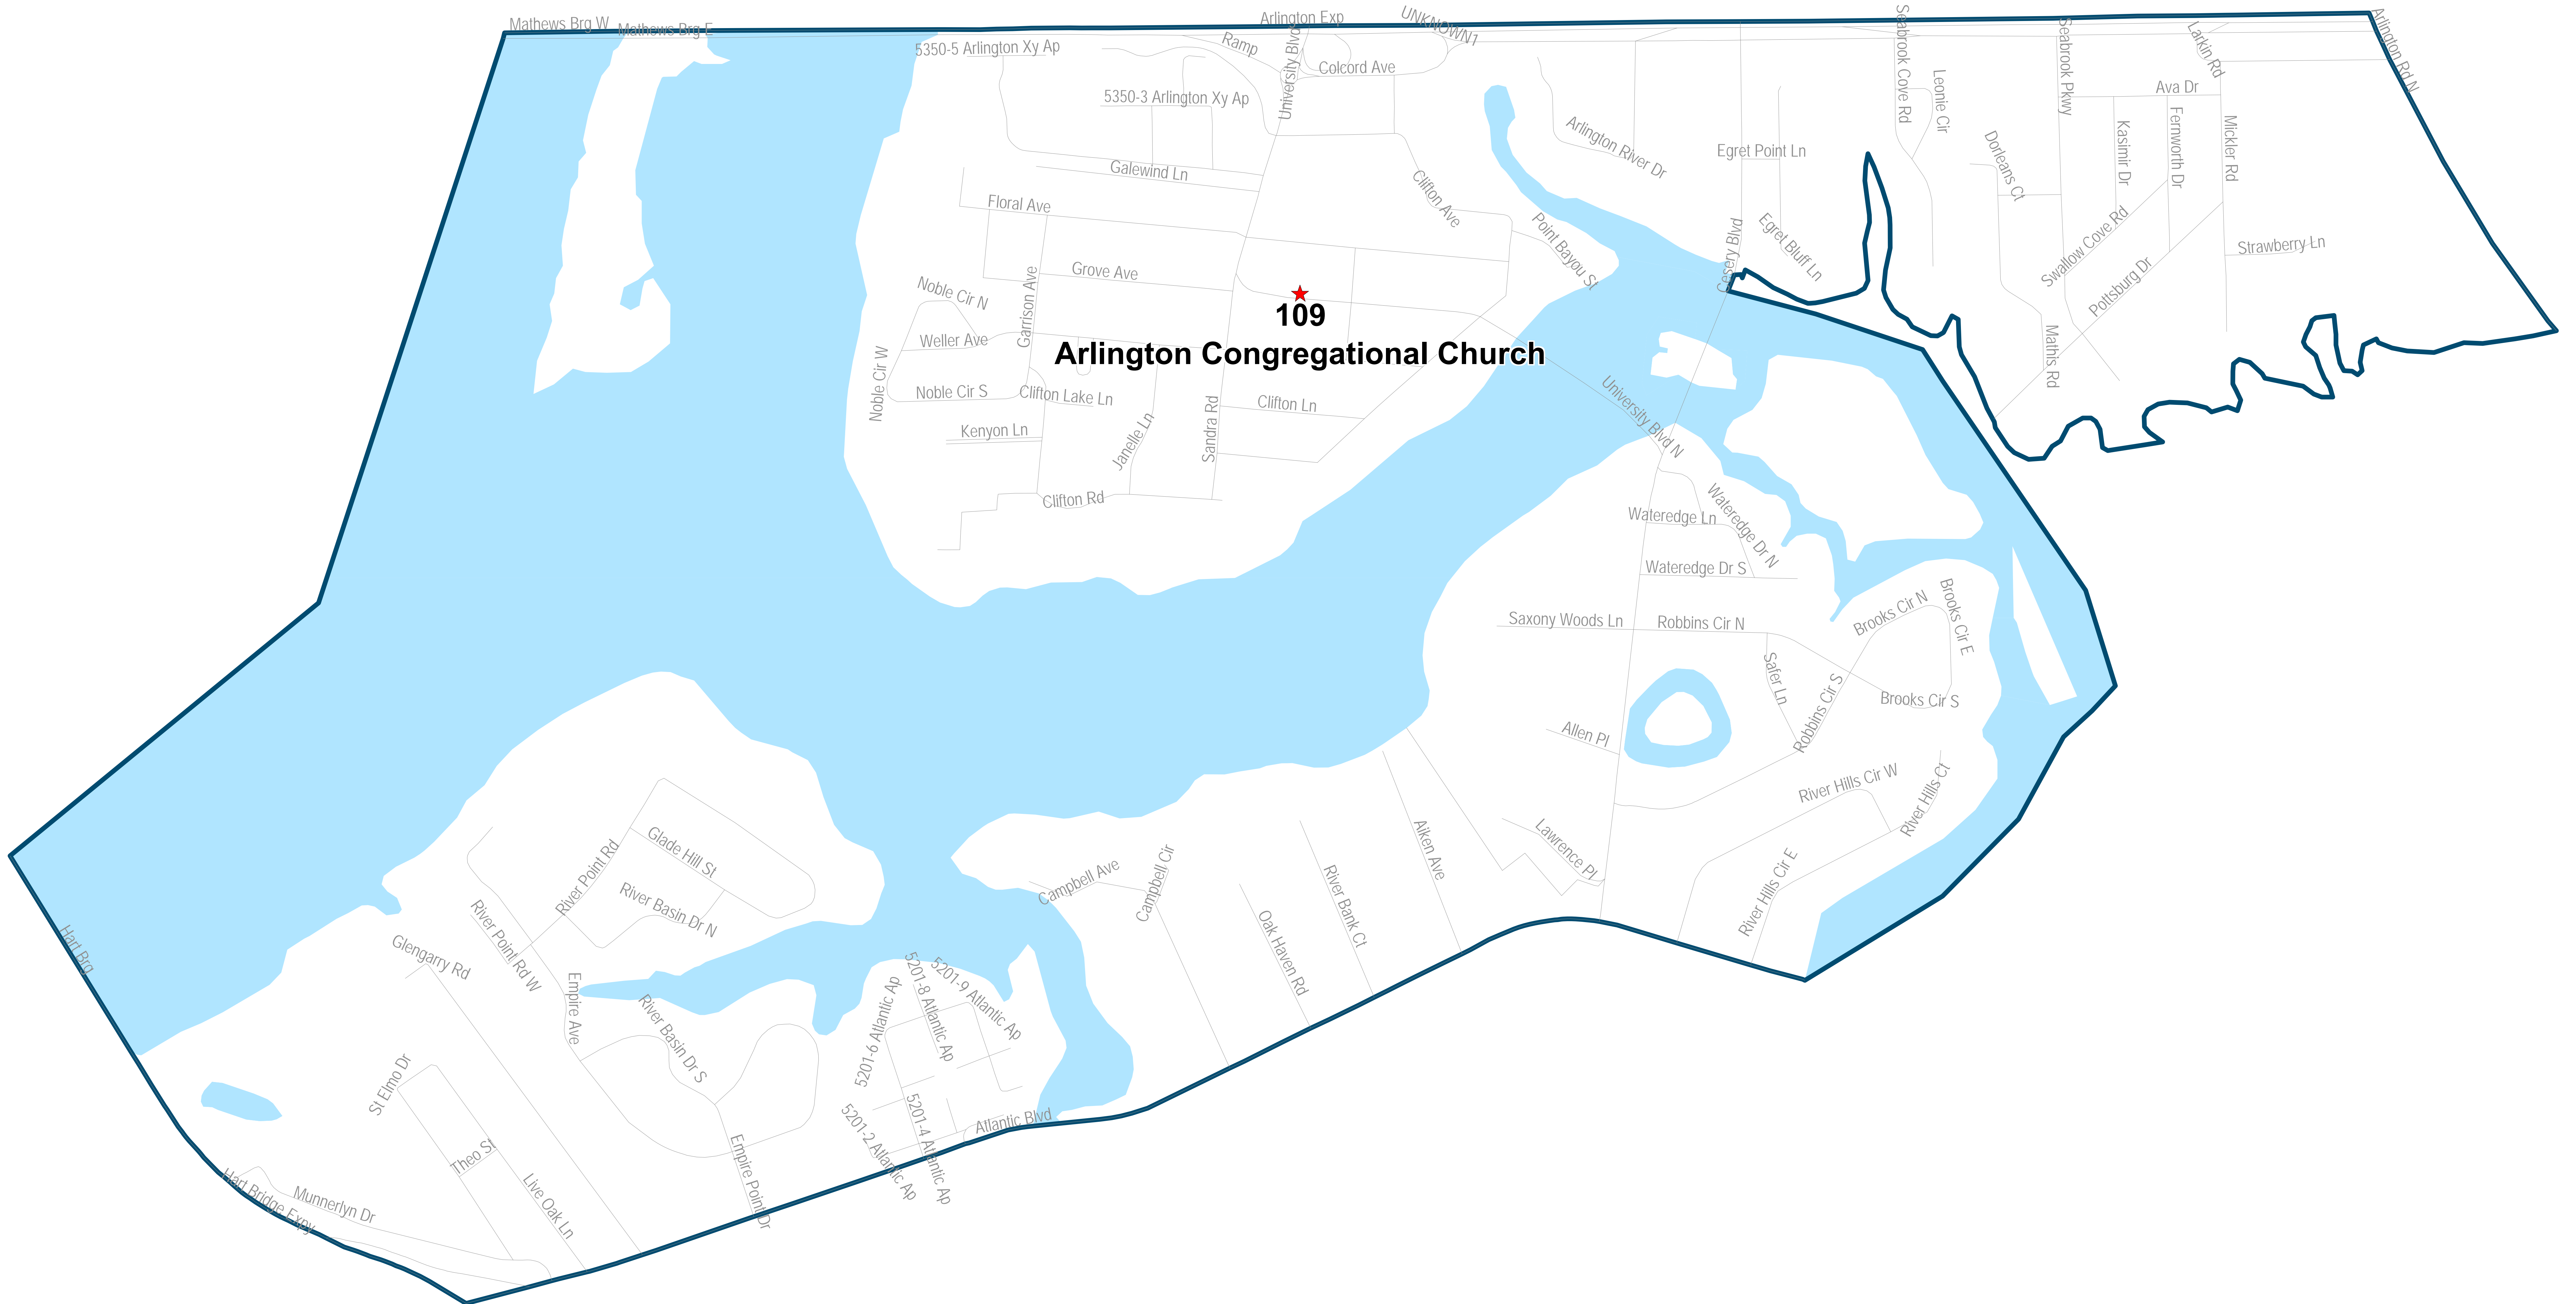

Duval County Supervisor of Elections Precinct 109

Arlington Congregational Church
431 University Blvd N
Jacksonville, FL 32211