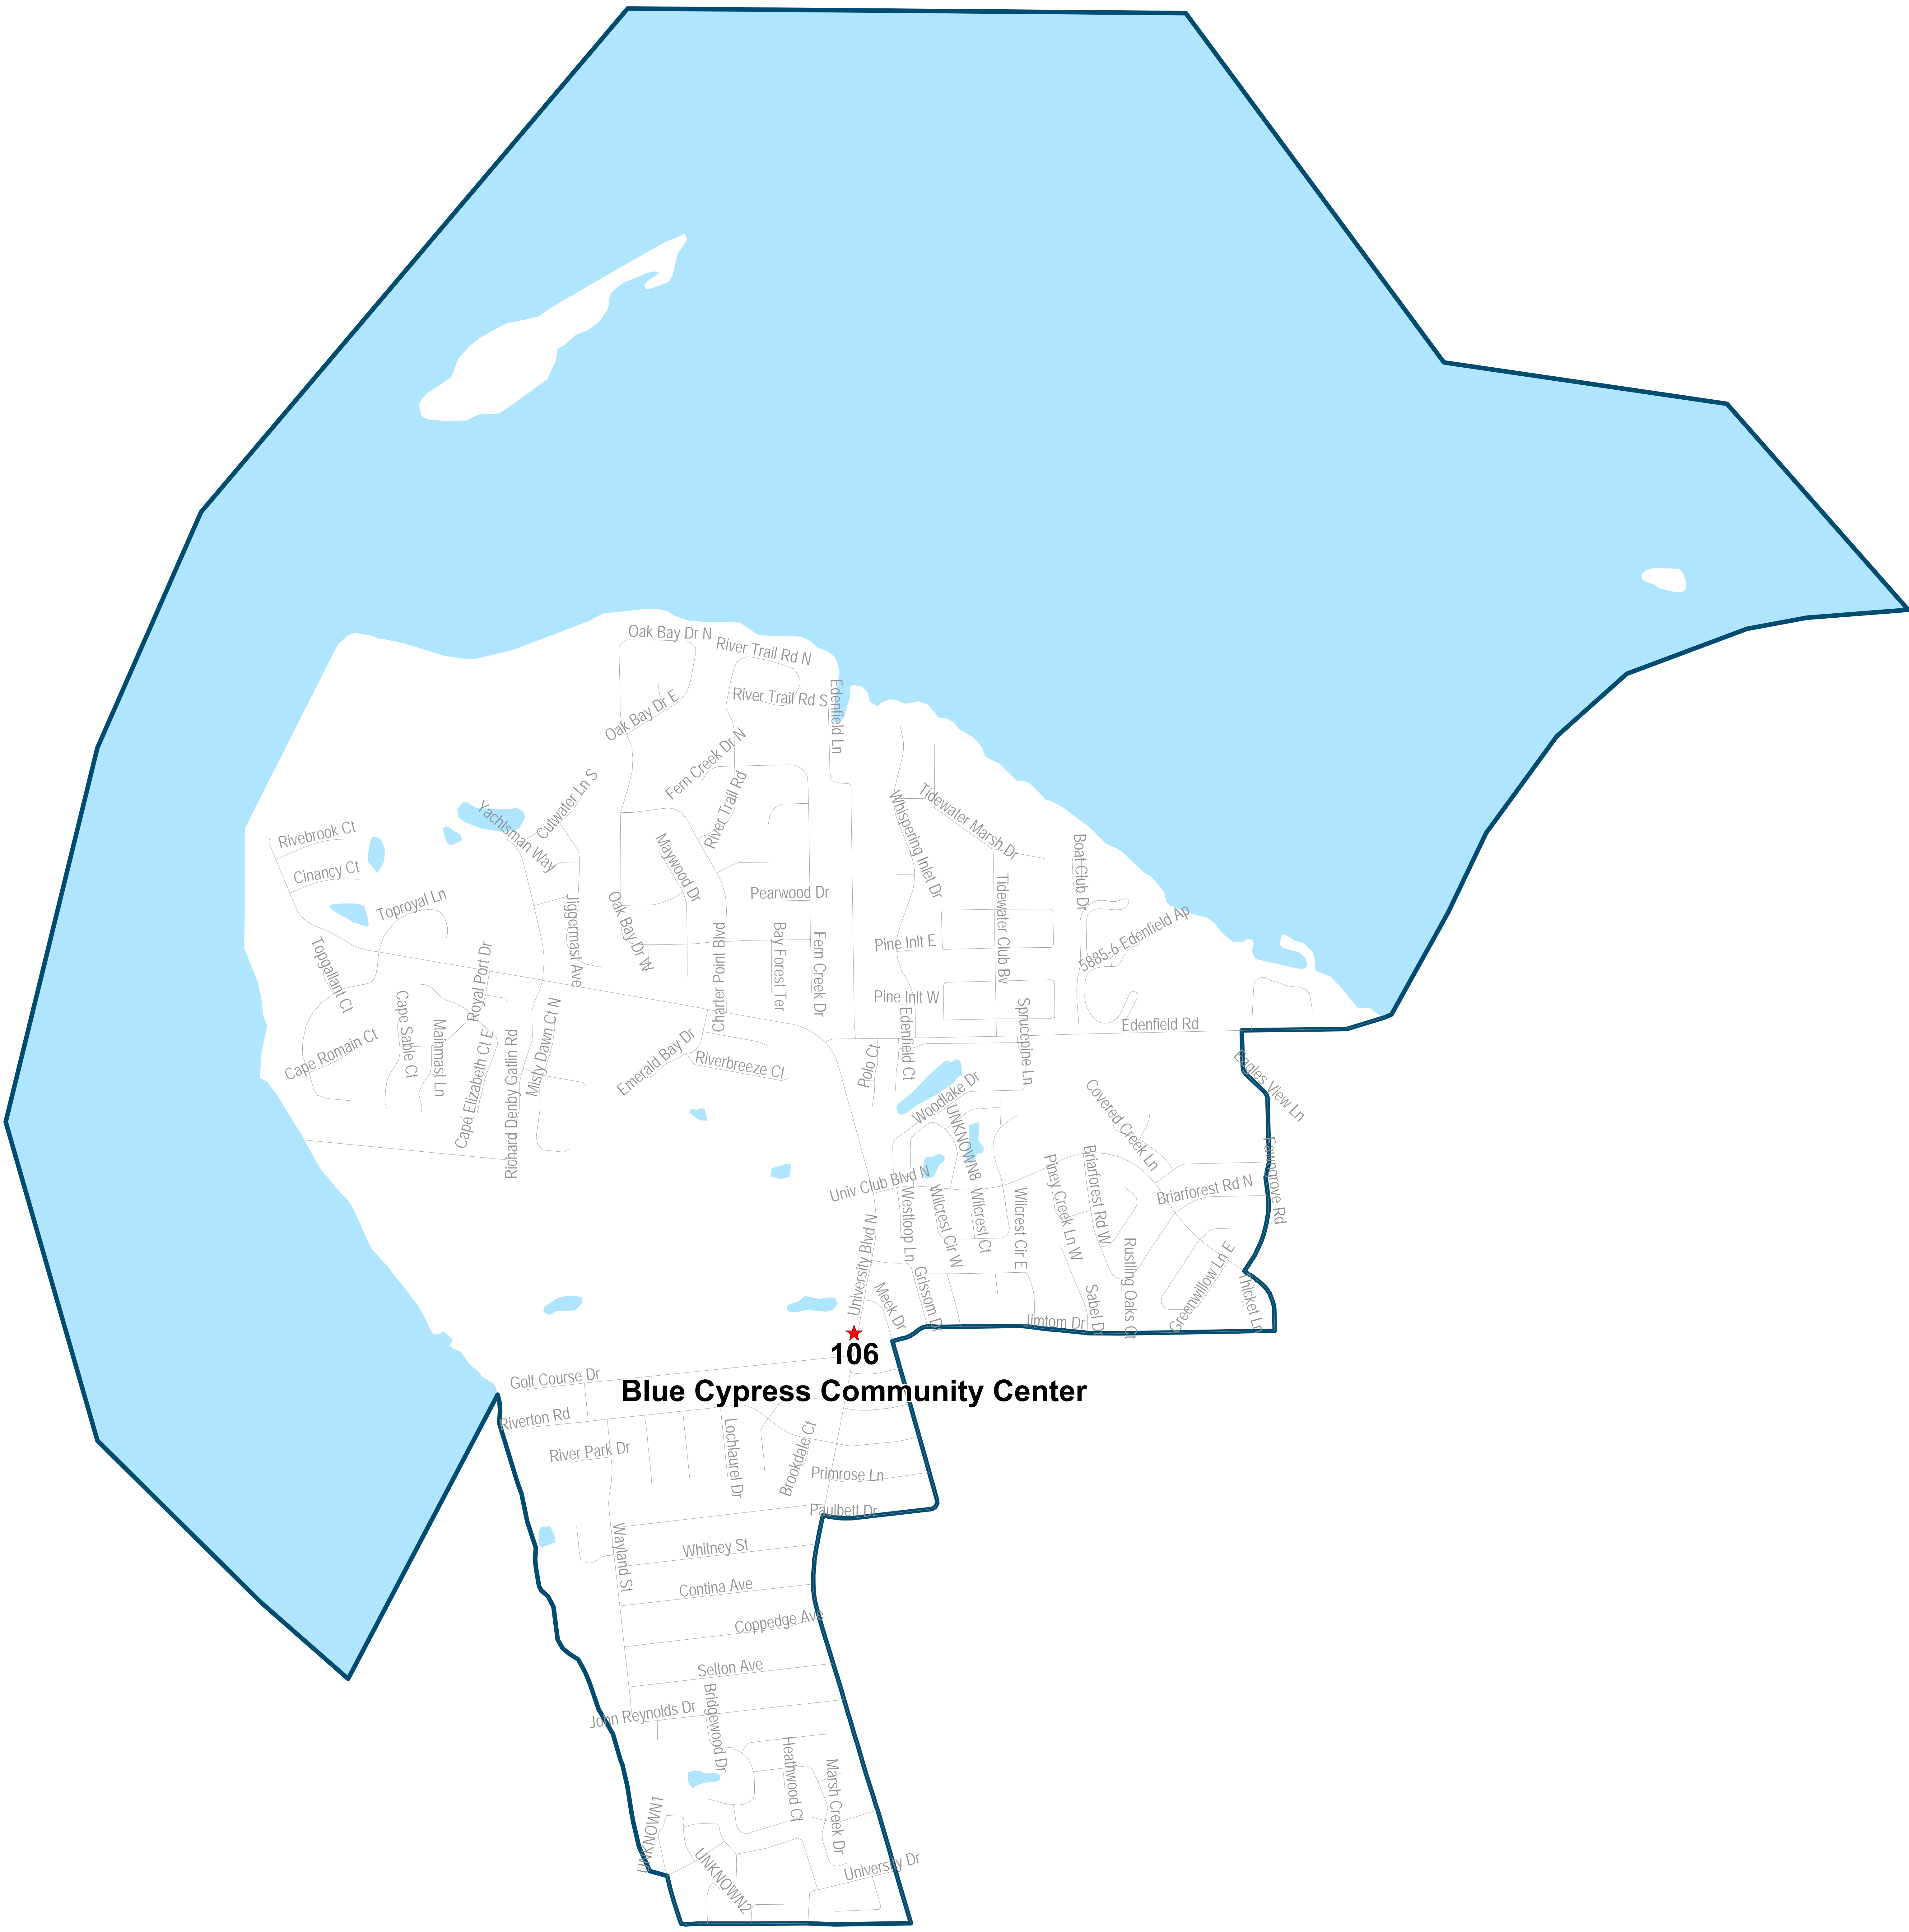

Duval County Supervisor of Elections Precinct 106

Blue Cypress Community Center
4012 University Blvd N
Jacksonville, FL 32277

106
Blue Cypress Community Center