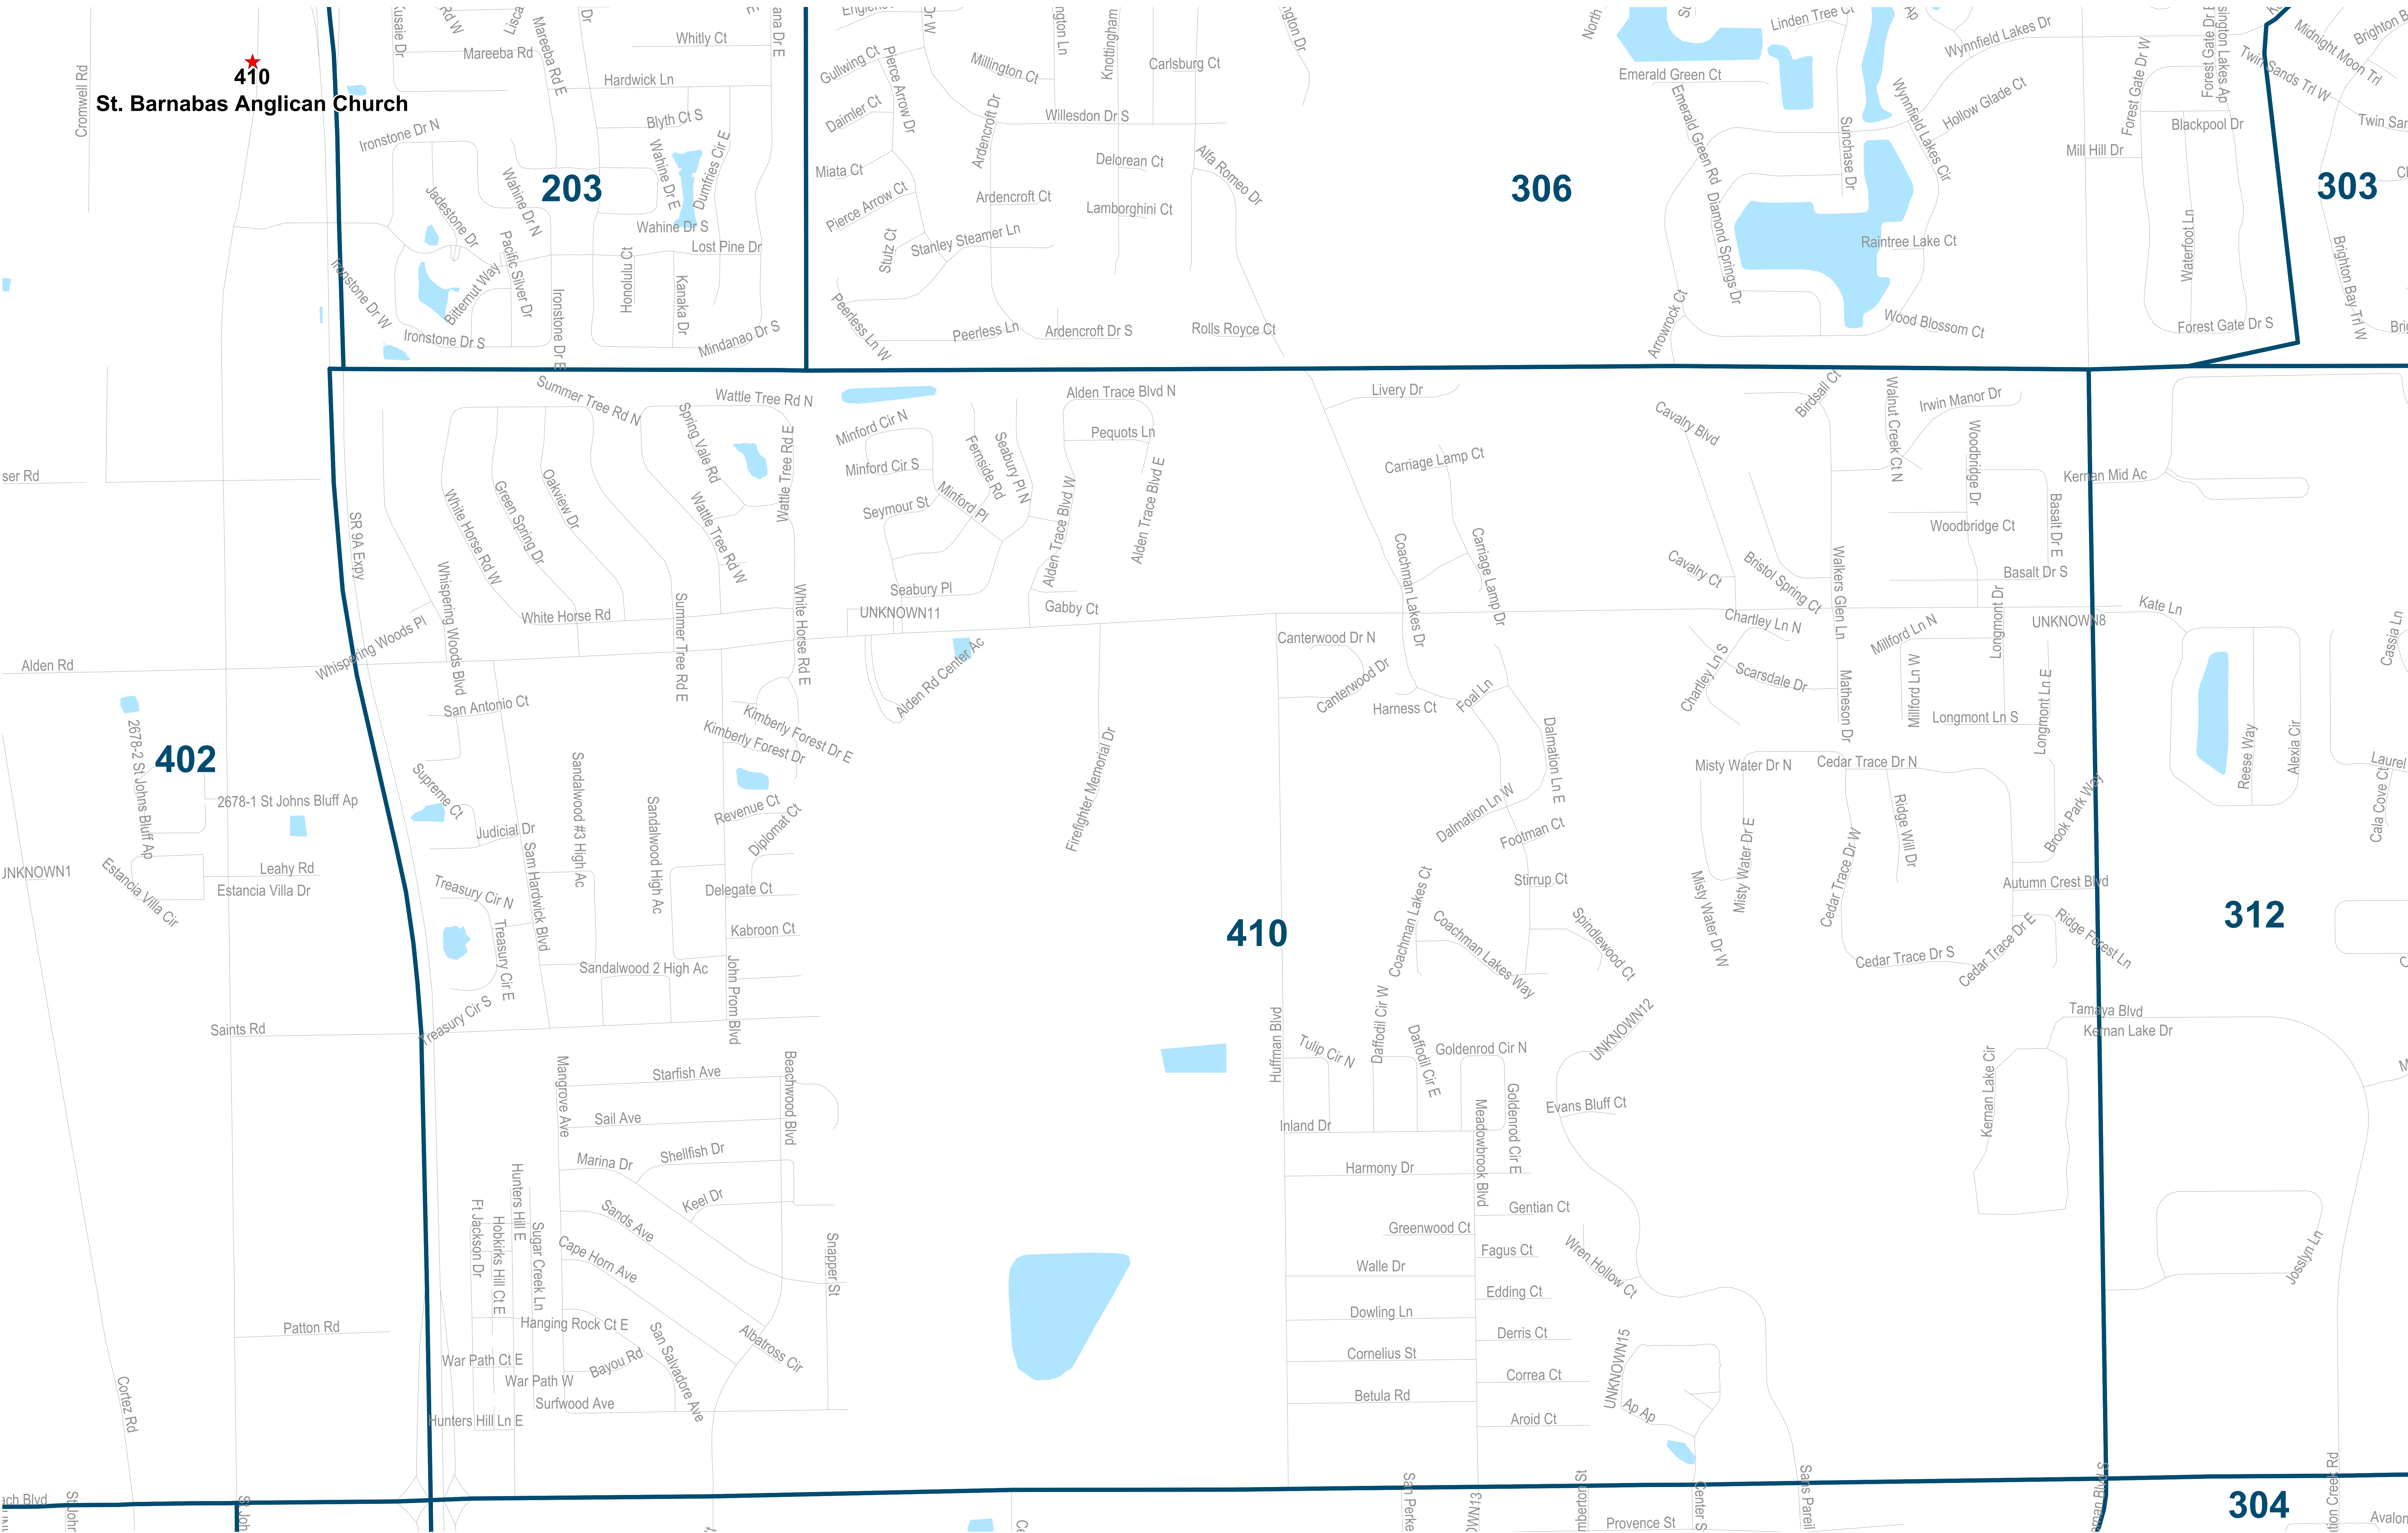

Duval County Supervisor of Elections Precinct 410

St. Barnabas Anglican Church
2140 St Johns Bluff Rd S
Jacksonville, FL 32246