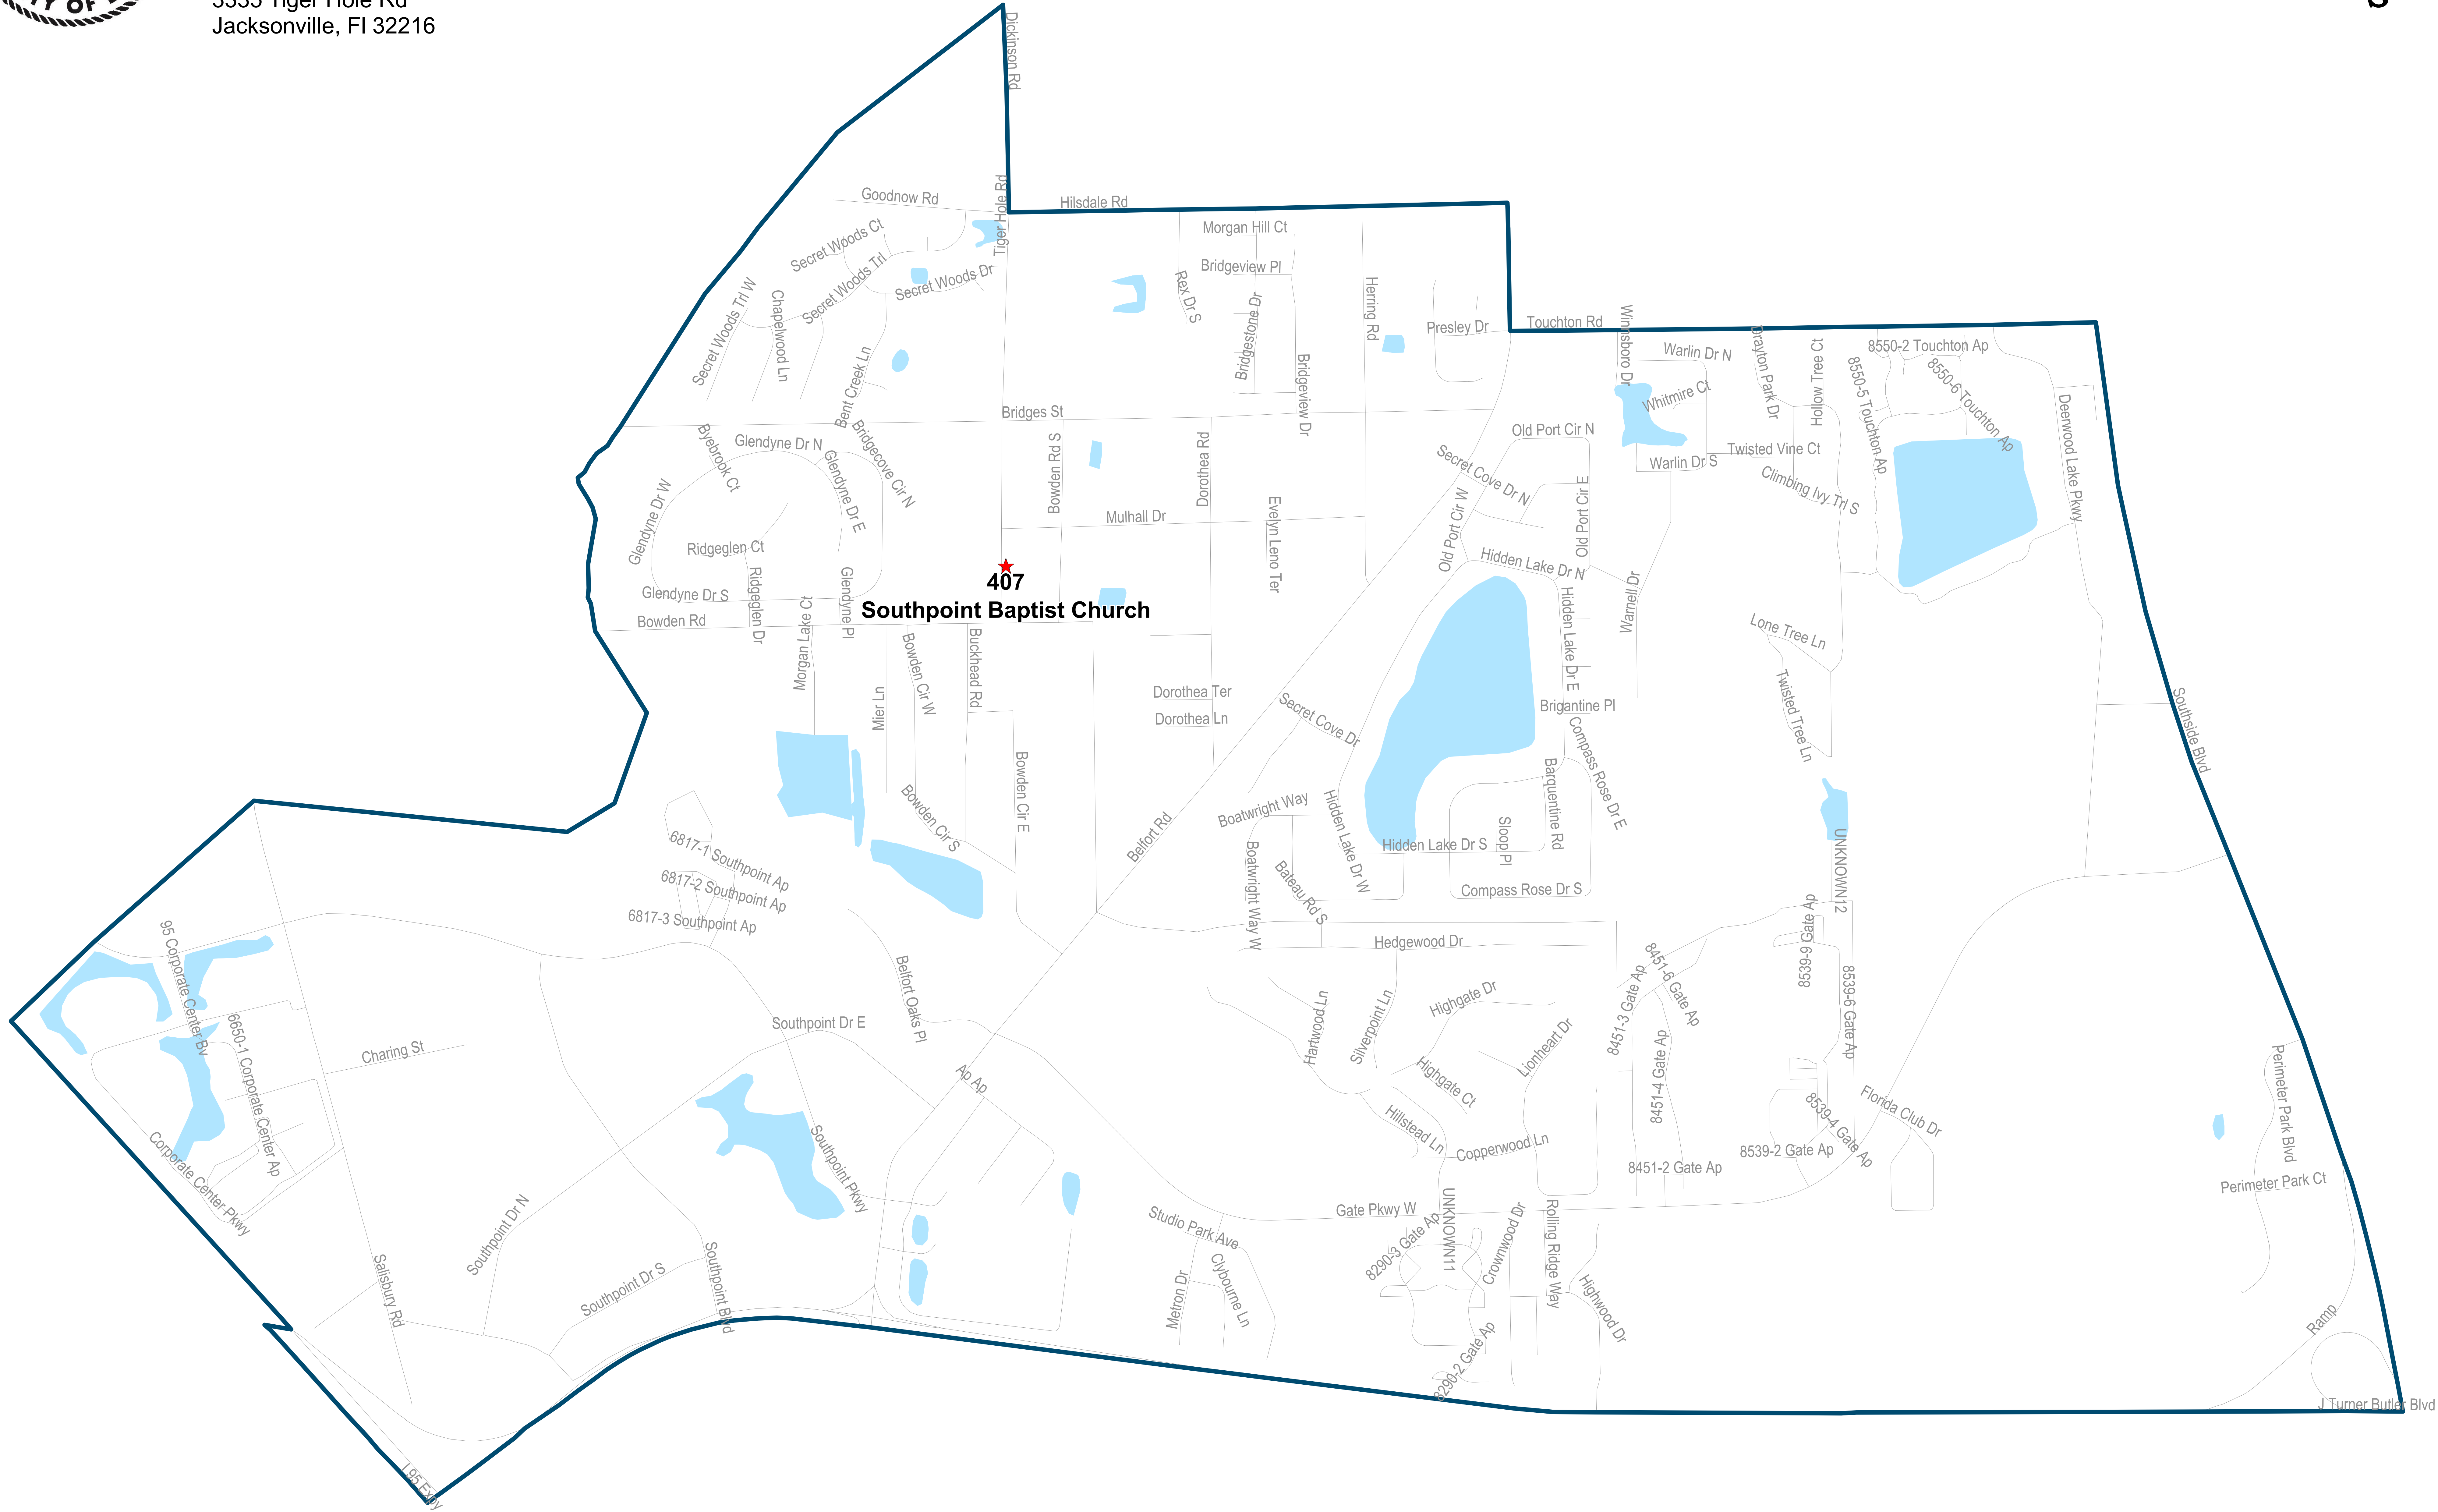

Duval County Supervisor of Elections Precinct 407

Southpoint Baptist Church
3335 Tiger Hole Rd
Jacksonville, FL 32216