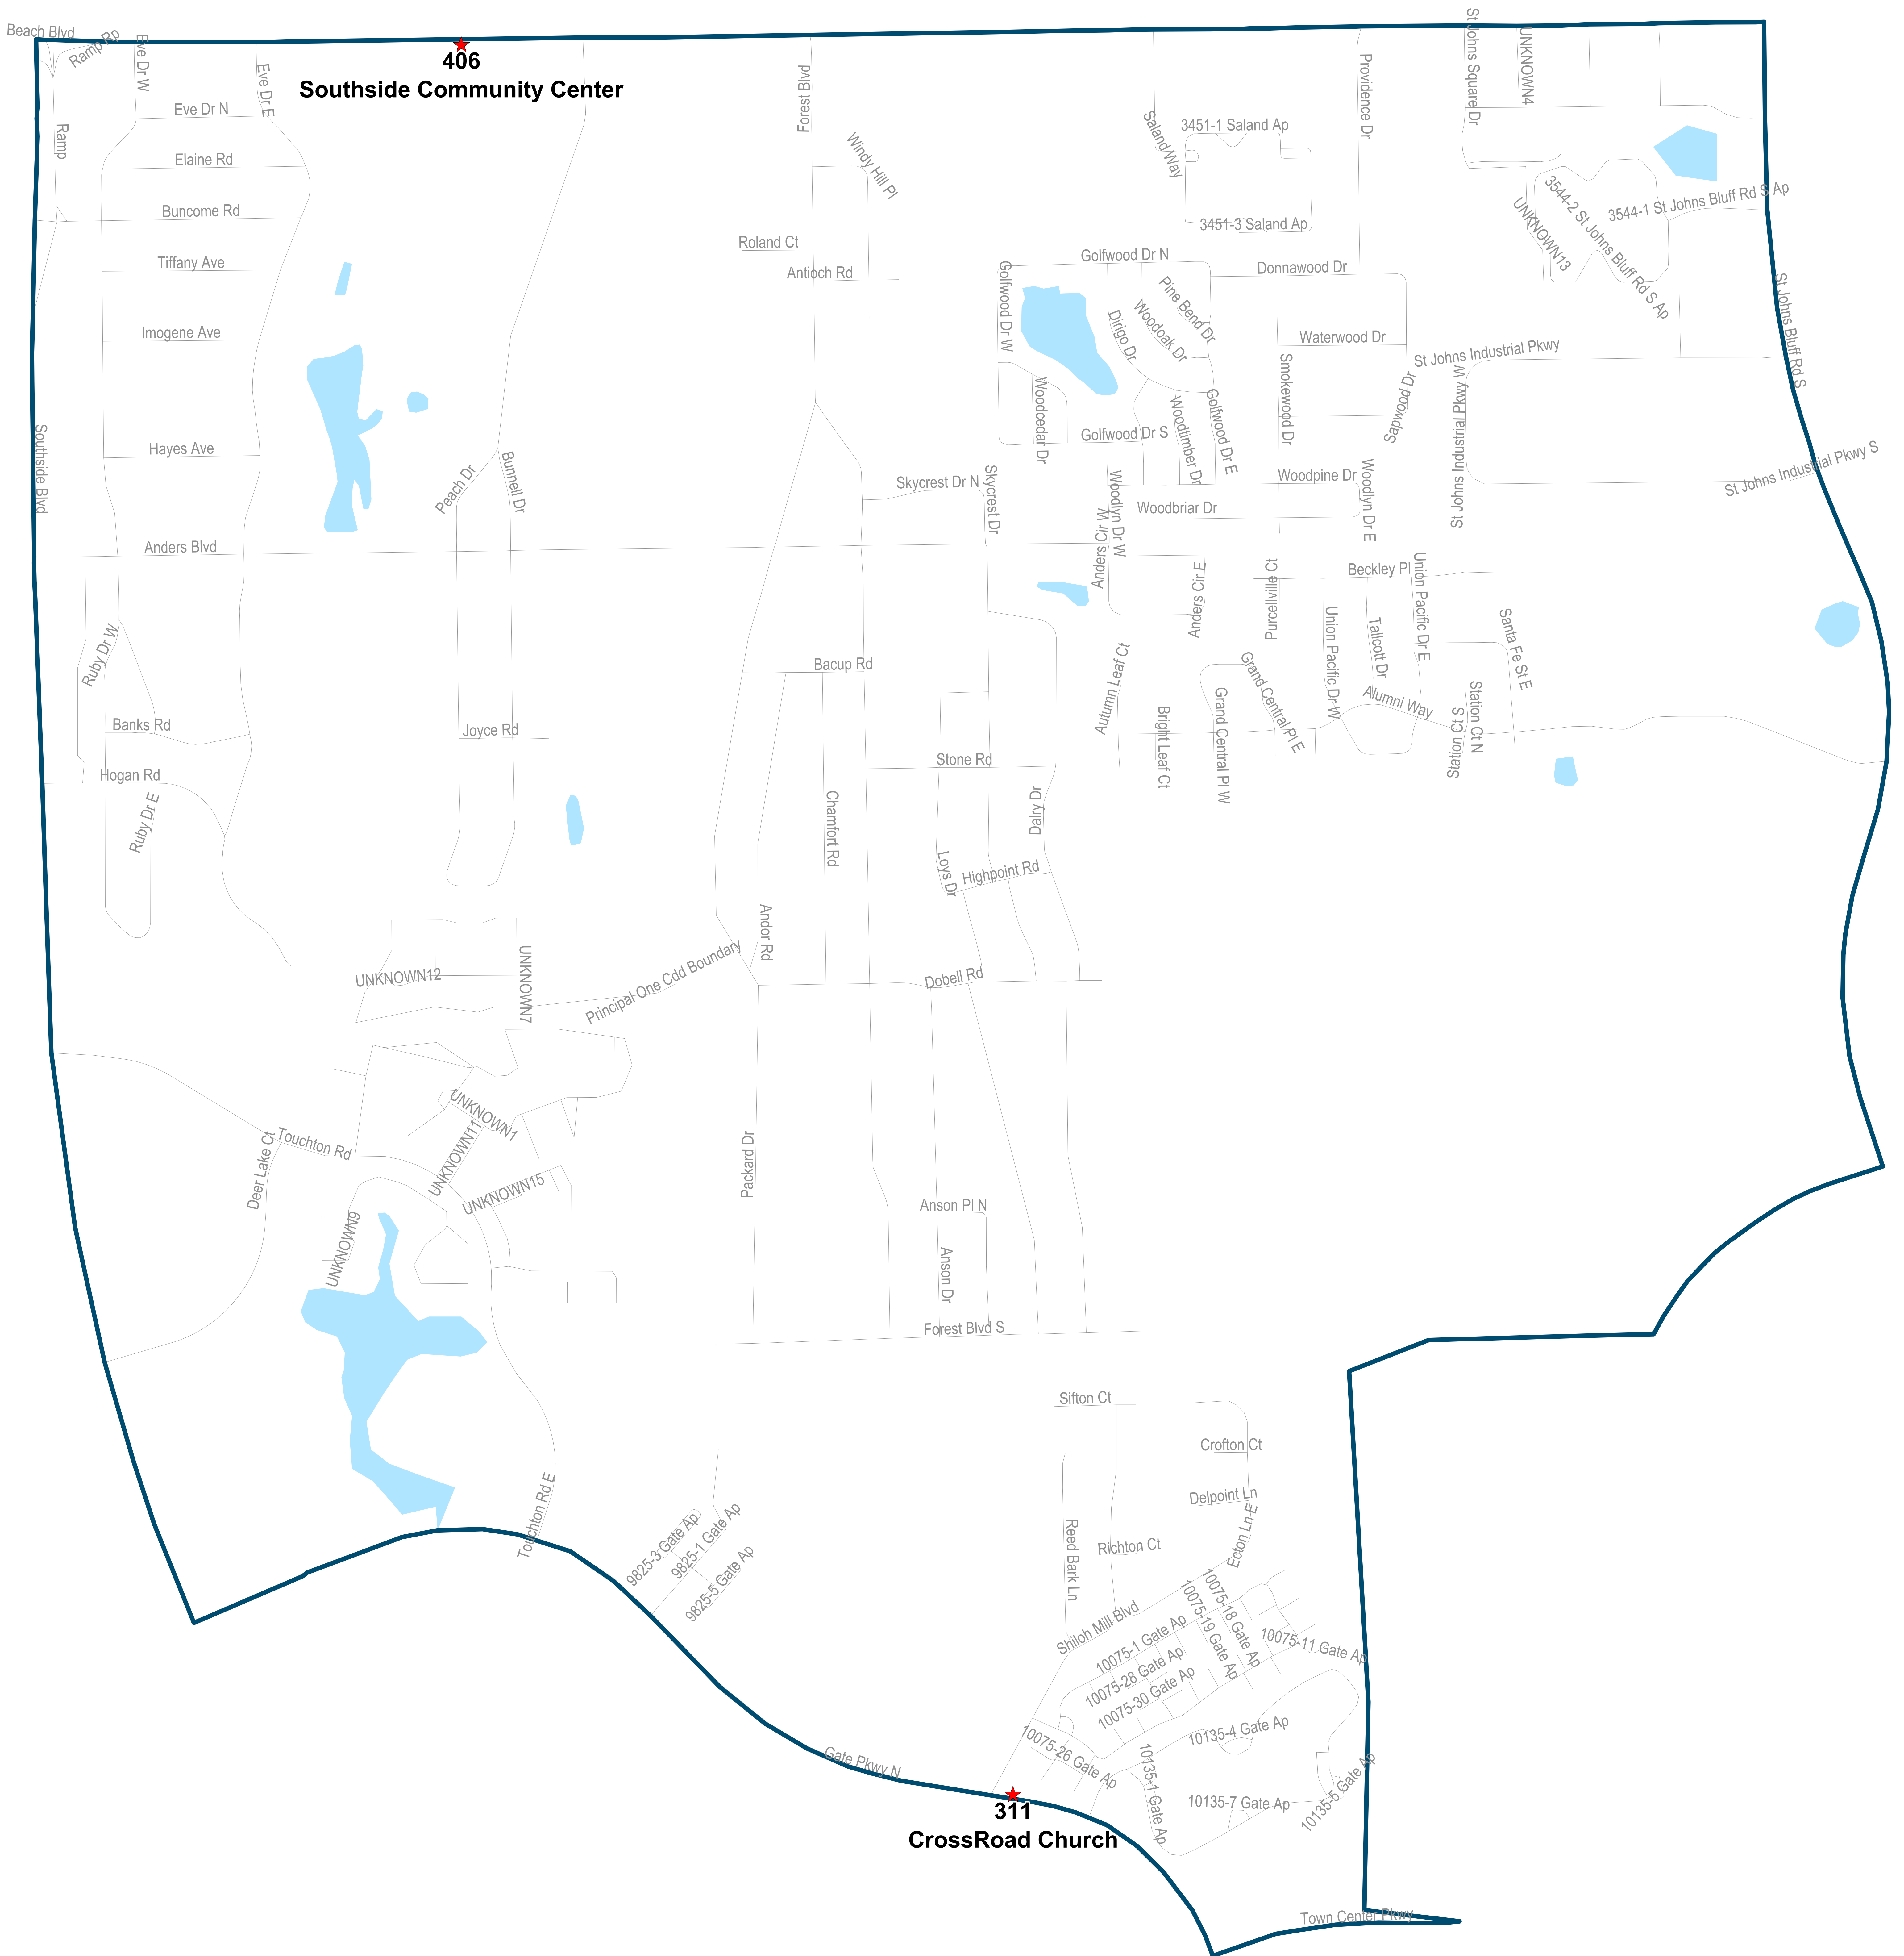

Duval County Supervisor of Elections Precinct 406

Southside Community Center
10080 Beach Blvd
Jacksonville, FL 32246