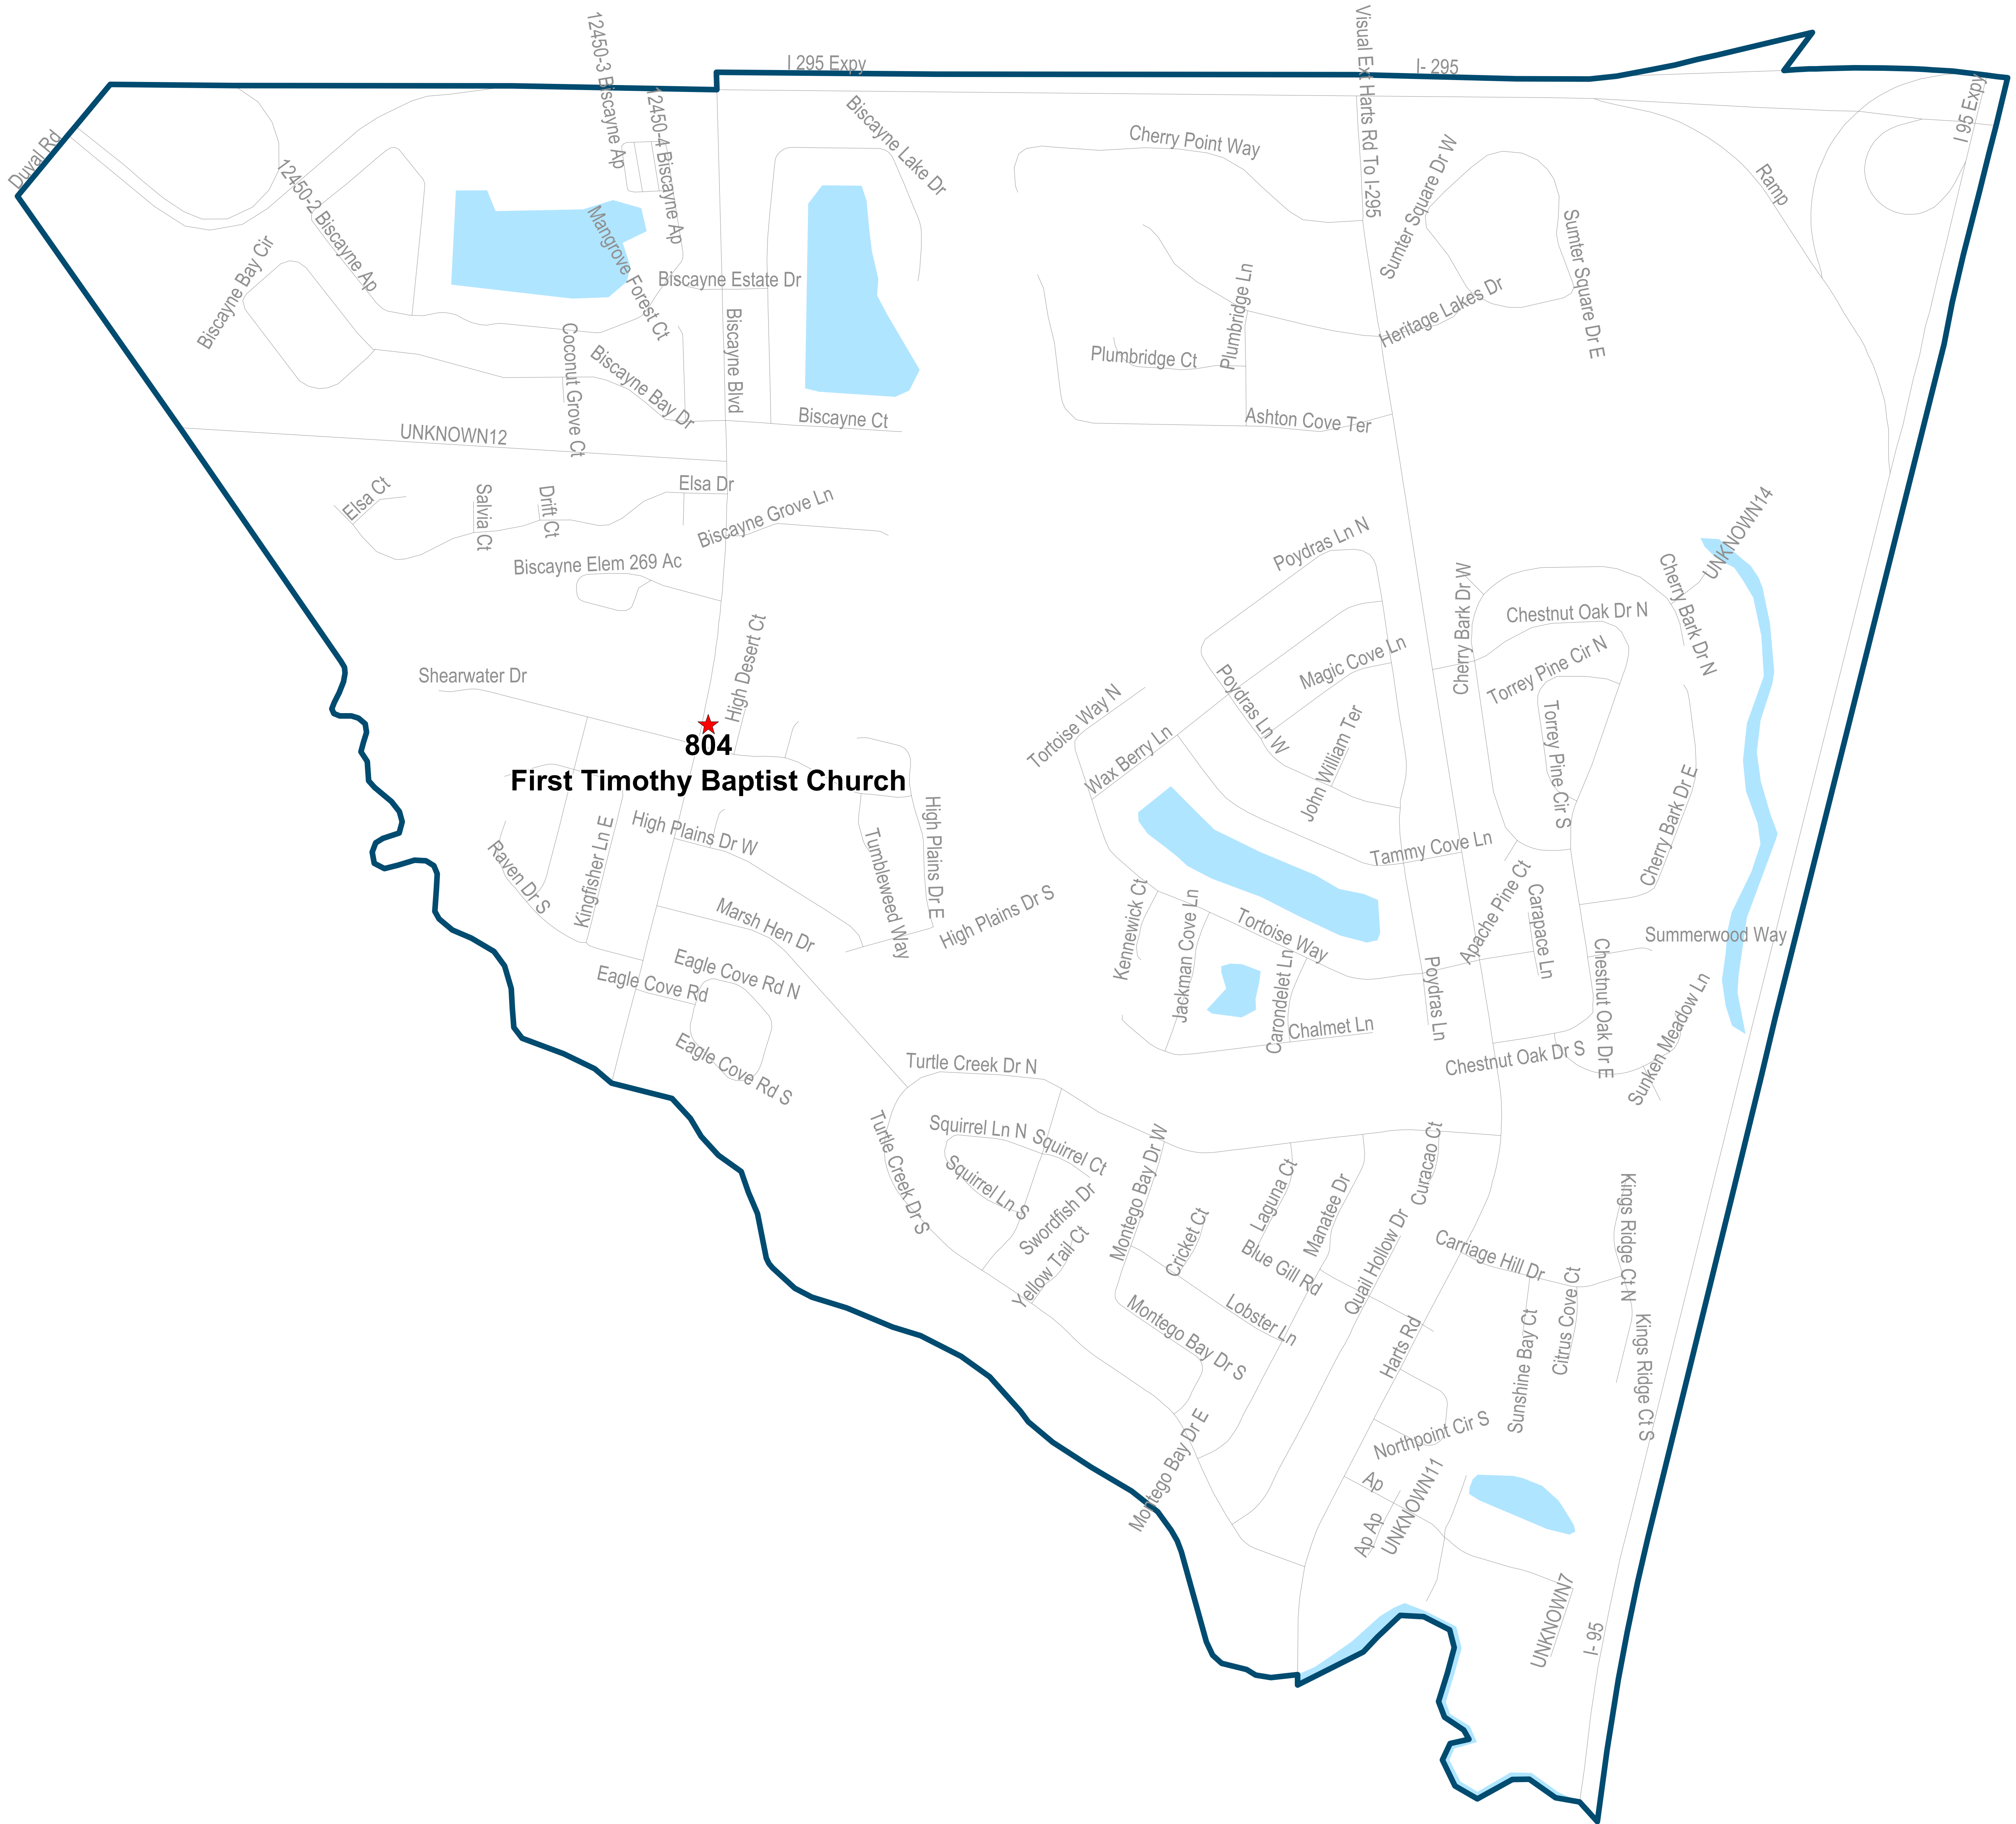

Map created on 12/23 by AMT

Duval County Supervisor of Elections Precinct 804

First Timothy Baptist Church
12103 Biscayne Blvd
Jacksonville, FL 32218

Duval County Supervisor of Elections Precinct 805

Riverview Senior Center
9620 Water St
Jacksonville, FL 32208