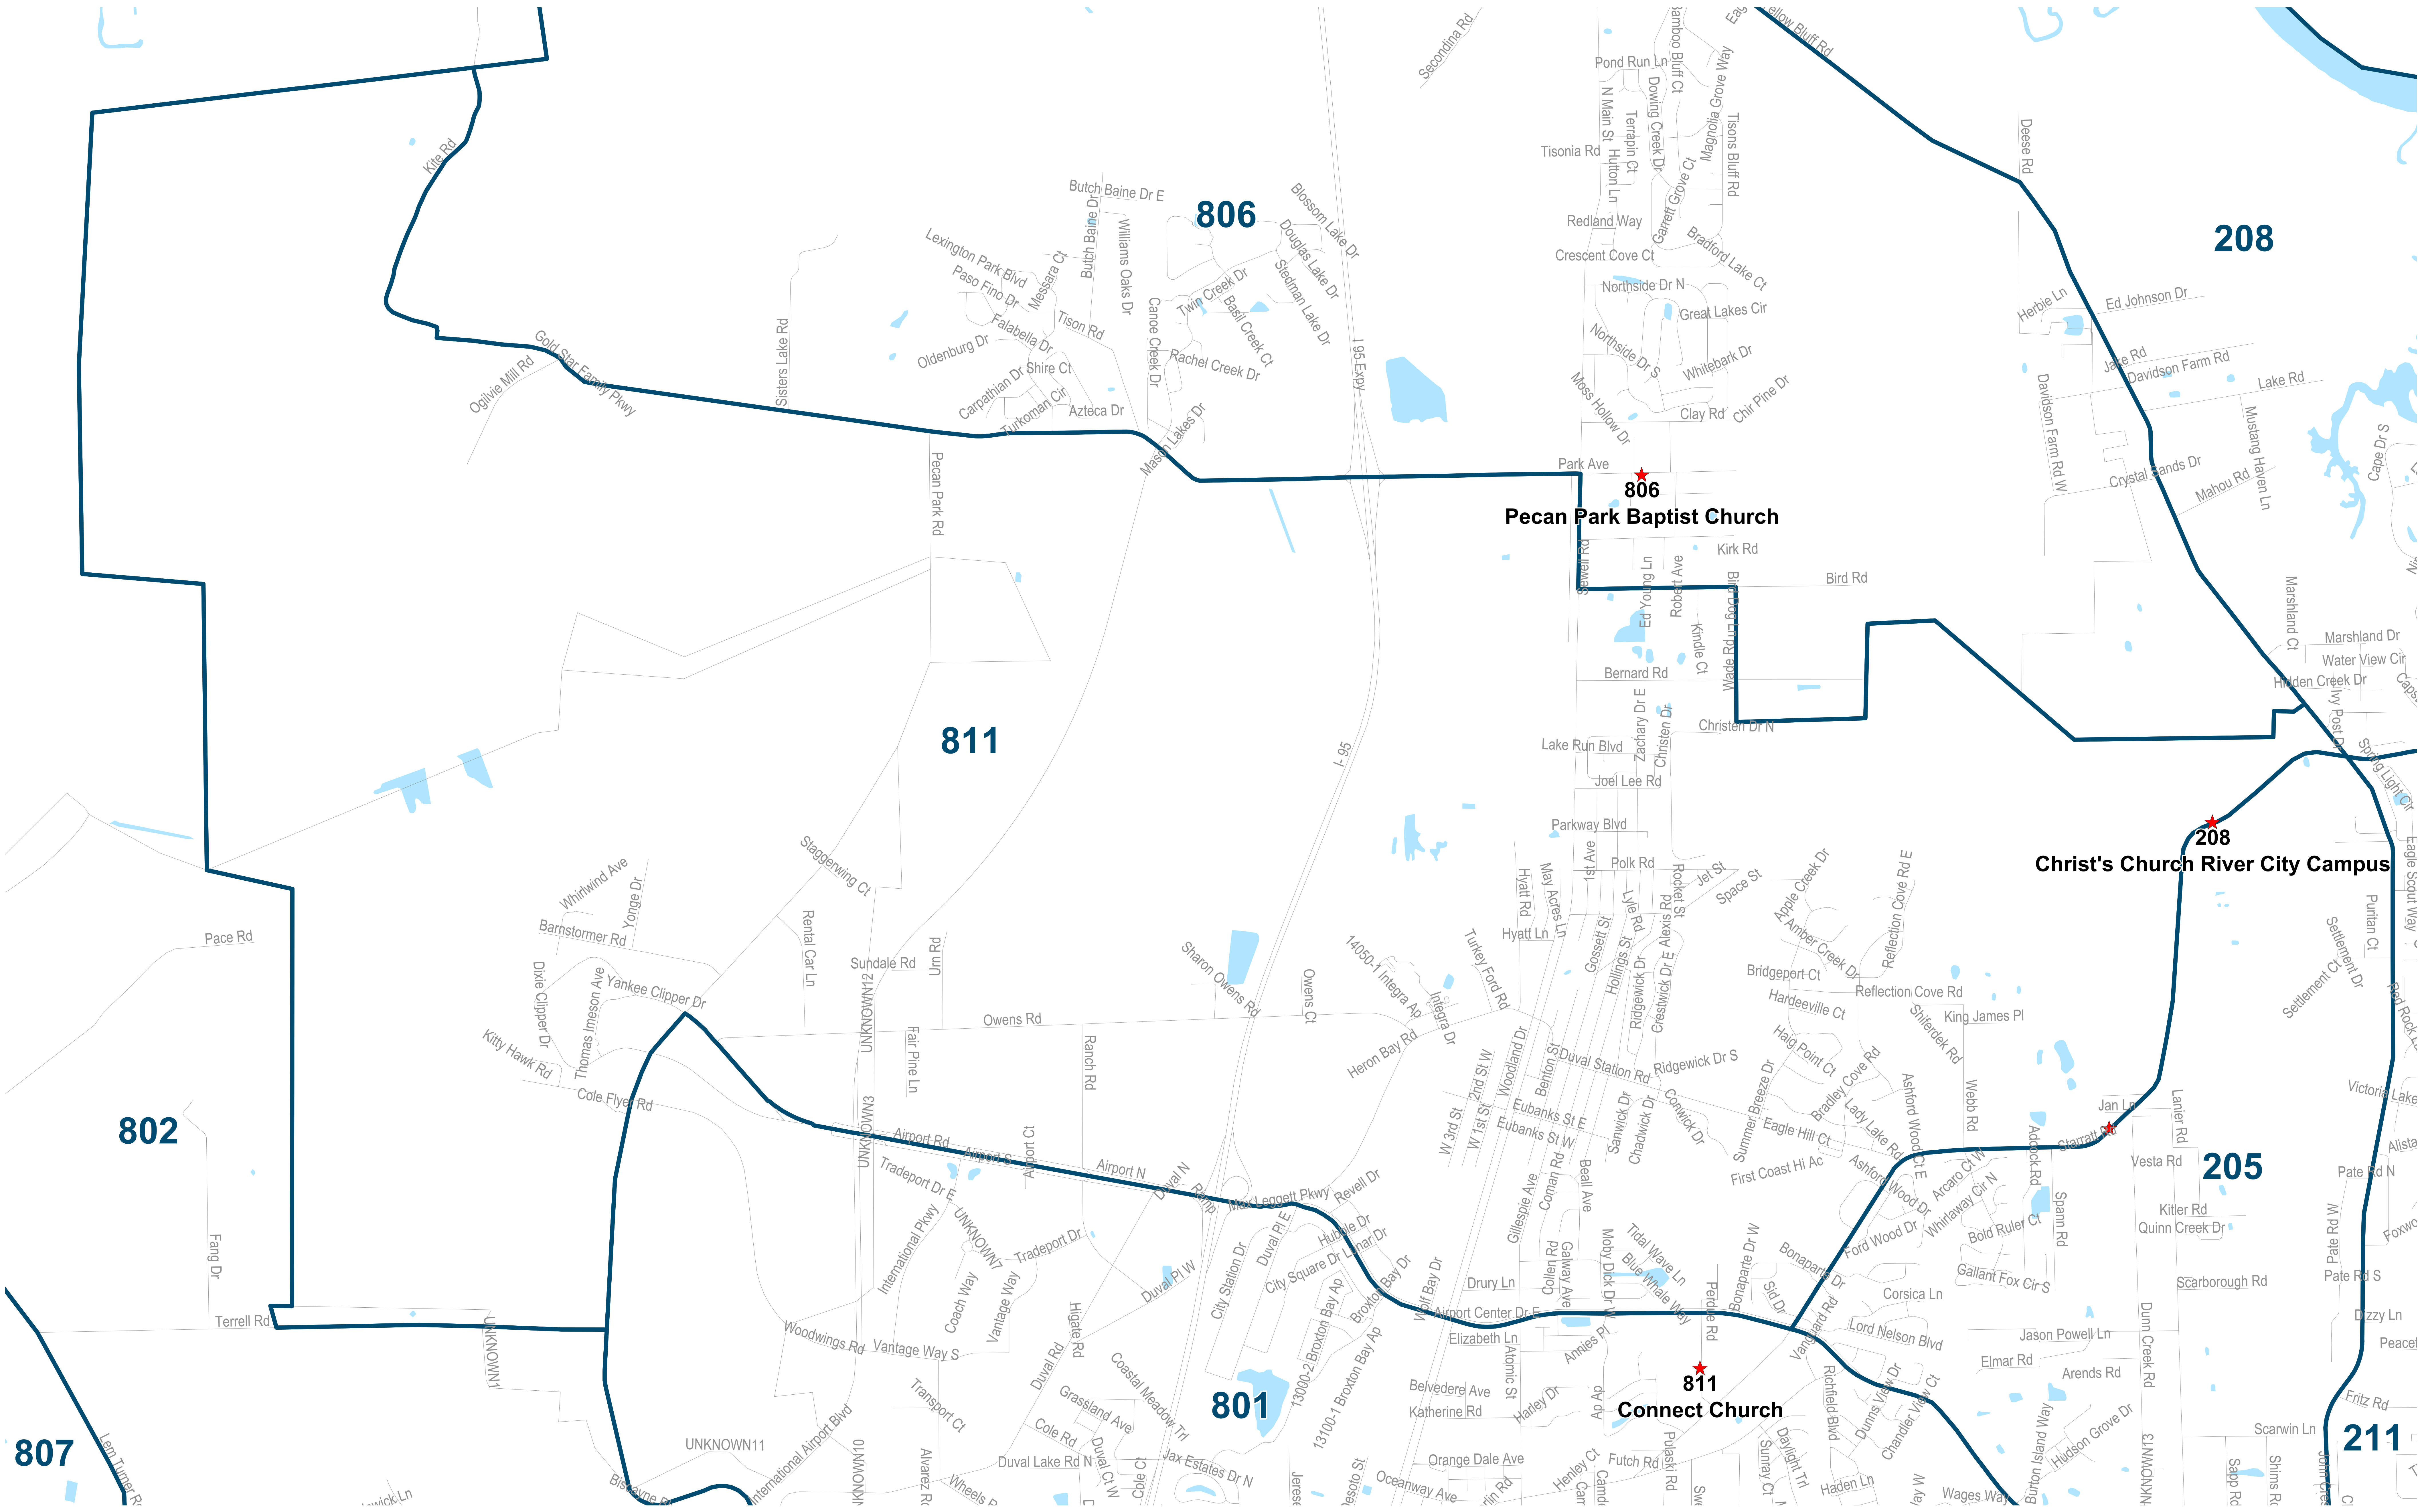

Duval County Supervisor of Elections Precinct 811

Connect Church
13056 Perdue Rd
Jacksonville, FL 32218

Maps generated using the Duval County Supervisor of Elections Office Geographic Information System contain public information from various departments and agencies. Maps and associated information must be accurate and used for the purposes intended. The user assumes all responsibility for the accuracy, completeness, or reliability of this data for any other particular use. Furthermore, the Duval County Supervisor of Elections Office assumes no liability whatsoever associated with the use or misuse of such data.
Map created on 10/22 by AMT