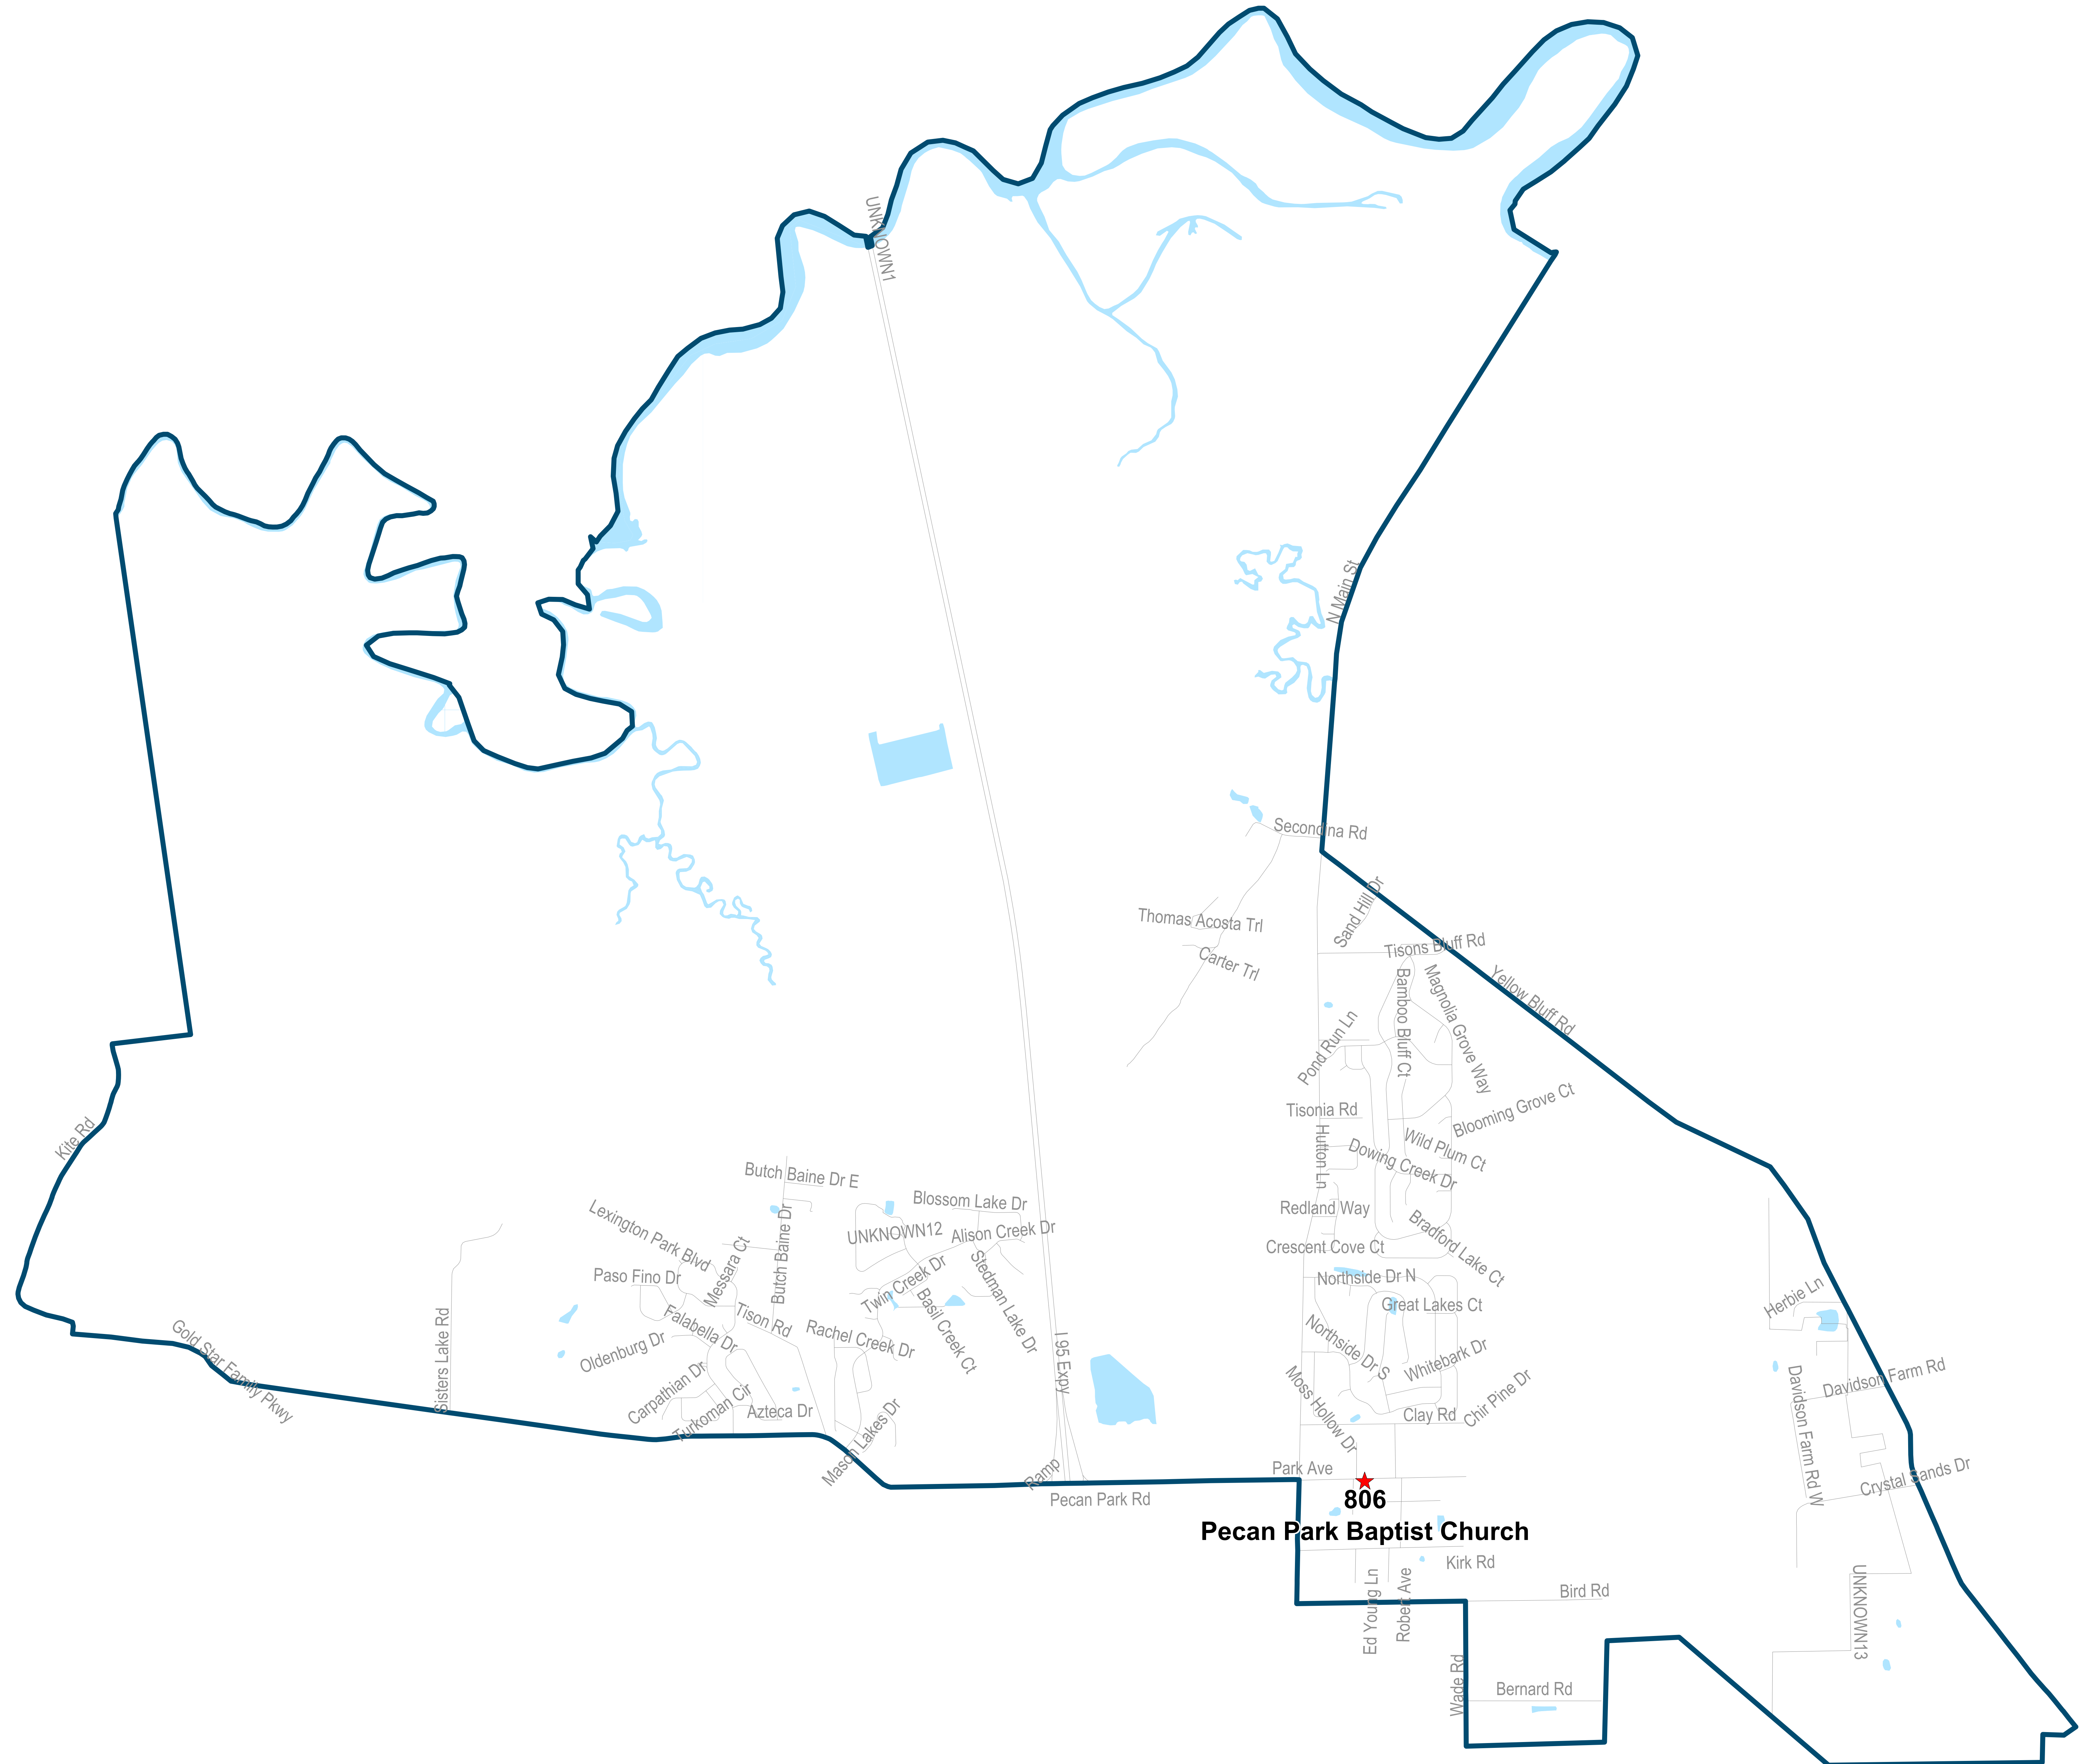

Duval County Supervisor of Elections Precinct 806

Pecan Park Baptist Church
162 Park Ave
Jacksonville, FL 32218

806
Pecan Park Baptist Church