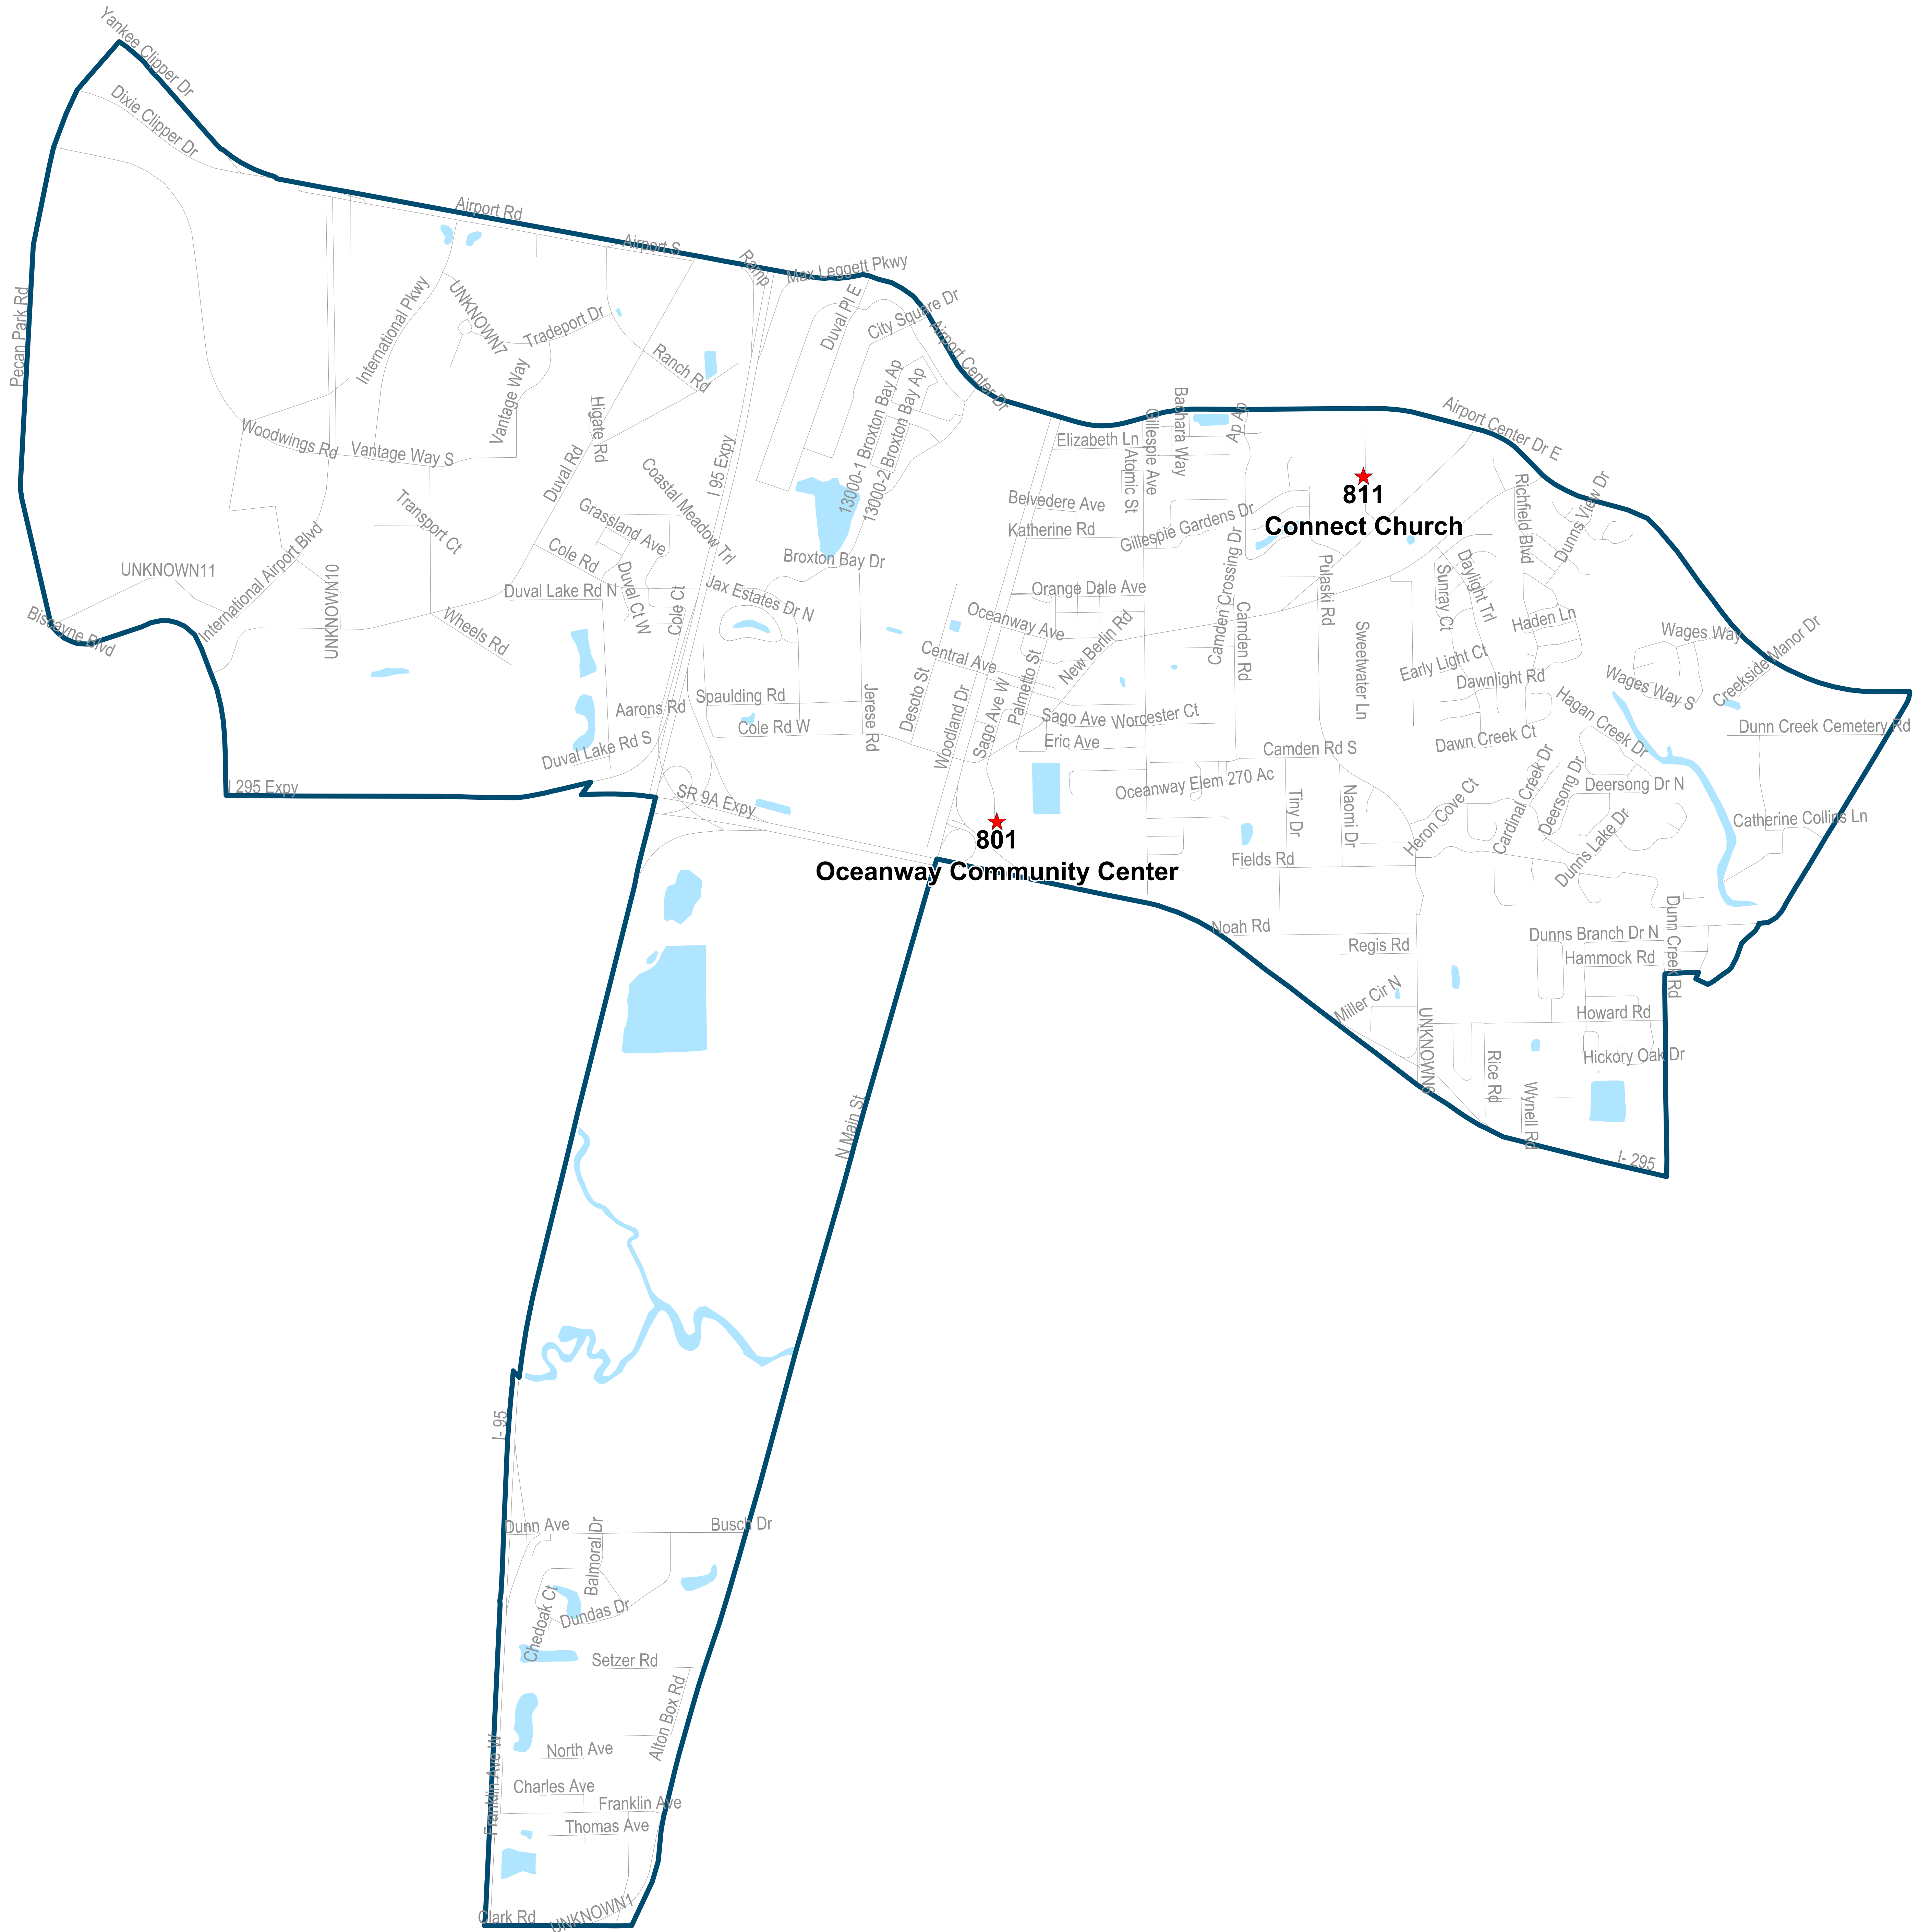

Duval County Supervisor of Elections Precinct 801

Oceanway Community Center
12215 Sago Ave W
Jacksonville, FL 32218