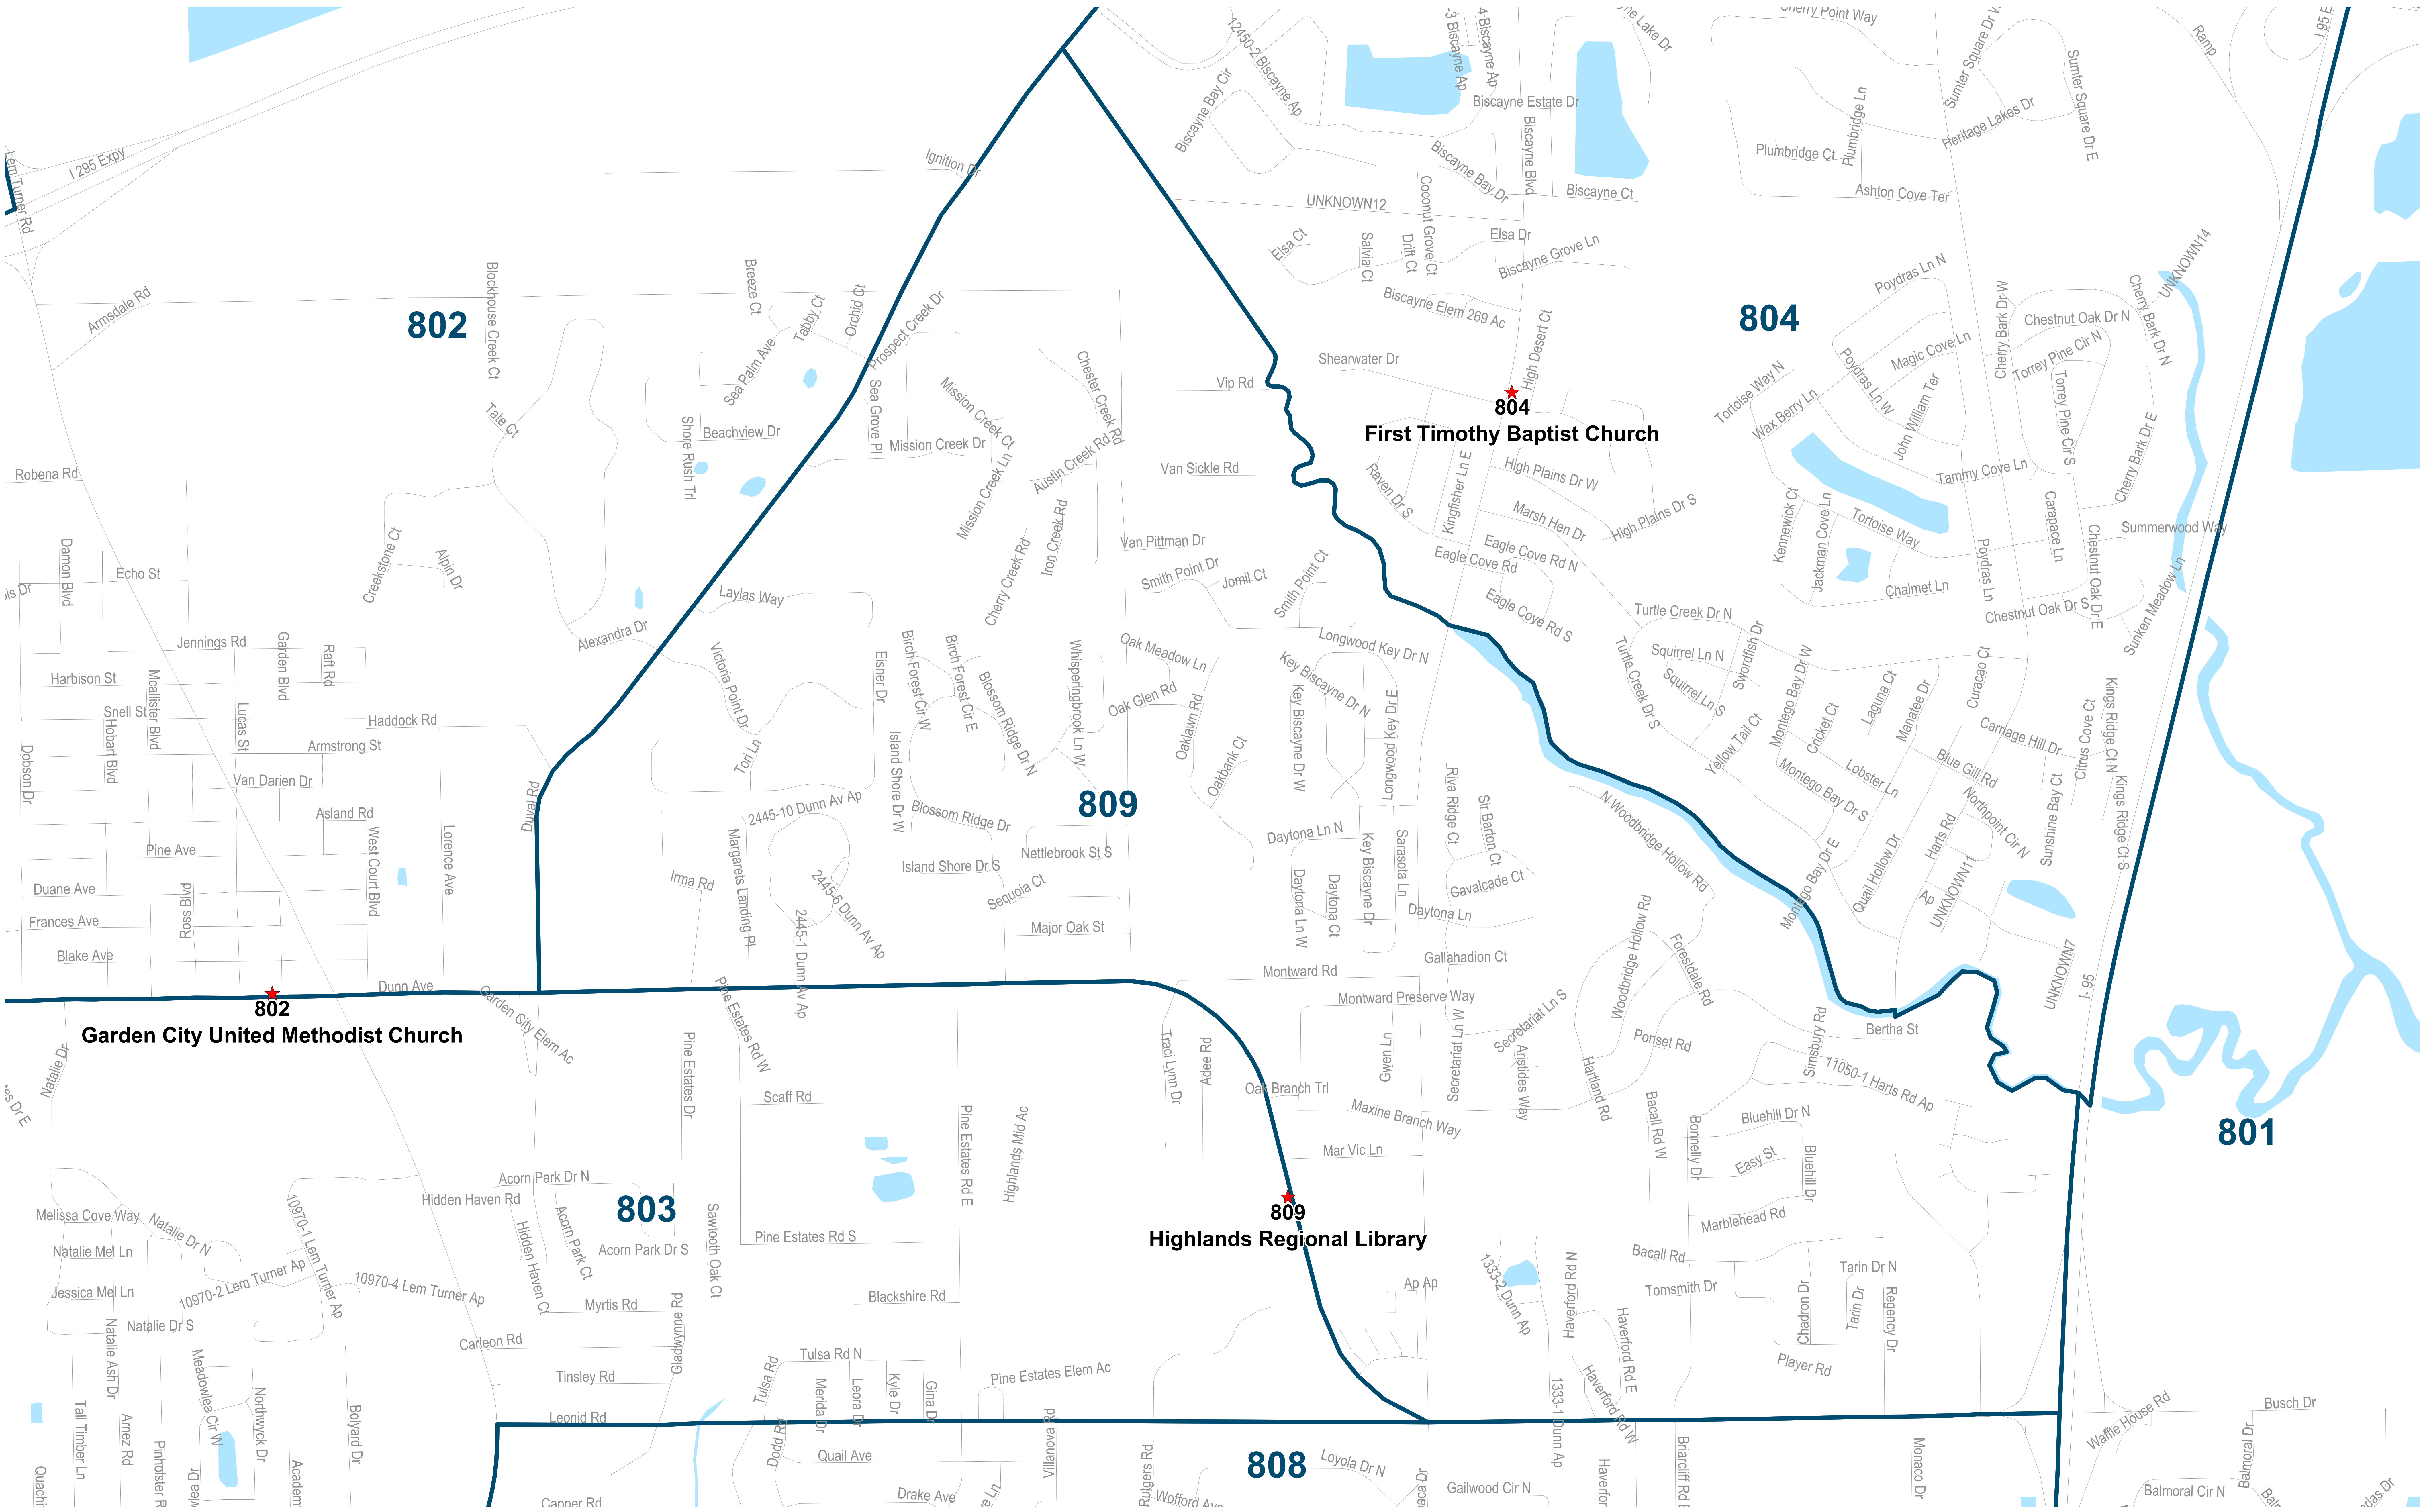

Duval County Supervisor of Elections Precinct 809

Highlands Regional Library
1826 Dunn Ave
Jacksonville, FL 32218

Maps generated using the Duval County Supervisor of Elections Office Geographic Information System contain public information from various departments and agencies. Maps and associated information shall be accurate and precise to the extent that the user understands that the primary information sources should be verified for use. The Duval County Supervisor of Elections Office provides no warranty, expressed or implied, concerning the accuracy, completeness or reliability of this data for any other particular use. Furthermore, the Duval County Supervisor of Elections Office assumes no liability whatsoever associated with the use or misuse of such data.

Map created on 10/22 by AMT