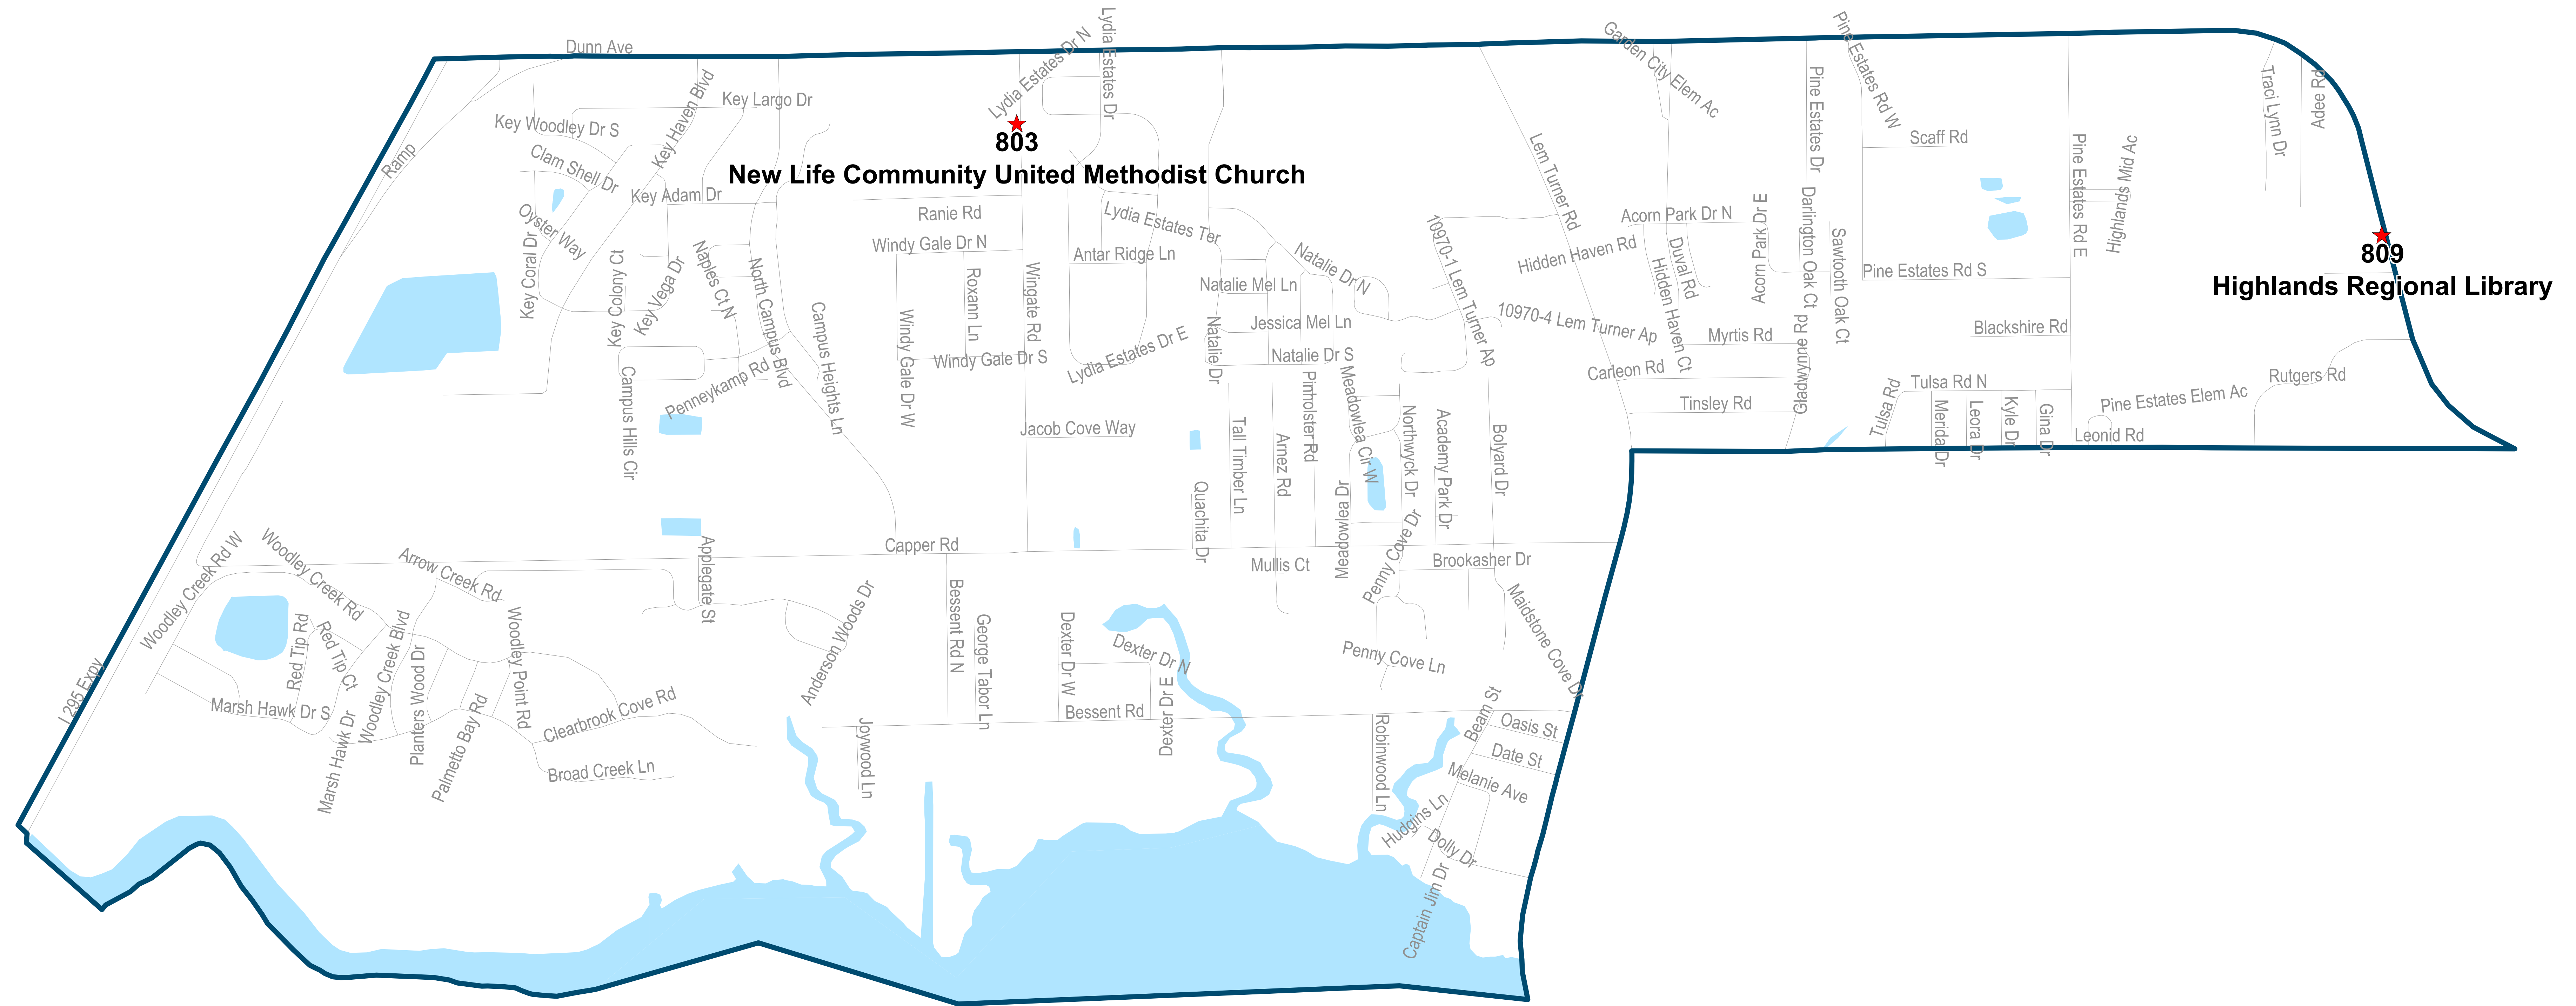

802
Garden City United Methodist Church

Duval County Supervisor of Elections Precinct 803

New Life Community United Methodist Church
11100 Wingate Rd
Jacksonville, FL 32218