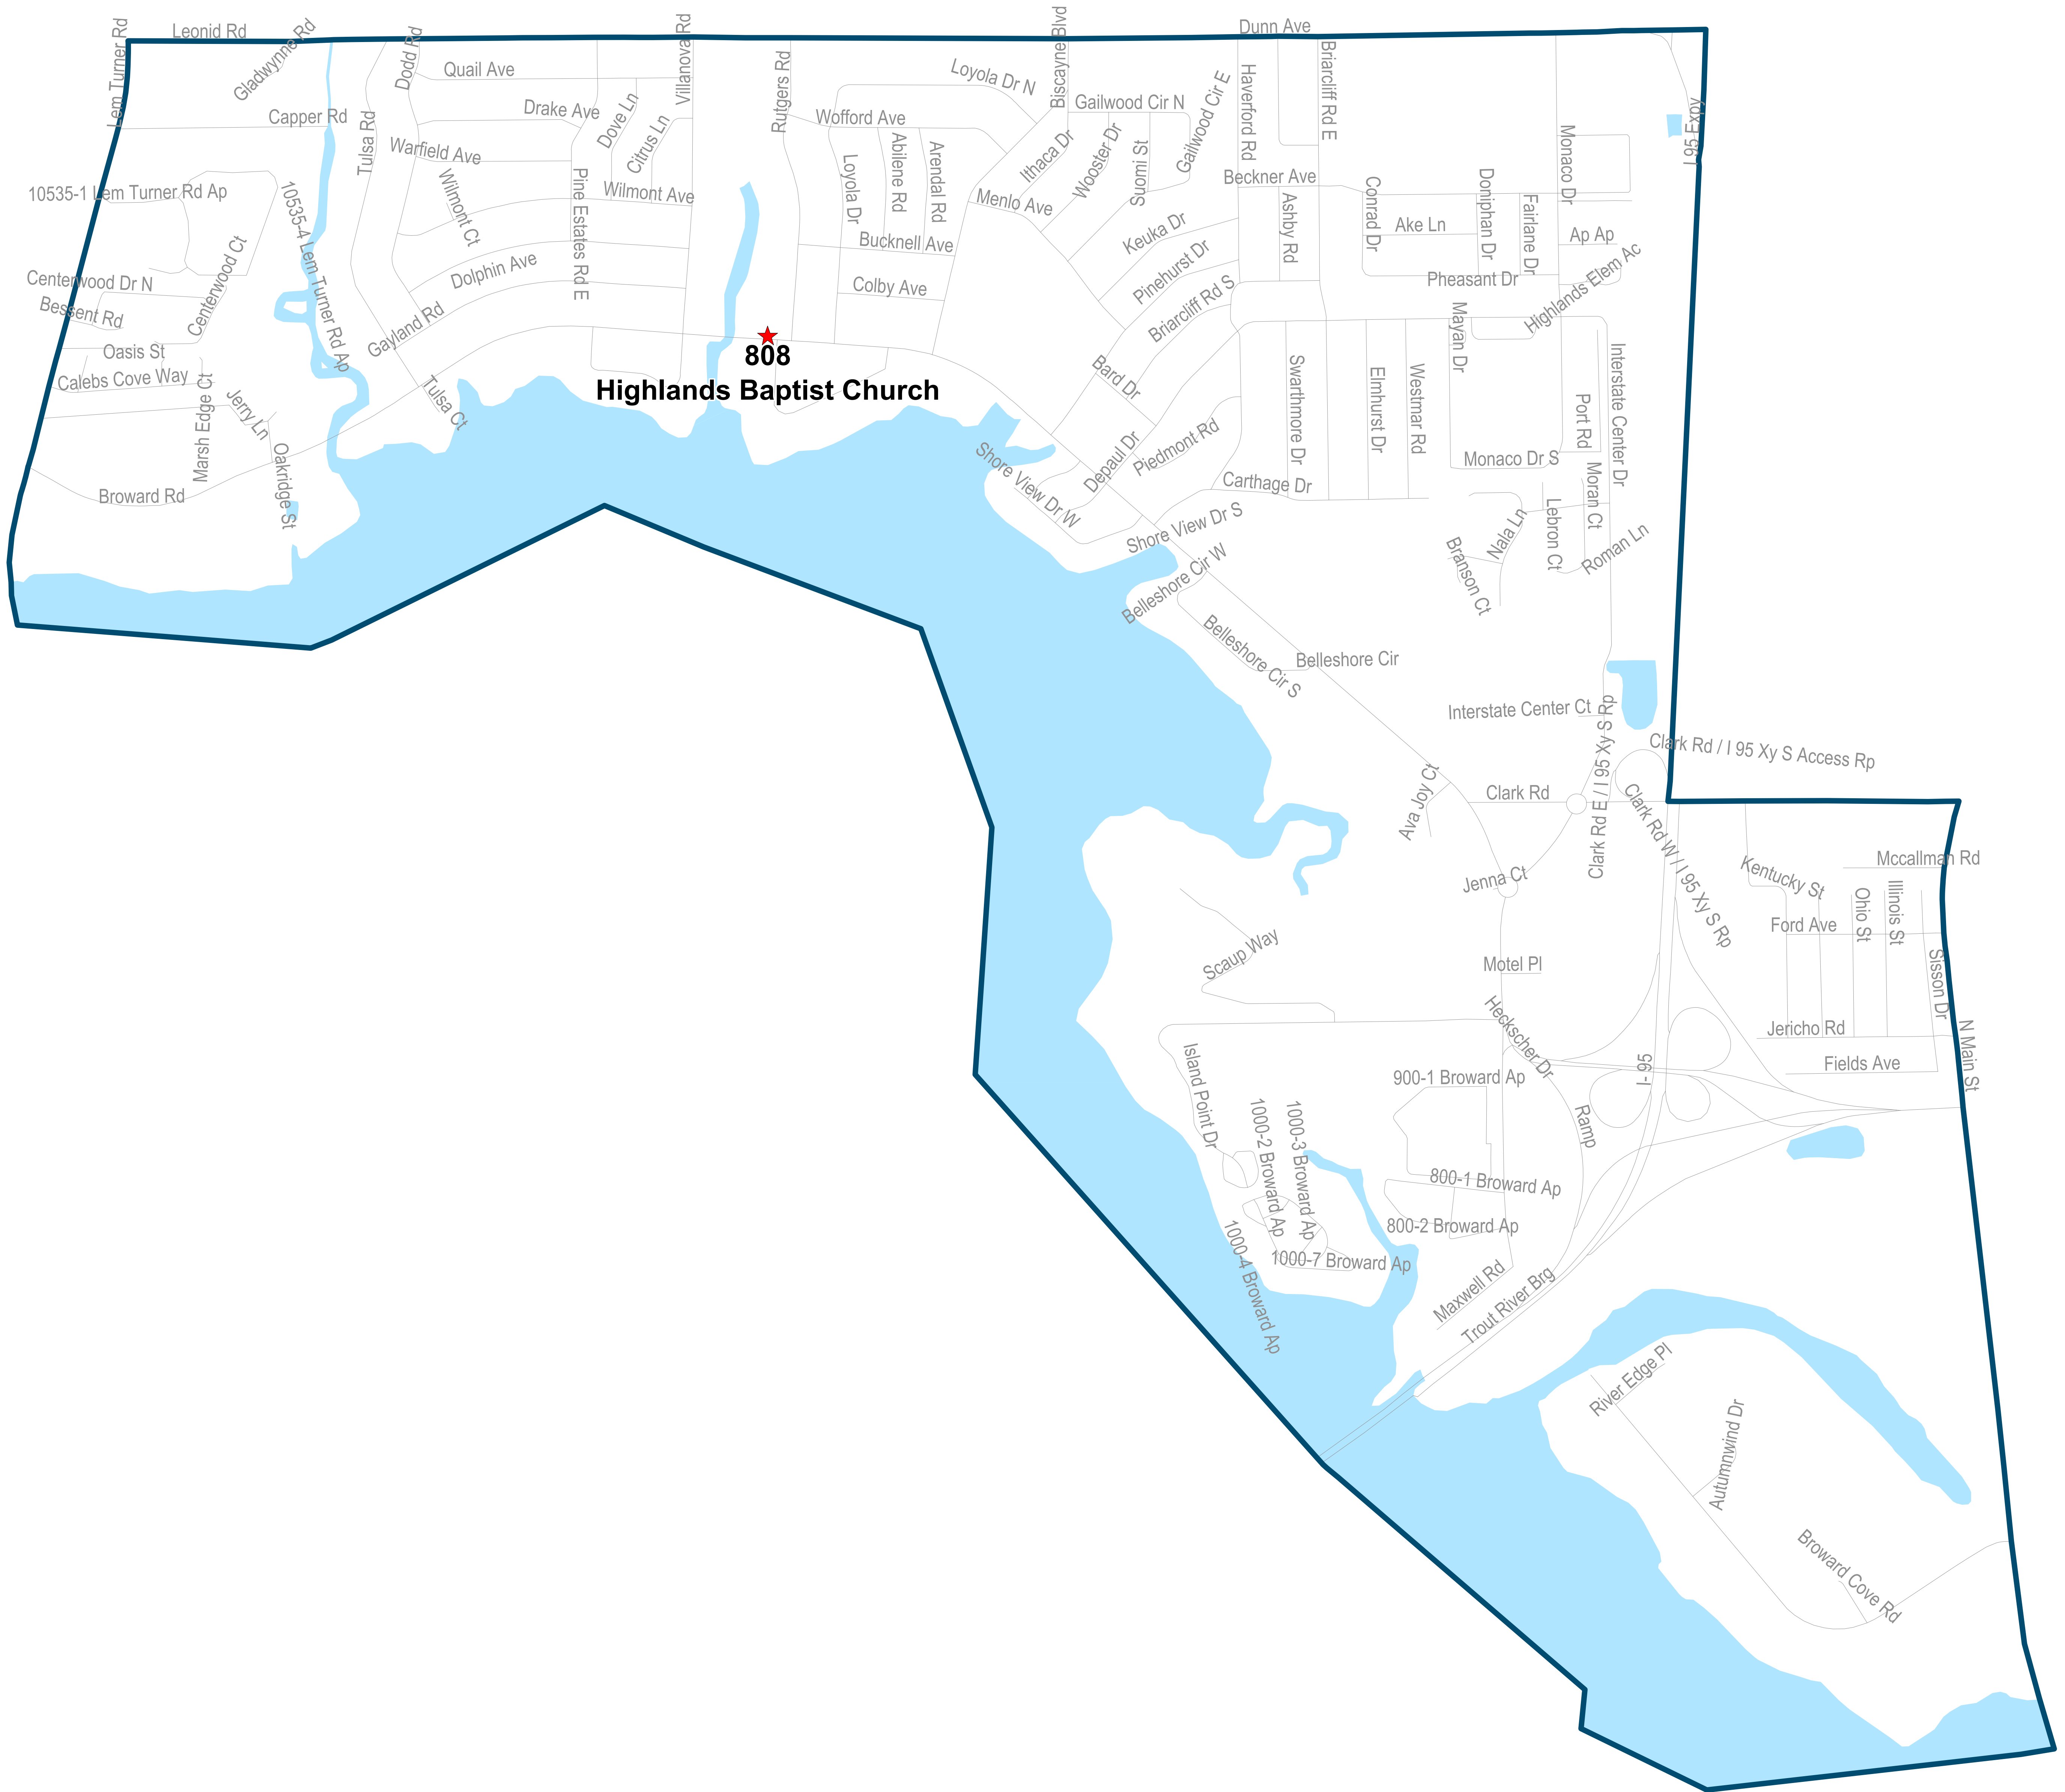

Duval County Supervisor of Elections Precinct 808

Highlands Baptist Church
2159 Broward Rd
Jacksonville, FL 32218