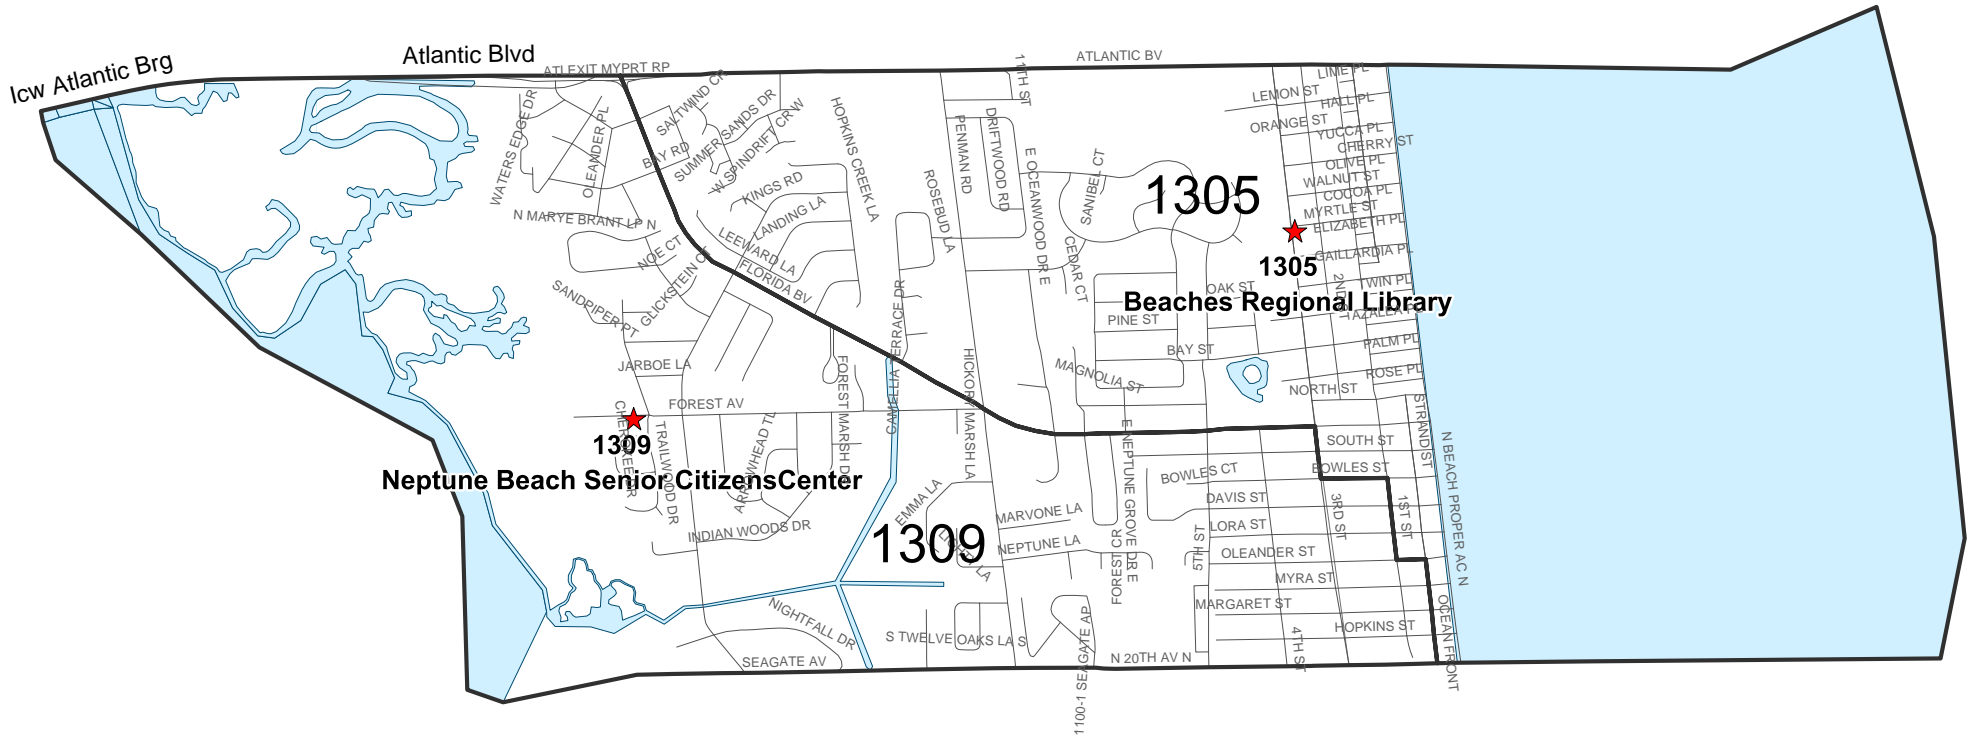

Duval County Supervisor of Elections

Neptune Beach
Precincts 1305 & 1309

Map created on 10/20/17 by AMT