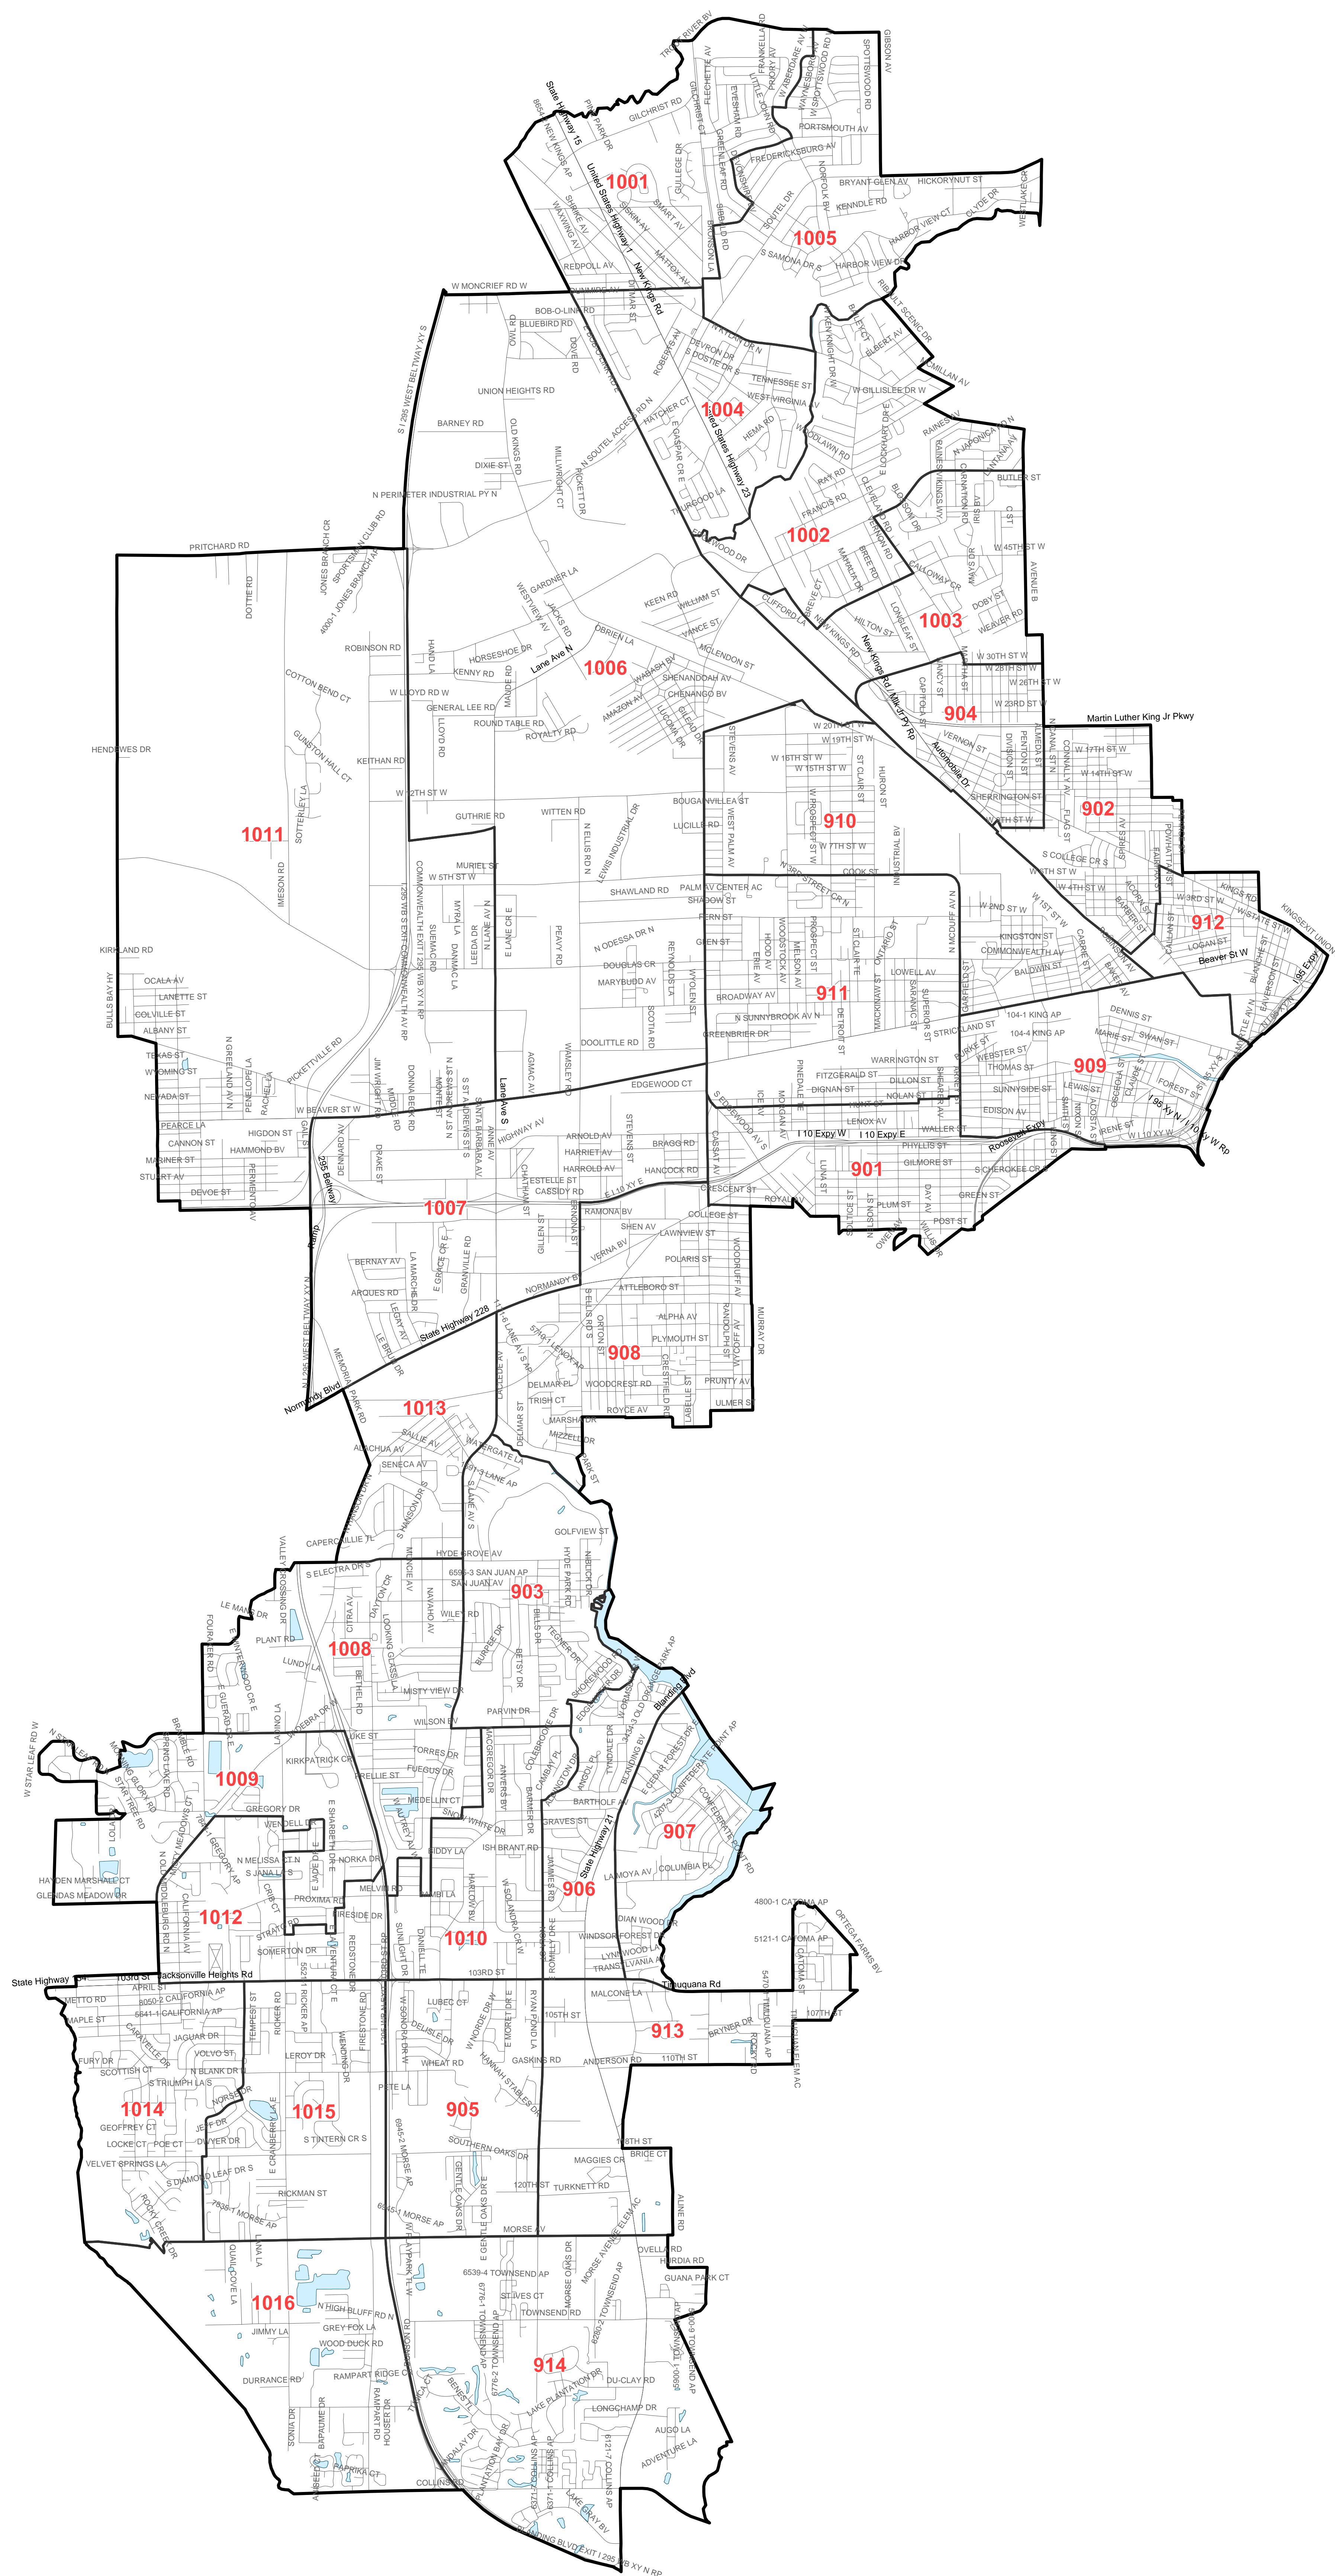

Duval County Supervisor of Elections School Board District 5